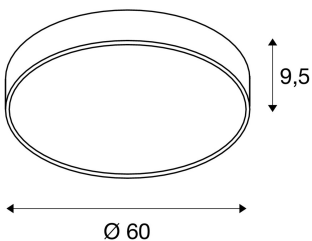

MEDO 60 CW

CORONA, LED Outdoor surface-mounted wall and ceiling light, DALI, silver-grey, 3000/4000K

The high quality MEDO CORONA supplements the MEDO series, and impresses with its well thought-out new features: Thanks to its homogeneous, indirect upwards light emission, it generates a decorative Corona effect. A practical switch that provides flexibility, and with the MEDO CORONA variant is easy to switch between 3000K and 4000K. The MEDO CORONA also excels during installation: The base plate is screwed to the wall or the ceiling, then the body is simply attached to the socket using three clips and can be removed in the same way, of course. The ceiling light can be converted into a pendant using a suspension kit, and is therefore also ideal for rooms with high ceilings. The built-in LED driver makes direct connection to a 120V to 240V mains supply possible.

TECHNICAL DATA

Item no.:	1001899
Primary nominal voltage	220-240V ~50/60Hz mA/V
Secondary power / secondary voltage	1000 mA/V
Height	9.5 cm
Diameter	60.0 cm
Net weight	4.5 kg
Gross weight	4.815 kg
Safety class	I
Assembly	Surface
Assembly details	Ceiling, Wall
Dimmable	Ja
Dimming technology	DALI
Wattage	40.0 W
Lumen	4870 lm
Beam angle	105 °
CRI	>80
UGR ?	25
Binning	3
Service life	25000 h
BIG WHITE Page	96