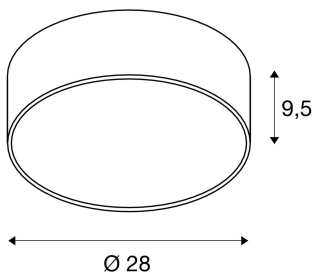

MEDO 30 CW

CORONA, LED Outdoor surface-mounted wall and ceiling light, DALI, white, 3000/4000K

The high quality MEDO CORONA supplements the MEDO series, and impresses with its well thought-out new features: Thanks to its homogeneous, indirect upwards light emission, it generates a decorative Corona effect. A practical switch that provides flexibility, and with the MEDO CORONA variant is easy to switch between 3000K and 4000K. The MEDO CORONA also excels during installation: The base plate is screwed to the wall or the ceiling, then the body is simply attached to the socket using three clips and can be removed in the same way, of course. The ceiling light can be converted into a pendant using a suspension kit, and is therefore also ideal for rooms with high ceilings. The built-in LED driver makes direct connection to a 120V to 240V mains supply possible.

TECHNICAL DATA

Item no.:	1001893
Primary nominal voltage	220-240V ~50/60Hz mA/V
Secondary power / secondary voltage	350 mA/V
Height	9.5 cm
Diameter	28.0 cm
Net weight	1.512 kg
Gross weight	1.928 kg
Safety class	I
Assembly	Surface
Assembly details	Ceiling, Wall
Dimmable	Ja
Dimming technology	DALI
Wattage	15.0 W
Lumen	1300 lm
Beam angle	105 °
CRI	>80
UGR ?	25
Binning	3
Service life	25000 h
BIG WHITE Page	96