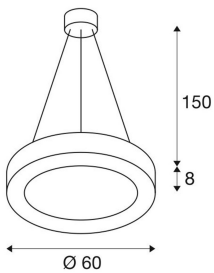

## MEDO RING 60 DALI

Indoor LED pendant, white, 3000K

As well as having an appealing design, the modern MEDO RING impresses with efficient and powerful LED modules that are also dimmable. The aluminium frame is fitted with an acrylic glass cover which provides bright and uniform illumination. Its 1.5 metre pendant length makes it ideal for rooms with high ceilings. The built-in LED driver makes direct connection to a 120V to 240V mains supply possible.

### TECHNICAL DATA

Item no.:	1002891
Primary nominal voltage	220-240V ~50/60Hz mA/V
Secondary power / secondary voltage	700 mA/V
Pendant length	150.0 cm
Height	8.0 cm
Diameter	60.0 cm
Net weight	4.968 kg
Gross weight	6.223 kg
Safety class	I
Assembly	Surface
Assembly details	Ceiling
Dimmable	Ja
Dimming technology	DALI
Wattage	34.0 W
Lumen	2095 lm
Colour temperature	3000 Kelvin
Beam angle	105 °
CRI	>80
UGR ?	22
Binning	6
Service life	20000 h
Minimum ambient temperature	-25 °C