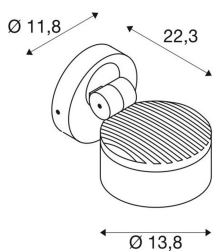

TECHNICAL DATA

Item no.:	1002903
Primary nominal voltage	220-240V ~50/60Hz mA/V
Secondary power / secondary voltage	350 mA/V
Vertical tilting range	105 °
Horizontal rotation range	340 °
Height	22.3 cm
Diameter	13.8 cm
Net weight	1.212 kg
Gross weight	1.427 kg
IP Code	IP 65
Safety class	I
Impact resistance class	IK02
Impact resistance	0,200000000000000001 Joule
Assembly	Surface
Assembly details	Wall
Dimmable	Ja
Dimming technology	trailing edge
Number of through-wires	20
Wattage	14.5 W
Lumen	1000 lm
Beam angle	95 °
CRI	>80