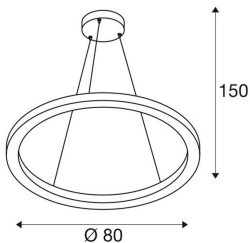

TECHNICAL DATA

Item no.:	1002912
Primary nominal voltage	220-240V ~50/60Hz mA/V
Secondary power / secondary voltage	800 mA/V
Pendant length	150.0 cm
Height	3.0 cm
Diameter	80.0 cm
Net weight	2.064 kg
Gross weight	4.716 kg
Safety class	I
Assembly	Surface
Assembly details	Ceiling
Dimmable	Ja
Dimming technology	DALI
Wattage	35.0 W
Lumen	2200 lm
CRI	>80
Binning	3
Service life	30000 h
Minimum ambient temperature	-20 °C
Maximum ambient temperature	50 °C
BIG WHITE Page	103