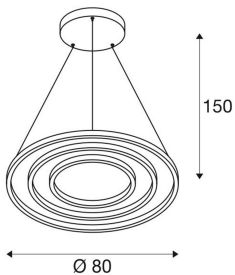

TECHNICAL DATA

Item no.:	1002914
Primary nominal voltage	220-240V 0/~50/60Hz mA/V
Secondary power / secondary voltage	1700 mA/V
Pendant length	150.0 cm
Height	3.0 cm
Diameter	80.0 cm
Net weight	4.503 kg
Gross weight	7.313 kg
Safety class	I
Assembly	Surface
Assembly details	Ceiling
Dimmable	Ja
Dimming technology	DALI
Wattage	65.0 W
Lumen	4200 lm
CRI	>80
Binning	3
Service life	30000 h
Minimum ambient temperature	-25 °C
Maximum ambient temperature	50 °C
BIG WHITE Page	103