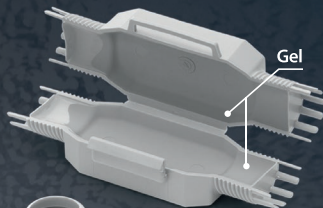

**Ray
tech**

Via Enrico Fermi, 11/13/17
20019 Settimo Milanese
(MILANO) - ITALY
Tel.: +39 02 33500147
www.raytech.it

powered by
www.grothe.de

GROTHE
URMET|GROUP

Dino 125 x 43 x 35 mm

Ø mm:
min 10
max 16

4x 4 mm²

IP69K
OFFICIALLY
TESTED

IP68
OFFICIALLY
TESTED

IMQ

CE

Artikelnummer: 84010

4 011459 840105

**Ray
tech**
made in italy

Dino