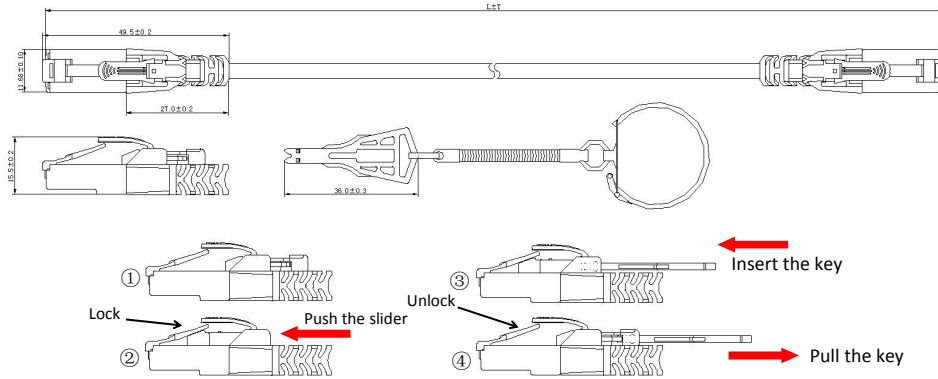

**Cat.6A/CLASS Ea S/FTP Round Patch cord BC LSZH, Flame retardant (IEC60332-1-2), lockable, with latch protection**

Length(mm)	<500	≥500	> 1000	>2000	>3000	≥5000	≥7500	≥10000
Tolerance	±10	±20	±30	±50	±70	±100	±150	±300

**Strain relief overmolded**

Data sheet : 217370-V0-RC

**Cable structure diagram**

**Connection Diagram 1:1 Pin assignment acc. to ANSI/TIA 568B**

**Cat.6A/CLASS Ea S/FTP Round Patch cord BC LSZH, Flame retardant (IEC60332-1-2), lockable, with latch protection**

Connector	
Standard	IEC 60603-7-51
<b>Protection against ingress</b>	
Particulate ingress	IP2X
Water / Immersion	IPX0
<b>Climatical</b>	
Ambient temperature	-40°C to +75°C
<b>Mechanical Characteristics</b>	
Durability (mating cycles)	> 750
Insertion force	< 30N
<b>Materials</b>	
Connector housing	PC crystal clear
PIN	Gold plated 3u"
Strain relief	PC crystal clear