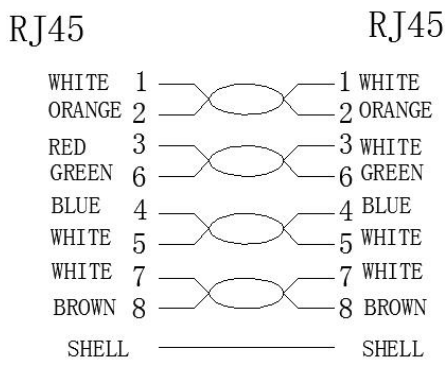

**Cat.6A/CLASS Ea S/FTP Round Patch cord BC LSZH, Flame retardant (IEC60332-1-2), lockable, with latch protection**

Length(mm)	<500	≥500	> 1000	>2000	>3000	≥5000	≥7500	≥10000
Tolerance	±10	±20	±30	±50	±70	±100	±150	±300

**Strain relief overmolded**

Data sheet : 217370-V0-RC

**Cable structure diagram**

**Connection Diagram 1:1 Pin assignment acc. to ANSI/TIA 568B**

**Cat.6A/CLASS Ea S/FTP Round Patch cord BC LSZH, Flame retardant (IEC60332-1-2), lockable, with latch protection**

**Detail**

Item No.	Length
217370,50	0.5m
217370,11	1.0m
217370,51	1.5m
217370,02	2.0m
217370,03	3.0m
217370,05	5.0m
217370,07	7.5m
217370,00	10.0m
217370,15	15.0m
217370,20	20.0m
217370,30	30.0m
217370,55	50.0m

**Color definition:**

GREY-E, BLUE-B, RED-R, GREEN-G, YELLOW-Y,  
BLACK-S,  
WHITE-W, ORANGE-O, PURPLE-P, MAGENTA-M

**Example:**

Cat.6A LSZH S/FTP 26AWG BC Lockable 1m Grey---  
217370E,11

\*BOX SIZE: 40\*30\*30cm