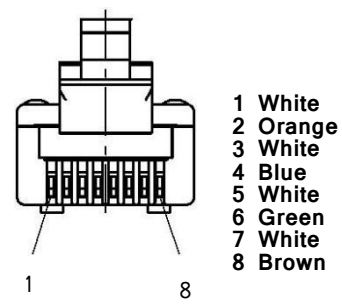

**Cat.6A/CLASS Ea S/FTP Round Patch cord BC LSZH, Flame retardant (IEC60332-1-2), lockable, with latch protection**

Length(mm)	<500	≥500	> 1000	>2000	>3000	≥5000	≥7500	≥10000
Tolerance	±10	±20	±30	±50	±70	±100	±150	±300

**Strain relief overmolded**

Data sheet : 217370-V0-RC

**Cable structure diagram**

**Connection Diagram 1:1 Pin assignment acc. to ANSI/TIA 568B**

**Cat.6A/CLASS Ea S/FTP Round Patch cord BC LSZH, Flame retardant (IEC60332-1-2), lockable, with latch protection**

**Detail**

Item No.	Length
217370,50	0.5m
217370,11	1.0m
217370,51	1.5m
217370,02	2.0m
217370,03	3.0m
217370,05	5.0m
217370,07	7.5m
217370,00	10.0m
217370,15	15.0m
217370,20	20.0m
217370,30	30.0m
217370,55	50.0m