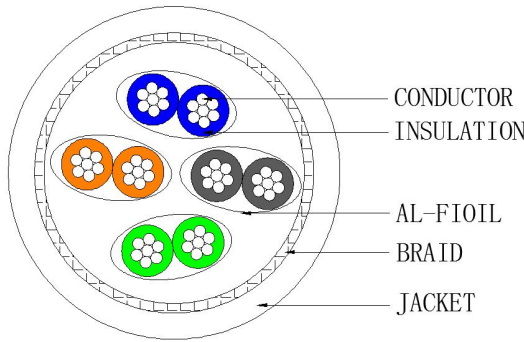

**Cat.6A/CLASS Ea S/FTP Round Patch cord BC LSZH, Flame retardant (IEC60332-1-2), lockable, with latch protection**

Length(mm)	<500	≥500	> 1000	>2000	>3000	≥5000	≥7500	≥10000
Tolerance	±10	±20	±30	±50	±70	±100	±150	±300

**Strain relief overmolded**

Data sheet : 217370-V0-RC

**Cable structure diagram**

**Connection Diagram 1:1 Pin assignment acc. to ANSI/TIA 568B**

**Cat.6A/CLASS Ea S/FTP Round Patch cord BC LSZH, Flame retardant (IEC60332-1-2), lockable, with latch protection**

Technical Data	
<b>Standards compliant</b>	
ISO/IEC 11801-2018	Class Ea
EN 50173-2018	Class Ea
ANSI/TIA-568.2-D-2018	Category 6A
according to IEEE 802.3af/at/bt	PoE/ PoE + / PoE++
10 Gigabit Ethernet acc. to IEEE 802.3an	Adequate for 10 gigabit Ethernet
Current carrying capacity at 50°C	1A
UL Standard for Communication circuit Accessories	UL 1863
<b>Chemical</b>	
RoHS 2011/65/EU&(EU )2015/863	
REACH ( SVHC 197)	
<b>Electrical</b>	
Insulation resistance	$\geq 500M \Omega$ (+20°C, 100V,DC)
Contact resistance	30 $\Omega$ Max

Connector	
Standard	IEC 60603-7-51
<b>Protection against ingress</b>	
Particulate ingress	IP2X
Water / Immersion	IPX0
<b>Climatical</b>	
Ambient temperature	-40°C to +75°C
<b>Mechanical Characteristics</b>	
Durability (mating cycles)	> 750
Insertion force	< 30N
<b>Materials</b>	
Connector housing	PC crystal clear
PIN	Gold plated 3u"
Strain relief	PC crystal clear