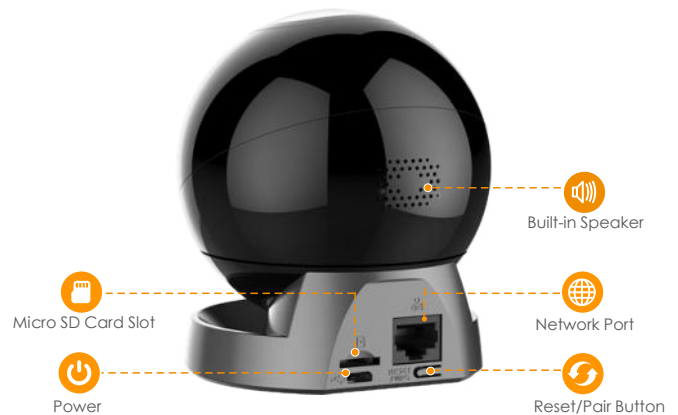

Imou

Ranger IQ

All-connected AI Gateway Camera

With 1080P Full HD live monitoring and pan & tilt feature, Ranger IQ ensures every corner of your home completely covered. With Sony Starlight sensor it can see color streaming clearly even when it is getting dark. Human Detection quickly finds human targets in the images and send you accurate alerts. With Airfly it can work as center of a smart alarm system, and automatically pan & tilt to watch what really matters.

Abnormal Sound Alarm

Sends alerts to your smartphone when it detects abnormal sound

Airfly Gateway

Smart connect to alarm sensors

Built-in Siren

Scare strangers away from your home

Diversified Storage

Supports NVR, Cloud Storage or Micro SD card (up to 256GB)

Auto-cruise

Survey the area 360° horizontally

Stay close with what you care

With Cloud service, you will have access to what you care as long as Internet is available. You can record daily or motion videos on Cloud and playback anytime anywhere.

Front View

Back View

Specifications

Camera

1/2.8 2" Megapixel Progressive CMOS
 2MP (1920 x 1080)
 Night Vision: 10m(33ft) Distance
 Starlight night vision
 3.6mm Fixed Lens
 Field of View : 87° (H), 46° (V), 107° (D)
 355° Pan & 0~90° Tilt