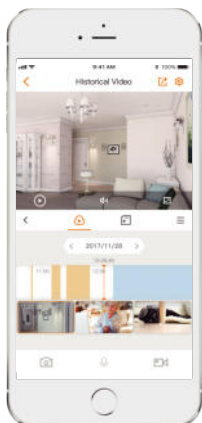

Imou

Ranger IQ

All-connected AI Gateway Camera

With 1080P Full HD live monitoring and pan & tilt feature, Ranger IQ ensures every corner of your home completely covered. With Sony Starlight sensor it can see color streaming clearly even when it is getting dark. Human Detection quickly finds human targets in the images and send you accurate alerts. With Airfly it can work as center of a smart alarm system, and automatically pan & tilt to watch what really matters.

H.265 1080P Full HD

See more than 720P

Human Detection

Quickly finds human targets in your home

Human Motion Tracking

Automatically tracks moving human targets

Privacy Mask

Hide the lens to protect your personal privacy

Abnormal Sound Alarm

Sends alerts to your smartphone when it detects abnormal sound

Airfly Gateway

Smart connect to alarm sensors

Built-in Siren

Scare strangers away from your home

Diversified Storage

Supports NVR, Cloud Storage or Micro SD card (up to 256GB)

Auto-cruise

Survey the area 360° horizontally

Stay close with what you care

With Cloud service, you will have access to what you care as long as Internet is available. You can record daily or motion videos on Cloud and playback anytime anywhere.