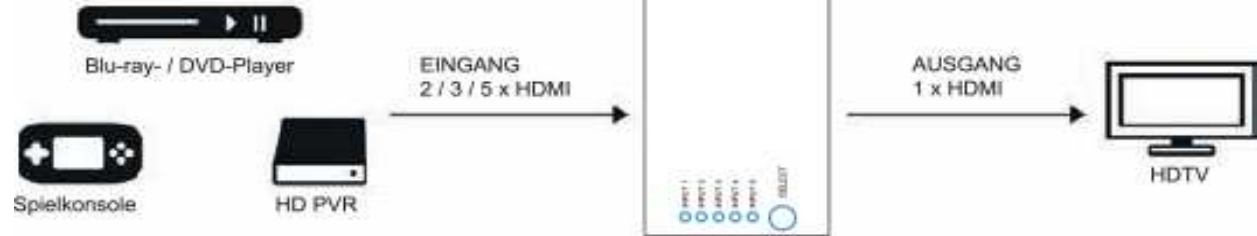

Specification

CS 1-5 L

5-way HDMI Switch 4K@30Hz

with IR- remote control, with external IR-receiver

5 inputs, 1 output

Multi-switching methods: IR remote or by touch button

supports 4K (2160P@30Hz), 3D and Full HD (1080p)

supports uncompressed audio such as LPCM

supports HDCP

supports 16 bit per channel (48bit all channel) deep color

supports 340 MHz / 3.4 Gbps per channel (10.2 Gbps all channel) bandwidth

incl. switch, IR receiver cable, remote control and USB cable for power supply (not required for most device combinations)

USB cable: 50cm

DC plug: Ø3,5 x Ø1,3 x 10mm

The reproduction, distribution and utilization of this document as well as the communication of its contents to others without explicit authorization is prohibited. Offenders will be held liable for the payment of damages. All rights reserved in the event of the grant of a patent, utility model or design.