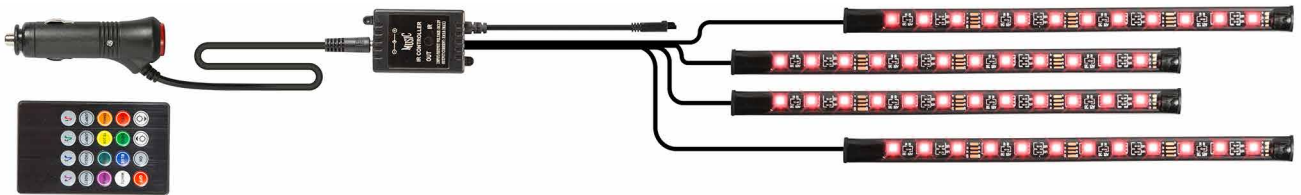

Car Interior light TX-140

4 Module mit je 12 LED /
4 modules each with 12 LED

Fernbedienung mit 4 Musikmodes /
Remote control with 4 Music modes

Dimmbar in allen Modies /
Brightness adjustable in all modes

8 Farben /
8 Colours

2 Jump Modies /
2 Jump modes

2 Fade Modies /
2 Fade Modes

Einfache Installation /
easy to install

- Built-in highly sensitive microphone, the spectrum of light and colors automatically adapts to the music
- Illuminate the vehicle interior, according to your wishes in 8 different colors
- 8 automatic modes with changing color reproduction

Technical specifications:

- Remote Control with 20 Keys
- Weight / Dimensions: 0.2kg / (L) 22 x (W) 1.5 x (H) 0.5cm
- Power supply 12V cigarette lighter
- Cable length approx. 105cm (front)
- Cable length approx. 140cm (rear)
- Internal fuse 3A

Compatibility:

Can be used with all 12V car sockets

Package Contents:

Car Interior light TX-140, manual

Article-No. 4858