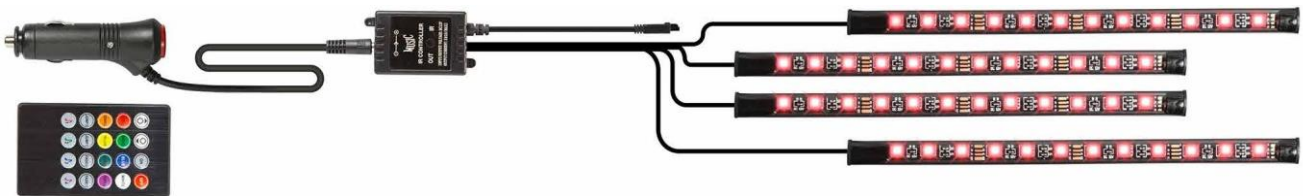

Car Interior light TX-140

 4 Module mit je 12 LED /
4 modules each with 12 LED

 Fernbedienung mit 4 Musikmodies /
Remote control with 4 Music modes

 Dimmbar in allen Modies /
Brightness adjustable in all modes

 8 Farben /
8 Colours

 2 Jump Modies /
2 Jump modes

 2 Fade Modies /
2 Fade Modes

 Einfache Installation /
easy to install

- Built-in highly sensitive microphone, the spectrum of light and colors automatically adapts to the music
- Illuminate the vehicle interior, according to your wishes in 8 different colors
- 8 automatic modes with changing color reproduction

Technical specifications:

- Remote Control with 20 Keys
- Weight / Dimensions: 0.2kg / (L) 22 x (W) 1.5 x (H)0.5cm
- Power supply 12V cigarette lighter
- Cable length approx. 105cm (front)
- Cable length approx. 140cm (rear)
- Internal fuse 3A

Compatibility:

Can be used with all 12V car sockets

Package Contents:

Car Interior light TX-140, manual

Article-No. 4858