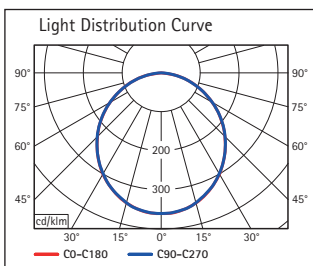

LED Desk Lamp MAULpearly colour vario, dimmable

- The powerful compact lamp
- Flexible: colour temperature and illuminance can be adjusted in 3 steps depending on the time of the day and personal needs
- Good illumination of a limited area with strong light need
- Extremely economical : latest LED technology
- Space-saving and easy to handle
- Convenient: stable arm with flexible range for adjustment of the angle
- Technical safety concept Made by MAUL
- With 24 LEDs: 8 warm white (3000 Kelvin) und 16 daylight white (6500 Kelvin)
- This lamp contains built-in LEDs. The LEDs cannot be changed in the lamp
- Life of the LEDs is 20.000 hours
- Energy efficiency class "A+" (spectrum A++ to E)
- Extreme low power consumption of approx. 6 Watt
- Weighted energy consumption 6 kWh/1000h
- 1360 Lux illuminance at 35 cm distance, luminous flux 320 Lumen
- Metal arm with rubber surface, lamp head made of plastic material
- Armlength 35,7 cm
- Height in normal working position 36 cm

- Lamp head, 16 x 6 cm, can be turned and tilted
- Convenient control buttons with touch function on the lamp base
- Stable plastic base, 16,5 x 10,6 cm, with weight inlay and desk protection
- Environment friendly and safe packaging, recyclable
- 820 17 32 and 52: Expected availability from end of May 2020
- Subject to technical adjustments due to EU regulations (EU) 2019/2020 and (EU) 2019/2015. More information is available at www.maul.uk/efficiency/
- Guarantee: 2 year

Art. No.	Colour	EAN Code	Tariff number	Cable length	Protection class	PU	Pack size/cm/PU	Weight/kg
820 17	02 white	4002390069175	94052040	1,7 m	II wall power adapter EU plug	1 pc.	26,5 x 22,0 x 13,5	0,967
820 17	32 atlantic blue	4002390080729	94052040	1,7 m	II wall power adapter EU plug	1 pc.	26,5 x 22,0 x 13,5	0,967
820 17	52 lime	4002390080743	94052040	1,7 m	II wall power adapter EU plug	1 pc.	26,5 x 22,0 x 13,5	0,967
820 17	90 black	4002390079129	94052040	1,7 m	II wall power adapter EU plug	1 pc.	26,5 x 22,0 x 13,5	0,93