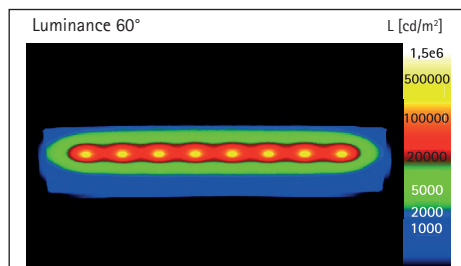

LED Desk Lamp MAULpearly colour vario, dimmable

- The powerful compact lamp
- Flexible: colour temperature and illuminance can be adjusted in 3 steps depending on the time of the day and personal needs
- Good illumination of a limited area with strong light need
- Extremely economical : latest LED technology
- Space-saving and easy to handle
- Convenient: stable arm with flexible range for adjustment of the angle
- Technical safety concept Made by MAUL
- With 24 LEDs: 8 warm white (3000 Kelvin) und 16 daylight white (6500 Kelvin)
- This lamp contains built-in LEDs. The LEDs cannot be changed in the lamp
- Life of the LEDs is 20.000 hours
- Energy efficiency class "A+" (spectrum A++ to E)
- Extreme low power consumption of approx. 6 Watt
- Weighted energy consumption 6 kWh/1000h
- 1360 Lux illuminance at 35 cm distance, luminous flux 320 Lumen
- Metal arm with rubber surface, lamp head made of plastic material
- Armlength 35,7 cm
- Height in normal working position 36 cm

- Lamp head, 16 x 6 cm, can be turned and tilted
- Convenient control buttons with touch function on the lamp base
- Stable plastic base, 16,5 x 10,6 cm, with weight inlay and desk protection
- Environment friendly and safe packaging, recyclable
- 820 17 32 and 52: Expected availability from end of May 2020
- Subject to technical adjustments due to EU regulations (EU) 2019/2020 and (EU) 2019/2015. More information is available at www.maul.uk/efficiency/
- Guarantee: 2 year

Art. No.	Colour	EAN Code	Tariff number	Cable length	Protection class	PU	Pack size/cm/PU	Weight/kg
820 17	02 white	4002390069175	94052040	1,7 m	II wall power adapter EU plug	1 pc.	26,5 x 22,0 x 13,5	0,967
820 17	32 atlantic blue	4002390080729	94052040	1,7 m	II wall power adapter EU plug	1 pc.	26,5 x 22,0 x 13,5	0,967
820 17	52 lime	4002390080743	94052040	1,7 m	II wall power adapter EU plug	1 pc.	26,5 x 22,0 x 13,5	0,967
820 17	90 black	4002390079129	94052040	1,7 m	II wall power adapter EU plug	1 pc.	26,5 x 22,0 x 13,5	0,93