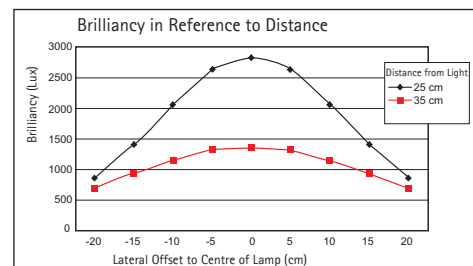

LED Desk Lamp MAULpearly colour vario, dimmable

- The powerful compact lamp
- Flexible: colour temperature and illuminance can be adjusted in 3 steps depending on the time of the day and personal needs
- Good illumination of a limited area with strong light need
- Extremely economical : latest LED technology
- Space-saving and easy to handle
- Convenient: stable arm with flexible range for adjustment of the angle
- Technical safety concept Made by MAUL
- With 24 LEDs: 8 warm white (3000 Kelvin) und 16 daylight white (6500 Kelvin)
- This lamp contains built-in LEDs. The LEDs cannot be changed in the lamp
- Life of the LEDs is 20.000 hours
- Energy efficiency class "A+" (spectrum A++ to E)
- Extreme low power consumption of approx. 6 Watt
- Weighted energy consumption 6 kWh/1000h
- 1360 Lux illuminance at 35 cm distance, luminous flux 320 Lumen
- Metal arm with rubber surface, lamp head made of plastic material
- Armlength 35,7 cm
- Height in normal working position 36 cm

- Lamp head, 16 x 6 cm, can be turned and tilted
- Convenient control buttons with touch function on the lamp base
- Stable plastic base, 16,5 x 10,6 cm, with weight inlay and desk protection
- Environment friendly and safe packaging, recyclable
- 820 17 32 and 52: Expected availability from end of May 2020
- Subject to technical adjustments due to EU regulations (EU) 2019/2020 and (EU) 2019/2015. More information is available at www.maul.uk/efficiency/
- Guarantee: 2 year

Art. No.	Colour	EAN Code	Tariff number	Cable length	Protection class	PU	Pack size/cm/PU	Weight/kg
820 17	02 white	4002390069175	94052040	1,7 m	II wall power adapter EU plug	1 pc.	26,5 x 22,0 x 13,5	0,967
820 17	32 atlantic blue	4002390080729	94052040	1,7 m	II wall power adapter EU plug	1 pc.	26,5 x 22,0 x 13,5	0,967
820 17	52 lime	4002390080743	94052040	1,7 m	II wall power adapter EU plug	1 pc.	26,5 x 22,0 x 13,5	0,967
820 17	90 black	4002390079129	94052040	1,7 m	II wall power adapter EU plug	1 pc.	26,5 x 22,0 x 13,5	0,93