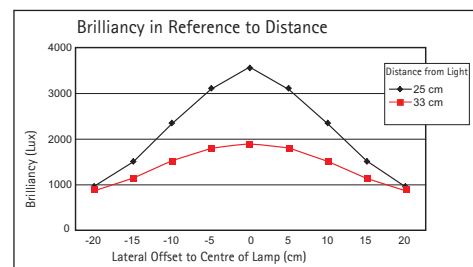

## LED Desk Lamp MAULjoy

- Joyful desk lamp in the latest colour trends
- A splash of colour for anyone with a love for colours, also ideal for student desks
- Cool: matt surface
- Extremely low consumption: ultra-modern LED technology, energy efficiency "A+"
- Small but strong: very suitable for small working areas, high luminous intensity
- Technical safety concept Made by MAUL
- Compact shape: space-saving and handy, very good price/performance ratio
- With 16 LEDs, 3000 Kelvin, warm-white light
- This lamp contains built-in LEDs. The LEDs cannot be changed in the lamp
- The life of the LEDs is 20.000 hours
- Energy efficiency class "A+" (spectrum A++ to E)
- Weighted energy consumption 7 kWh/1000h
- Guaranteed: no consumption in switch-off mode
- 1880 Lux illuminance at 33 cm distance, luminous flux 480 Lumen
- Sturdy flex-arm for adjustment of the angle
- Base and head made of strong plastic material, rubber-coated metal arm

- Arm length 35,8 cm
- Height in normal working position 34 cm
- Plastic lamp head, Ø approx. 11,8 cm, can be turned and tilted
- Stable base, Ø 13,7 cm
- Switch on lamp head for easy switch on and off
- Safe and ecological packaging, can be recycled
- Expected availability end of May 2020
- Subject to technical adjustments due to EU regulations (EU) 2019/2020 and (EU) 2019/2015. More information is available at [www.maul.uk/efficiency/](http://www.maul.uk/efficiency/)
- Guarantee: 2 year

Art. No.	Colour	EAN Code	Tariff number	Cable length	Protection class	PU	Pack size/cm/PU	Weight/kg
820 06	23 touch of rose	4002390080644	94052040	1,8 m	II wall power adapter EU plug	1 pc.	26,0 x 14,0 x 14,0	0,951
820 06	32 atlantic blue	4002390080682	94052040	1,8 m	II wall power adapter EU plug	1 pc.	26,0 x 14,0 x 14,0	0,951
820 06	52 lime	4002390080668	94052040	1,8 m	II wall power adapter EU plug	1 pc.	26,0 x 14,0 x 14,0	0,951
820 06	90 black	4002390080705	94052040	1,8 m	II wall power adapter EU plug	1 pc.	26,0 x 14,0 x 14,0	0,951