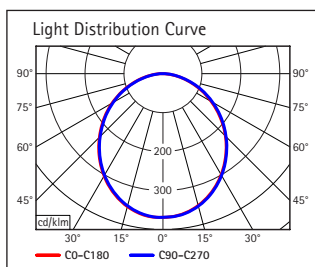

## LED Desk Lamp MAULjoy

- Joyful desk lamp in the latest colour trends
- A splash of colour for anyone with a love for colours, also ideal for student desks
- Cool: matt surface
- Extremely low consumption: ultra-modern LED technology, energy efficiency "A+"
- Small but strong: very suitable for small working areas, high luminous intensity
- Technical safety concept Made by MAUL
- Compact shape: space-saving and handy, very good price/performance ratio
- With 16 LEDs, 3000 Kelvin, warm-white light
- This lamp contains built-in LEDs. The LEDs cannot be changed in the lamp
- The life of the LEDs is 20.000 hours
- Energy efficiency class "A+" (spectrum A++ to E)
- Weighted energy consumption 7 kWh/1000h
- Guaranteed: no consumption in switch-off mode
- 1880 Lux illuminance at 33 cm distance, luminous flux 480 Lumen
- Sturdy flex-arm for adjustment of the angle
- Base and head made of strong plastic material, rubber-coated metal arm

- Arm length 35,8 cm
- Height in normal working position 34 cm
- Plastic lamp head, Ø approx. 11,8 cm, can be turned and tilted
- Stable base, Ø 13,7 cm
- Switch on lamp head for easy switch on and off
- Safe and ecological packaging, can be recycled
- Expected availability end of May 2020
- Subject to technical adjustments due to EU regulations (EU) 2019/2020 and (EU) 2019/2015. More information is available at [www.maul.uk/efficiency/](http://www.maul.uk/efficiency/)
- Guarantee: 2 year

Art. No.	Colour	EAN Code	Tariff number	Cable length	Protection class	PU	Pack size/cm/PU	Weight/kg
820 06	23 touch of rose	4002390080644	94052040	1,8 m	II wall power adapter EU plug	1 pc.	26,0 x 14,0 x 14,0	0,951
820 06	32 atlantic blue	4002390080682	94052040	1,8 m	II wall power adapter EU plug	1 pc.	26,0 x 14,0 x 14,0	0,951
820 06	52 lime	4002390080668	94052040	1,8 m	II wall power adapter EU plug	1 pc.	26,0 x 14,0 x 14,0	0,951
820 06	90 black	4002390080705	94052040	1,8 m	II wall power adapter EU plug	1 pc.	26,0 x 14,0 x 14,0	0,951