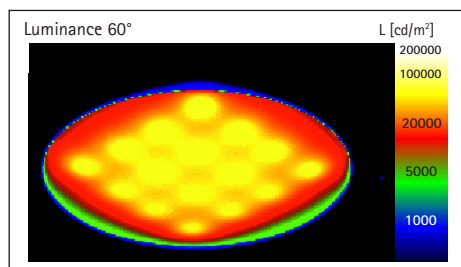

## LED Desk Lamp MAULjoy

- Joyful desk lamp in the latest colour trends
- A splash of colour for anyone with a love for colours, also ideal for student desks
- Cool: matt surface
- Extremely low consumption: ultra-modern LED technology, energy efficiency "A+"
- Small but strong: very suitable for small working areas, high luminous intensity
- Technical safety concept Made by MAUL
- Compact shape: space-saving and handy, very good price/performance ratio
- With 16 LEDs, 3000 Kelvin, warm-white light
- This lamp contains built-in LEDs. The LEDs cannot be changed in the lamp
- The life of the LEDs is 20.000 hours
- Energy efficiency class "A+" (spectrum A++ to E)
- Weighted energy consumption 7 kWh/1000h
- Guaranteed: no consumption in switch-off mode
- 1880 Lux illuminance at 33 cm distance, luminous flux 480 Lumen
- Sturdy flex-arm for adjustment of the angle
- Base and head made of strong plastic material, rubber-coated metal arm

- Arm length 35,8 cm
- Height in normal working position 34 cm
- Plastic lamp head, Ø approx. 11,8 cm, can be turned and tilted
- Stable base, Ø 13,7 cm
- Switch on lamp head for easy switch on and off
- Safe and ecological packaging, can be recycled
- Expected availability end of May 2020
- Subject to technical adjustments due to EU regulations (EU) 2019/2020 and (EU) 2019/2015. More information is available at [www.maul.uk/efficiency/](http://www.maul.uk/efficiency/)
- Guarantee: 2 year

Art. No.	Colour	EAN Code	Tariff number	Cable length	Protection class	PU	Pack size/cm/PU	Weight/kg
820 06	23 touch of rose	4002390080644	94052040	1,8 m	II wall power adapter EU plug	1 pc.	26,0 x 14,0 x 14,0	0,951
820 06	32 atlantic blue	4002390080682	94052040	1,8 m	II wall power adapter EU plug	1 pc.	26,0 x 14,0 x 14,0	0,951
820 06	52 lime	4002390080668	94052040	1,8 m	II wall power adapter EU plug	1 pc.	26,0 x 14,0 x 14,0	0,951
820 06	90 black	4002390080705	94052040	1,8 m	II wall power adapter EU plug	1 pc.	26,0 x 14,0 x 14,0	0,951