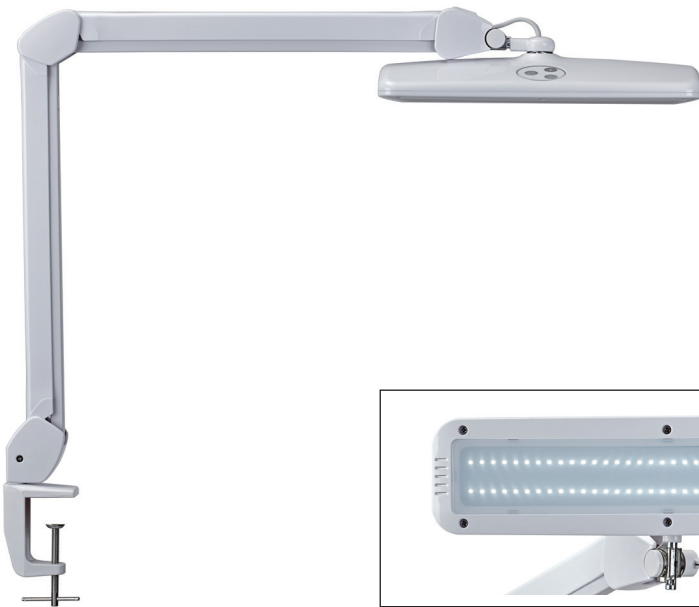

Workstation Lamp MAULintro, dimmable

- **Powerful, compact LED lamp**
 - **Convenient: Variably dimmable**
 - **Space saver with good illumination radius**
 - **Powerful and price-attractive model for semi-professional use**
 - **Ideal for precise work e.g. in workshops, for hobbyists, in laboratories or in the field of cosmetics**
 - **Extremely economical: State-of-the-art LED technology, energy efficiency class "A+"**
 - **Technical safety concept Made by MAUL**
-
- 72 high-performance LEDs, 6500 Kelvin, daylight white light
 - This lamp contains built-in LEDs. The LEDs cannot be changed in the lamp
 - The life of the LEDs is 20.000 hours
 - Energy efficiency class "A+" (spectrum A++ to E)
 - Weighted energy consumption 11 kWh/1000 h
 - 2920 Lux illumination at 35 cm distance, luminous flux 920 Lumen
 - Robust metal arm, rotatable by 360°
 - Lower arm length 40 cm and upper arm length approx. 44 cm
 - Height in normal working position 50 cm
 - Three-dimensionally adjustable lamp head
 - Convenient: control button with touch function on the lamp head
 - Clamping foot made of plastic-coated metal, clamping width up to 6,3 cm

- Subject to technical adjustments due to EU regulations (EU) 2019/2020 and (EU) 2019/2015. More information is available at www.maul.uk/efficiency/
- Guarantee: 2 year

Art. No.	Colour	EAN Code	Tariff number	Cable length	Protection class	PU	Pack size/cm/PU	Weight/kg
820 58	02 white	4002390079143	94052040	1,7 m	II wall power adapter EU plug	1 pc.	62,0 x 25,0 x 12,0	2,861