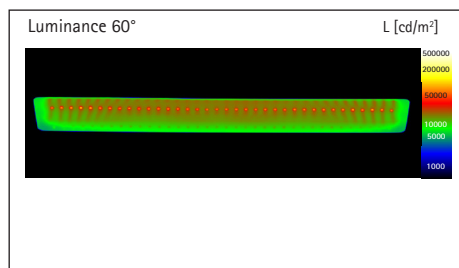

Workstation Lamp MAULintro, dimmable

- **Powerful, compact LED lamp**
 - **Convenient: Variably dimmable**
 - **Space saver with good illumination radius**
 - **Powerful and price-attractive model for semi-professional use**
 - **Ideal for precise work e.g. in workshops, for hobbyists, in laboratories or in the field of cosmetics**
 - **Extremely economical: State-of-the-art LED technology, energy efficiency class "A+"**
 - **Technical safety concept Made by MAUL**
-
- 72 high-performance LEDs, 6500 Kelvin, daylight white light
 - This lamp contains built-in LEDs. The LEDs cannot be changed in the lamp
 - The life of the LEDs is 20.000 hours
 - Energy efficiency class "A+" (spectrum A++ to E)
 - Weighted energy consumption 11 kWh/1000 h
 - 2920 Lux illumination at 35 cm distance, luminous flux 920 Lumen
 - Robust metal arm, rotatable by 360°
 - Lower arm length 40 cm and upper arm length approx. 44 cm
 - Height in normal working position 50 cm
 - Three-dimensionally adjustable lamp head
 - Convenient: control button with touch function on the lamp head
 - Clamping foot made of plastic-coated metal, clamping width up to 6,3 cm

- Subject to technical adjustments due to EU regulations (EU) 2019/2020 and (EU) 2019/2015. More information is available at www.maul.uk/efficiency/
- Guarantee: 2 year

Art. No.	Colour	EAN Code	Tariff number	Cable length	Protection class	PU	Pack size/cm/PU	Weight/kg
820 58	02 white	4002390079143	94052040	1,7 m	II wall power adapter EU plug	1 pc.	62,0 x 25,0 x 12,0	2,861