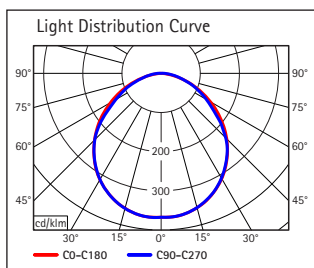

Workstation Lamp MAULintro, dimmable

- **Powerful, compact LED lamp**
 - **Convenient: Variably dimmable**
 - **Space saver with good illumination radius**
 - **Powerful and price-attractive model for semi-professional use**
 - **Ideal for precise work e.g. in workshops, for hobbyists, in laboratories or in the field of cosmetics**
 - **Extremely economical: State-of-the-art LED technology, energy efficiency class "A+"**
 - **Technical safety concept Made by MAUL**
-
- 72 high-performance LEDs, 6500 Kelvin, daylight white light
 - This lamp contains built-in LEDs. The LEDs cannot be changed in the lamp
 - The life of the LEDs is 20.000 hours
 - Energy efficiency class "A+" (spectrum A++ to E)
 - Weighted energy consumption 11 kWh/1000 h
 - 2920 Lux illumination at 35 cm distance, luminous flux 920 Lumen
 - Robust metal arm, rotatable by 360°
 - Lower arm length 40 cm and upper arm length approx. 44 cm
 - Height in normal working position 50 cm
 - Three-dimensionally adjustable lamp head
 - Convenient: control button with touch function on the lamp head
 - Clamping foot made of plastic-coated metal, clamping width up to 6,3 cm

- Subject to technical adjustments due to EU regulations (EU) 2019/2020 and (EU) 2019/2015. More information is available at www.maul.uk/efficiency/
- Guarantee: 2 year

Art. No.	Colour	EAN Code	Tariff number	Cable length	Protection class	PU	Pack size/cm/PU	Weight/kg
820 58	02 white	4002390079143	94052040	1,7 m	II wall power adapter EU plug	1 pc.	62,0 x 25,0 x 12,0	2,861