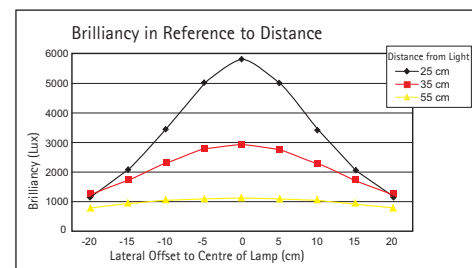

Workstation Lamp MAULintro, dimmable

- **Powerful, compact LED lamp**
 - **Convenient: Variably dimmable**
 - **Space saver with good illumination radius**
 - **Powerful and price-attractive model for semi-professional use**
 - **Ideal for precise work e.g. in workshops, for hobbyists, in laboratories or in the field of cosmetics**
 - **Extremely economical: State-of-the-art LED technology, energy efficiency class "A+"**
 - **Technical safety concept Made by MAUL**
-
- 72 high-performance LEDs, 6500 Kelvin, daylight white light
 - This lamp contains built-in LEDs. The LEDs cannot be changed in the lamp
 - The life of the LEDs is 20.000 hours
 - Energy efficiency class "A+" (spectrum A++ to E)
 - Weighted energy consumption 11 kWh/1000 h
 - 2920 Lux illumination at 35 cm distance, luminous flux 920 Lumen
 - Robust metal arm, rotatable by 360°
 - Lower arm length 40 cm and upper arm length approx. 44 cm
 - Height in normal working position 50 cm
 - Three-dimensionally adjustable lamp head
 - Convenient: control button with touch function on the lamp head
 - Clamping foot made of plastic-coated metal, clamping width up to 6,3 cm

- Subject to technical adjustments due to EU regulations (EU) 2019/2020 and (EU) 2019/2015. More information is available at www.maul.uk/efficiency/
- Guarantee: 2 year

Art. No.	Colour	EAN Code	Tariff number	Cable length	Protection class	PU	Pack size/cm/PU	Weight/kg
820 58	02 white	4002390079143	94052040	1,7 m	II wall power adapter EU plug	1 pc.	62,0 x 25,0 x 12,0	2,861