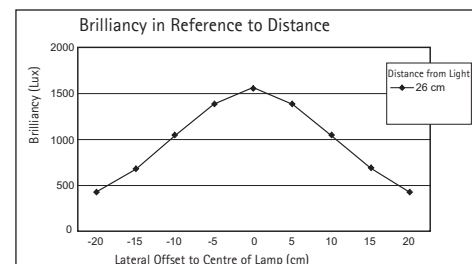

Rechargeable LED Lamp MAULseven colour vario

1. Pure design: shapely wireless lamp for small spaces, changing workplaces or on the move
   - Off-grid function by rechargeable battery, including micro B USB port and - cable, no disturbing cable
   - Take it wherever light is needed: to the terrace, kitchen table, basement, camper or hotel
   - Can be clapped together saving space, fits in bags and suitcases
   - Colour temperature can be adjusted
   - Extremely economical : modern LED technology
   - Technical safety concept Made by MAUL
3. With 15 LEDs: 5 warm-white (3000 Kelvin) und 10 daylight white (6500 Kelvin)
   - This lamp contains built-in LEDs. The LEDs cannot be changed in the lamp
   - The life of the LEDs is 20.000 hours
   - Energy efficiency class "A+" (spectrum A++ to E)
   - Low power consumption of approx. 4 Watt
   - Weighted energy consumption 4 kWh/1000h
   - 1560 Lux illuminance at 26 cm distance, luminous flux 210 Lumen
   - Armlength 25,3 cm, Height 27,2 cm, Lamp head, 21,7 x 5 cm, can be tilted
   - Base, 6,2 x 5 cm, with desk protection