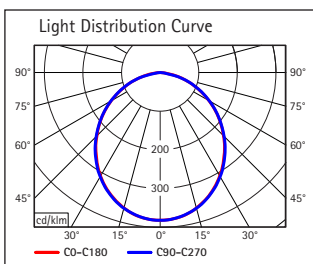

Rechargeable LED Lamp MAULseven colour vario

1. Pure design: shapely wireless lamp for small spaces, changing workplaces or on the move
   - Off-grid function by rechargeable battery, including micro B USB port and - cable, no disturbing cable
   - Take it wherever light is needed: to the terrace, kitchen table, basement, camper or hotel
   - Can be clapped together saving space, fits in bags and suitcases
   - Colour temperature can be adjusted
   - Extremely economical : modern LED technology
   - Technical safety concept Made by MAUL
3. With 15 LEDs: 5 warm-white (3000 Kelvin) und 10 daylight white (6500 Kelvin)
   - This lamp contains built-in LEDs. The LEDs cannot be changed in the lamp
   - The life of the LEDs is 20.000 hours
   - Energy efficiency class "A+" (spectrum A++ to E)
   - Low power consumption of approx. 4 Watt
   - Weighted energy consumption 4 kWh/1000h
   - 1560 Lux illuminance at 26 cm distance, luminous flux 210 Lumen
   - Armlength 25,3 cm, Height 27,2 cm, Lamp head, 21,7 x 5 cm, can be tilted
   - Base, 6,2 x 5 cm, with desk protection