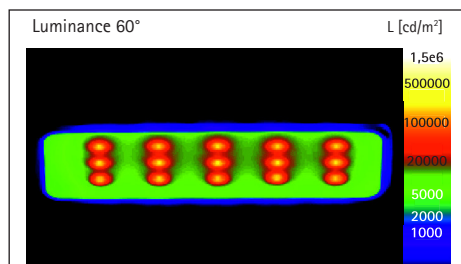

Rechargeable LED Lamp MAULseven colour vario

1. Pure design: shapely wireless lamp for small spaces, changing workplaces or on the move
   - Off-grid function by rechargeable battery, including micro B USB port and - cable, no disturbing cable
   - Take it wherever light is needed: to the terrace, kitchen table, basement, camper or hotel
   - Can be clapped together saving space, fits in bags and suitcases
   - Colour temperature can be adjusted
   - Extremely economical : modern LED technology
   - Technical safety concept Made by MAUL
3. With 15 LEDs: 5 warm-white (3000 Kelvin) und 10 daylight white (6500 Kelvin)
   - This lamp contains built-in LEDs. The LEDs cannot be changed in the lamp
   - The life of the LEDs is 20.000 hours
   - Energy efficiency class "A+" (spectrum A++ to E)
   - Low power consumption of approx. 4 Watt
   - Weighted energy consumption 4 kWh/1000h
   - 1560 Lux illuminance at 26 cm distance, luminous flux 210 Lumen
   - Armlength 25,3 cm, Height 27,2 cm, Lamp head, 21,7 x 5 cm, can be tilted
   - Base, 6,2 x 5 cm, with desk protection