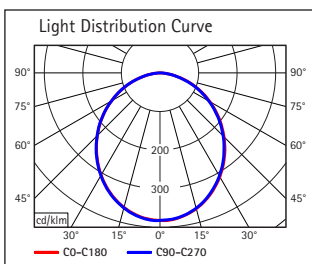

LED Desk Lamp MAULgrace colour vario, dimmable

- High-quality design desk lamp with double arm
- Flexible: stepless adjustment of the colour temperature, the illuminance can be adjusted via a 4 step dimmer depending on the time of the day and personal needs
- Modern design: clear lines, reduced to the simple elegance
- Exquisite: arms made of aluminium, brushed and anodised
- Large illumination radius due to long double arm, shadow-free illumination from above
- Extremely economical : latest LED technology
- Technical safety concept Made by MAUL
- Convenient: control buttons with touch function on the lamp head
- With 48 LEDs: 24 warm white light (3000 Kelvin) und 24 daylight white (6500 Kelvin)
- This lamp contains built-in LEDs. The LEDs cannot be changed in the lamp
- The life of the LEDs is 20.000 hours
- Energy efficiency class "A" (spectrum A++ to E)
- Extreme low power consumption of approx. 6 Watt
- Weighted energy consumption 6 kWh/1000h
- 1400 Lux illuminance at 35 cm distance, luminous flux 300 Lumen

- Double joints tilting and rotating
- Upper and lower arm length 36,5 cm each
- Height in normal working position 44 cm
- Lamp head, Ø 11,6 cm, made of plastic with aluminium insert can be turned and tilted
- Stable base, Ø 20,5 cm, with weight inlay and desk protection pad
- Environment friendly and safe packaging, recyclable
- Black version: expected availability from end of May 2020
- Subject to technical adjustments due to EU regulations (EU) 2019/2020 and (EU) 2019/2015. More information is available at www.maul.uk/efficiency/
- Guarantee: 2 year

Art. No.	Colour	EAN Code	Tariff number	Cable length	Protection class	PU	Pack size/cm/PU	Weight/kg
820 50	90 black	4002390081139	94052099	2 m	II wall power adapter EU plug	1 pc.	58,0 x 27,0 x 10,0	3,239
820 50	95 silver	4002390068314	94052099	2 m	II wall power adapter EU plug	1 pc.	58,0 x 27,0 x 10,0	3,239