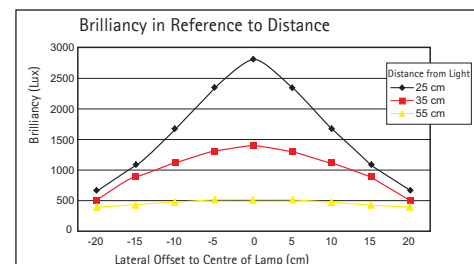

LED Desk Lamp MAULgrace colour vario, dimmable

- High-quality design desk lamp with double arm
- Flexible: stepless adjustment of the colour temperature, the illuminance can be adjusted via a 4 step dimmer depending on the time of the day and personal needs
- Modern design: clear lines, reduced to the simple elegance
- Exquisite: arms made of aluminium, brushed and anodised
- Large illumination radius due to long double arm, shadow-free illumination from above
- Extremely economical : latest LED technology
- Technical safety concept Made by MAUL
- Convenient: control buttons with touch function on the lamp head
- With 48 LEDs: 24 warm white light (3000 Kelvin) und 24 daylight white (6500 Kelvin)
- This lamp contains built-in LEDs. The LEDs cannot be changed in the lamp
- The life of the LEDs is 20.000 hours
- Energy efficiency class "A" (spectrum A++ to E)
- Extreme low power consumption of approx. 6 Watt
- Weighted energy consumption 6 kWh/1000h
- 1400 Lux illuminance at 35 cm distance, luminous flux 300 Lumen

- Double joints tilting and rotating
- Upper and lower arm length 36,5 cm each
- Height in normal working position 44 cm
- Lamp head, Ø 11,6 cm, made of plastic with aluminium insert can be turned and tilted
- Stable base, Ø 20,5 cm, with weight inlay and desk protection pad
- Environment friendly and safe packaging, recyclable
- Black version: expected availability from end of May 2020
- Subject to technical adjustments due to EU regulations (EU) 2019/2020 and (EU) 2019/2015. More information is available at www.maul.uk/efficiency/
- Guarantee: 2 year

Art. No.	Colour	EAN Code	Tariff number	Cable length	Protection class	PU	Pack size/cm/PU	Weight/kg
820 50	90 black	4002390081139	94052099	2 m	II wall power adapter EU plug	1 pc.	58,0 x 27,0 x 10,0	3,239
820 50	95 silver	4002390068314	94052099	2 m	II wall power adapter EU plug	1 pc.	58,0 x 27,0 x 10,0	3,239