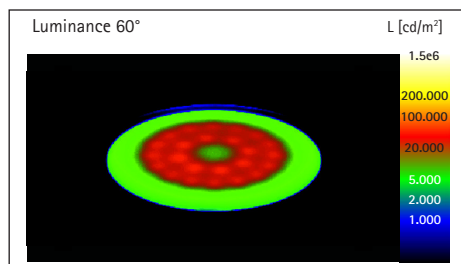

LED Desk Lamp MAULgrace colour vario, dimmable

- High-quality design desk lamp with double arm
- Flexible: stepless adjustment of the colour temperature, the illuminance can be adjusted via a 4 step dimmer depending on the time of the day and personal needs
- Modern design: clear lines, reduced to the simple elegance
- Exquisite: arms made of aluminium, brushed and anodised
- Large illumination radius due to long double arm, shadow-free illumination from above
- Extremely economical : latest LED technology
- Technical safety concept Made by MAUL
- Convenient: control buttons with touch function on the lamp head
- With 48 LEDs: 24 warm white light (3000 Kelvin) und 24 daylight white (6500 Kelvin)
- This lamp contains built-in LEDs. The LEDs cannot be changed in the lamp
- The life of the LEDs is 20.000 hours
- Energy efficiency class "A" (spectrum A++ to E)
- Extreme low power consumption of approx. 6 Watt
- Weighted energy consumption 6 kWh/1000h
- 1400 Lux illuminance at 35 cm distance, luminous flux 300 Lumen

- Double joints tilting and rotating
- Upper and lower arm length 36,5 cm each
- Height in normal working position 44 cm
- Lamp head, Ø 11,6 cm, made of plastic with aluminium insert can be turned and tilted
- Stable base, Ø 20,5 cm, with weight inlay and desk protection pad
- Environment friendly and safe packaging, recyclable
- Black version: expected availability from end of May 2020
- Subject to technical adjustments due to EU regulations (EU) 2019/2020 and (EU) 2019/2015. More information is available at www.maul.uk/efficiency/
- Guarantee: 2 year