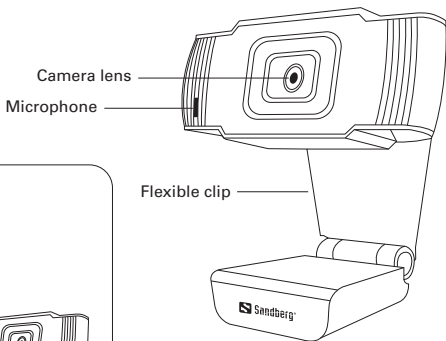

USB Webcam Saver

Quick guide

333-95

Overview

USB Webcam Saver

Quick guide

333-95

Connection

Mounting

On a Desk

OR

On a PC Monitor