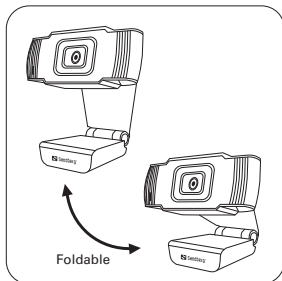

USB Webcam Saver

Quick guide

333-95

Overview

USB Webcam Saver

Quick guide

333-95

Connection

Mounting

On a Desk

OR

On a PC Monitor