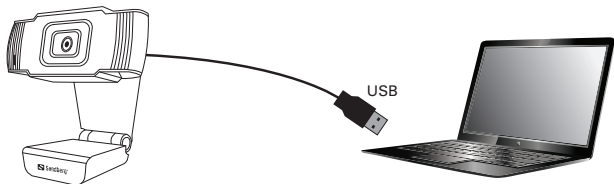

USB Webcam Saver

Quick guide

333-95

Overview

USB Webcam Saver

Quick guide

333-95

Connection

Mounting

On a Desk

OR

On a PC Monitor