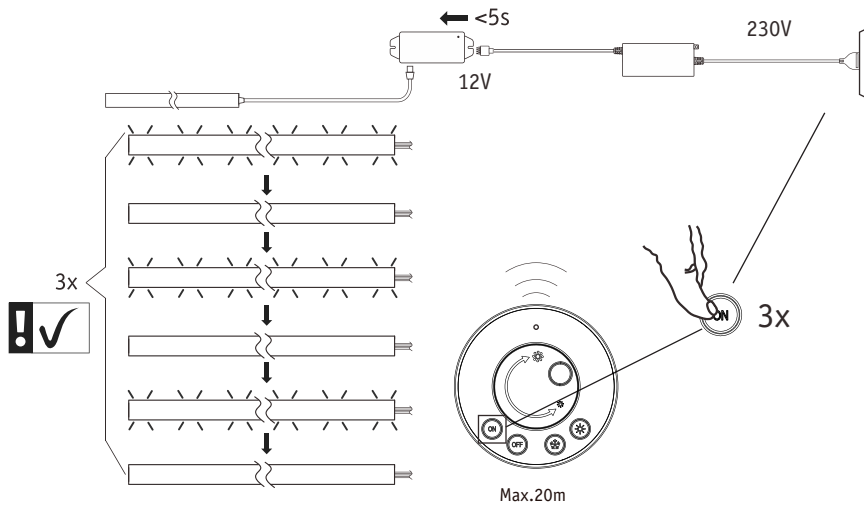

## Code Matching

(Press the "ON" button one time within 5s of connecting to the controller)

One remote control can control countless controller (99946/99947/99948), but a controller (99946/99947/99948) can be only controlled by 4 pcs remote control.

## Code Clearing

(Press the "NO" button three times within 5s of cancelling the connection to the controller)

Hiermit erklärt Paulmann Licht, dass der Funkanlagentyp Art.-Nr.: 999.54/999.55 der Richtlinie 2014/53/EU entspricht. Der vollständige