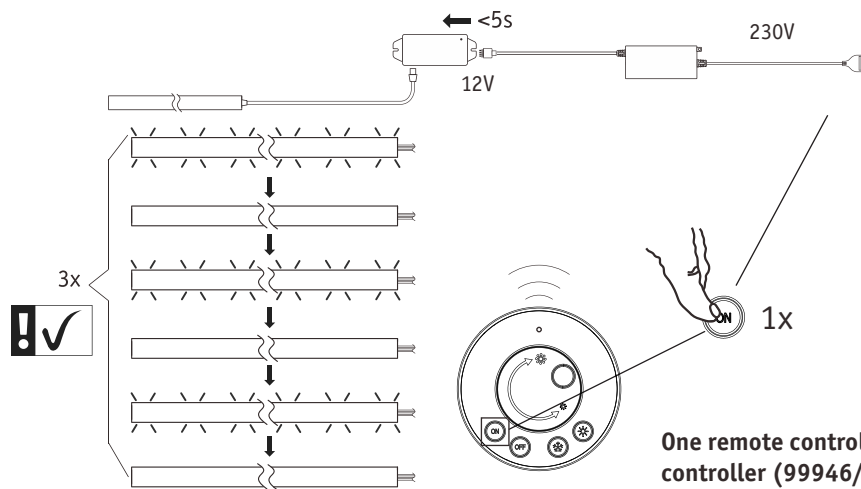

Paulmann
Art.Nr:999.76

Function of keys

Code Matching

(Press the "ON" button one time within 5s of connecting to the controller)

One remote control can control countless controller (99946/99947/99948), but a controller (99946/99947/ 99948) can be only controlled by 4 pcs remote control.

Code Clearing

(Press the "NO" button three times within 5s of cancelling the connection to the controller)

Hiermit erklärt Paulmann Licht, dass der Funkanlagentyp Art.-Nr.: 999.56/999.57 der Richtlinie 2014/53/EU entspricht. Der vollständige