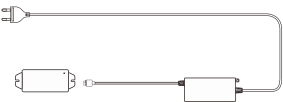

Not incl.

Driver: Max.12W