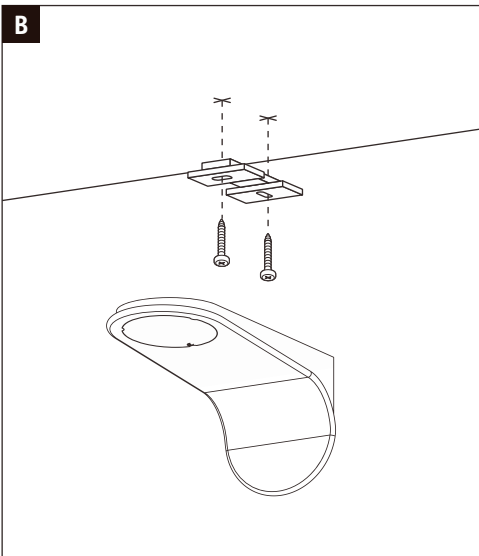

Paulmann

Safety Instructions

1, 2, 3, 4, 7, 8, 11, 12, 13, 14, 16, 17, 18, 19, 20, 33, 34;

Info

www.paulmann.com

Paulmann Licht GmbH
Quezinger Feld 2
31832 Springe
Germany

www.paulmann.com

Art.-Nr.: 999.56
999.57

999.56 / 57

(+MA 326)PEO 04/20

A

B

C

D

Not incl.

Driver: Max.12W

Paulmann
Art.Nr:999.46

Not incl.

Driver: Max.25W

Paulmann
Art.Nr:999.47

Not incl.

Driver: Max.36W

Paulmann
Art.Nr:999.48

Not incl.

Paulmann
Art.Nr:999.76