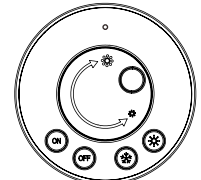

Paulmann
Art.Nr:999.76

Function of keys

Code Matching

(Press the "ON" button one time within 5s of connecting to the controller)

One remote control can control countless controller (99946/99947/99948), but a controller (99946/99947/ 99948) can be only controlled by 4 pcs remote control.