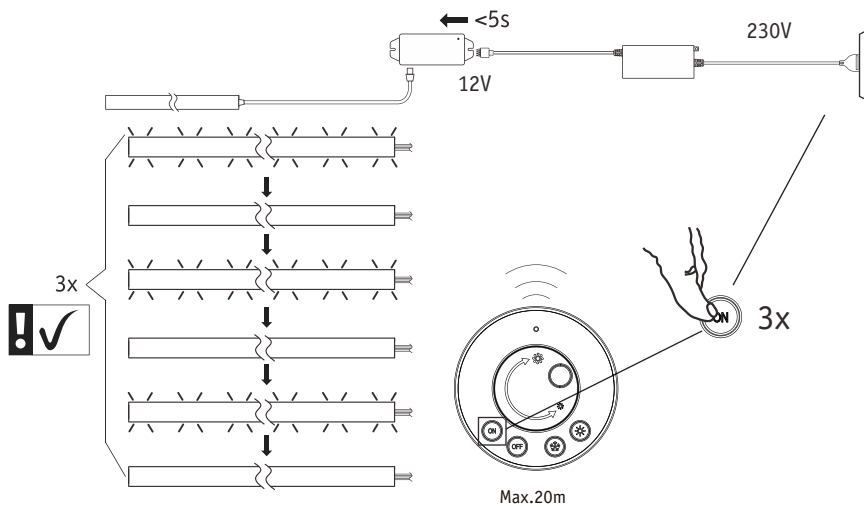

Paulmann
Art.Nr:999.76

Function of keys

Code Matching

(Press the "ON" button one time within 5s of connecting to the controller)

One remote control can control countless controller (99946/99947/99948), but a controller (99946/99947/ 99948) can be only controlled by 4 pcs remote control.

Code Clearing

(Press the "NO" button three times within 5s of cancelling the connection to the controller)

Hiermit erklärt Paulmann Licht, dass der Funkanlagentyp Art.-Nr.: 999.56/999.57 der Richtlinie 2014/53/EU entspricht. Der vollständige