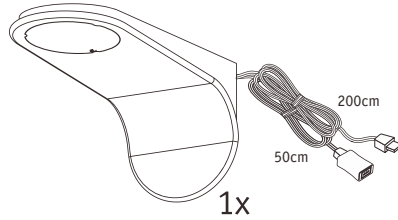

Paulmann

Safety Instructions

1, 2, 3, 4, 7, 8, 11, 12, 13, 14, 16, 17, 18, 19, 20, 33, 34;

Info

www.paulmann.com

Paulmann Licht GmbH
Quezinger Feld 2
31832 Springe
Germany

www.paulmann.com

Art.-Nr.: 999.56
999.57

999.56 / 57