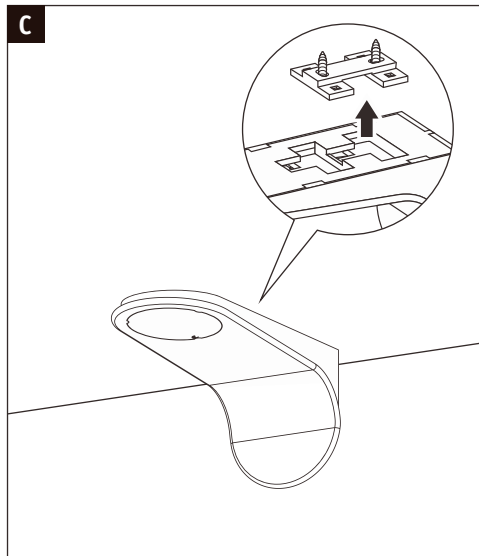

Paulmann

Safety Instructions

1, 2, 3, 4, 7, 8, 11, 12, 13, 14, 16, 17, 18, 19, 20, 33, 34;

Info

www.paulmann.com

Paulmann Licht GmbH
Quezinger Feld 2
31832 Springe
Germany

www.paulmann.com

Art.-Nr.: 999.56
999.57

999.56 / 57

(+MA 326)PEO 04/20

A

B

C

D

Not incl.

Driver: Max.12W

Paulmann
Art.Nr:999.46

Not incl.

Driver: Max.25W

Paulmann
Art.Nr:999.47

Not incl.

Driver: Max.36W

Paulmann
Art.Nr:999.48

Not incl.

Paulmann
Art.Nr:999.76