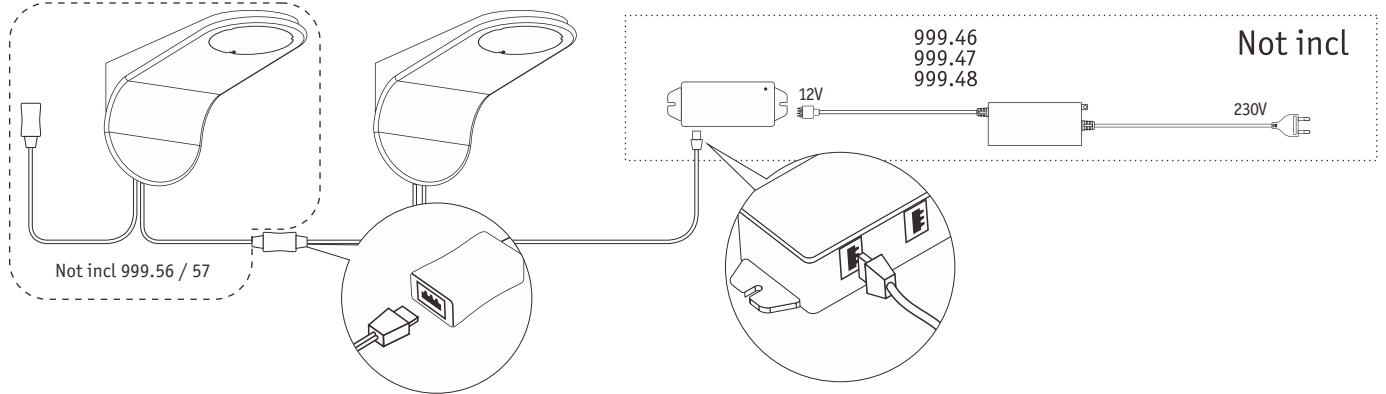

(+MA 326)PEO 04/20

A