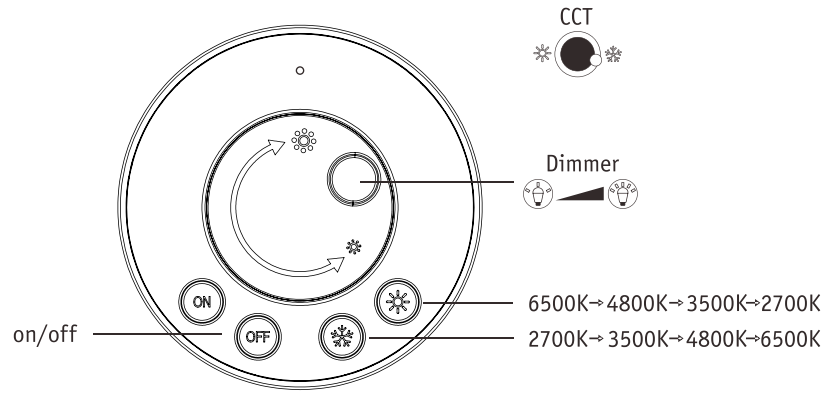

Paulmann
Art.Nr:999.76

Function of keys

Code Matching

(Press the "ON" button one time within 5s of connecting to the controller)

One remote control can control countless controller (99946/99947/99948), but a controller (99946/99947/ 99948) can be only controlled by 4 pcs remote control.