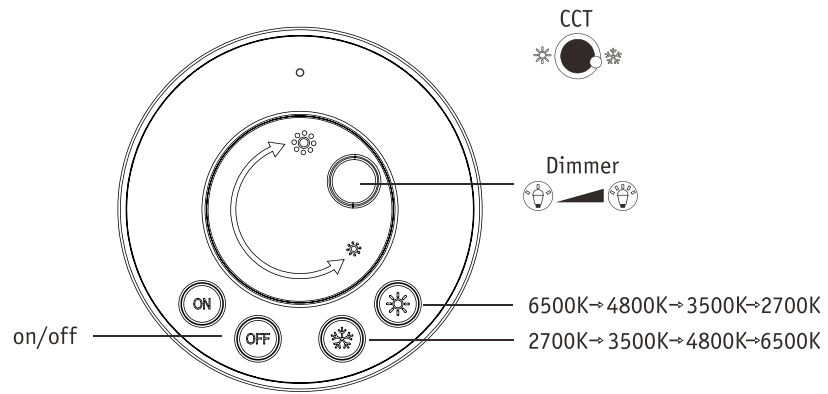

Code Matching

(Press the "ON" button one time within 5s of connecting to the controller)

One remote control can control countless controller (99946/99947/99948), but a controller (99946/99947/99948) can be only controlled by 4 pcs remote control.