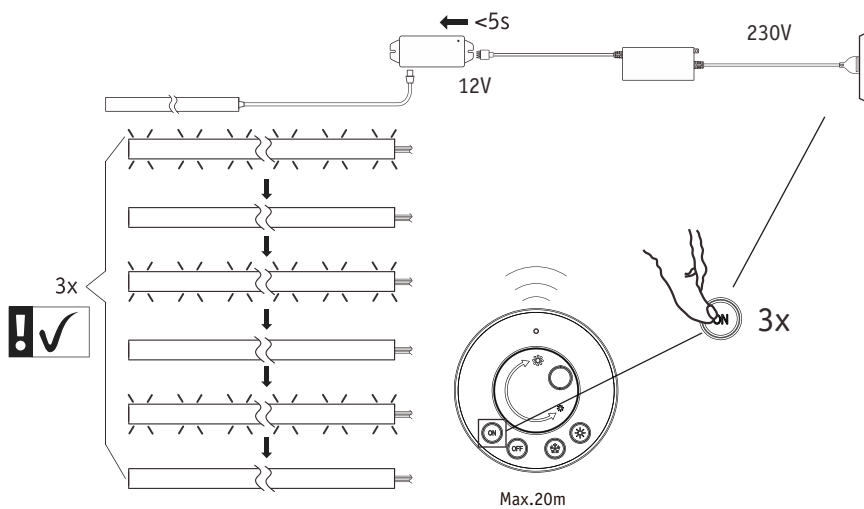

Code Matching

(Press the "ON" button one time within 5s of connecting to the controller)

One remote control can control countless controller (99946/99947/99948), but a controller (99946/99947/99948) can be only controlled by 4 pcs remote control.

Code Clearing

(Press the "NO" button three times within 5s of cancelling the connection to the controller)

Hiermit erklärt Paulmann Licht, dass der Funkanlagentyp Art.-Nr.: 999.72 der Richtlinie 2014/53/EU entspricht. Der vollständige