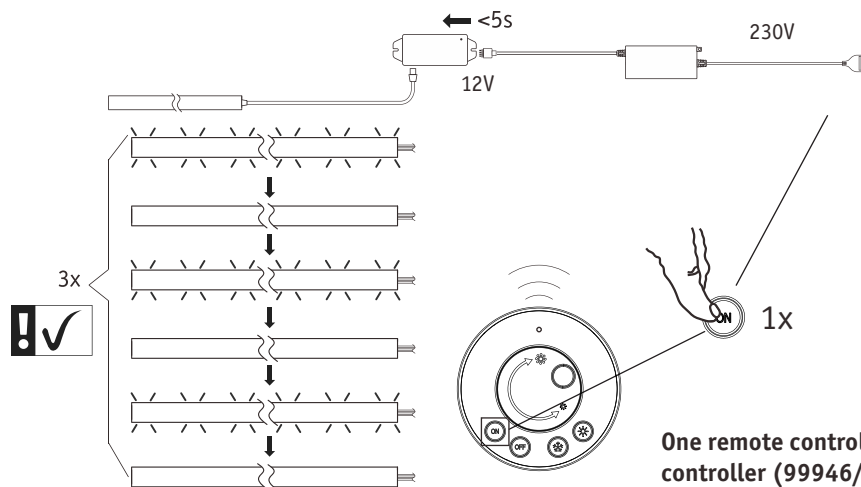

Code Matching

(Press the "ON" button one time within 5s of connecting to the controller)

One remote control can control countless controller (99946/99947/99948), but a controller (99946/99947/99948) can be only controlled by 4 pcs remote control.

Code Clearing

(Press the "NO" button three times within 5s of cancelling the connection to the controller)

Hiermit erklärt Paulmann Licht, dass der Funkanlagentyp Art.-Nr.: 999.72 der Richtlinie 2014/53/EU entspricht. Der vollständige