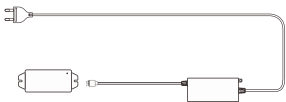

Not incl.

Driver: Max.12W

Paulmann
Art.Nr:999.46

Not incl.

Driver: Max.25W