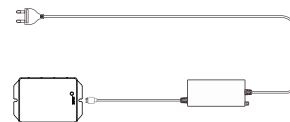

Paulmann
Art.Nr:999.47

Not incl.

Driver: Max.36W