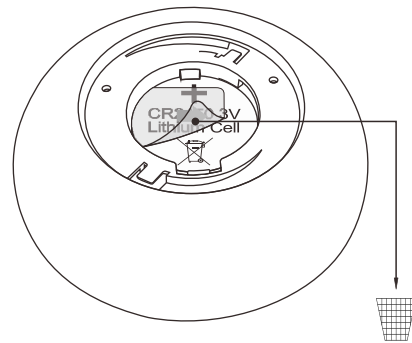

(+MA 326)PEO 04/20

1x

A

B

C

D

 only use un-rechargeable 1x Button cells CR2450 3V,600mA;

Function of keys