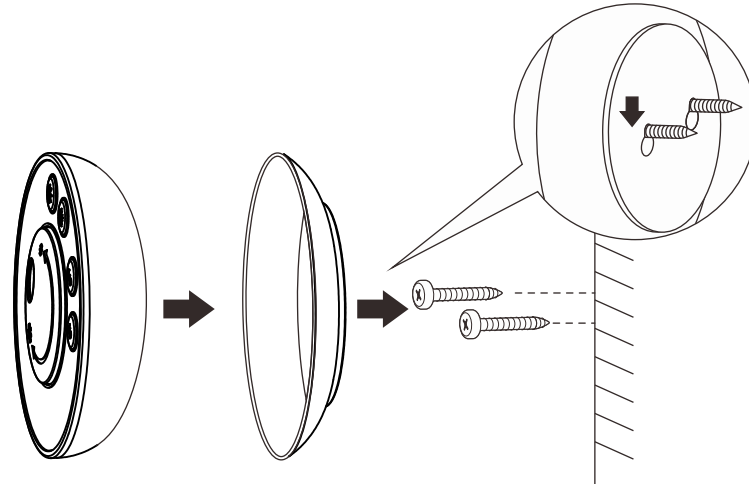

(+MA 326)PEO 04/20

1x

A

B

C

D

 only use un-rechargeable 1x Button cells CR2450 3V,600mA;

Function of keys