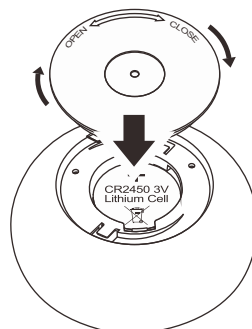

(+MA 326)PEO 04/20

1x

A

B

C

D

 only use un-rechargeable 1x Button cells CR2450 3V,600mA;

Function of keys