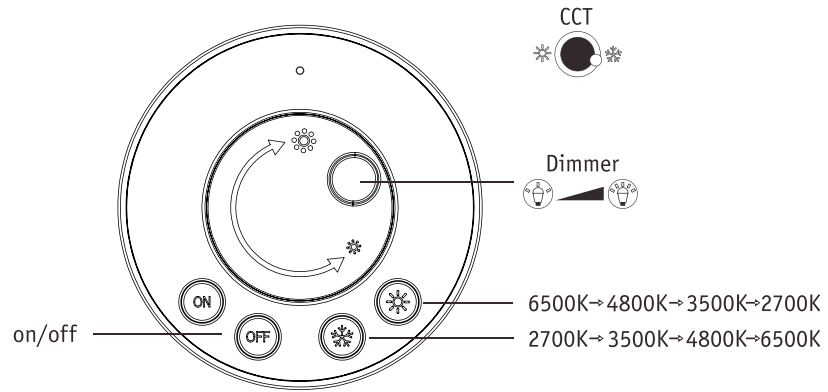

(+MA 326)PEO 04/20

1x

A

B

C

D

 only use un-rechargeable 1x Button cells CR2450 3V,600mA;

Function of keys

Code Matching

(Press the "ON" button one time within 5s of connecting to the controller)

One remote control can control countless controller (99946/99947/99948), but a controller (99946/99947/99948) can be only controlled by 4 pcs remote control.