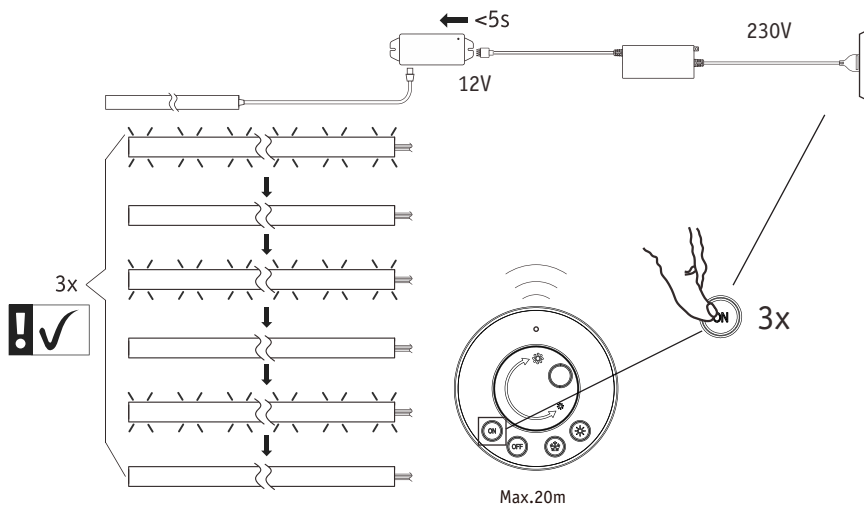

Code Matching

(Press the "ON" button one time within 5s of connecting to the controller)

One remote control can control countless controller (99946/99947/99948), but a controller (99946/99947/99948) can be only controlled by 4 pcs remote control.

Code Clearing

(Press the "NO" button three times within 5s of cancelling the connection to the controller)

Hiermit erklärt Paulmann Licht, dass der Funkanlagentyp Art.-Nr.: 999.76 der Richtlinie 2014/53/EU entspricht. Der vollständige