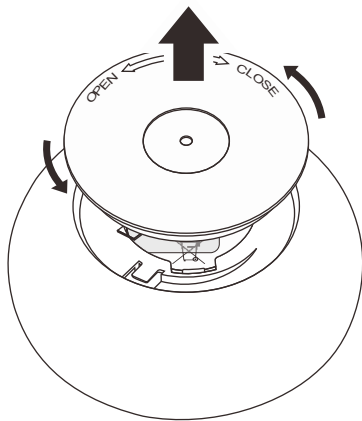

(+MA 326)PEO 04/20

1x

A

B

C

D

 only use un-rechargeable 1x Button cells CR2450 3V,600mA;

Function of keys