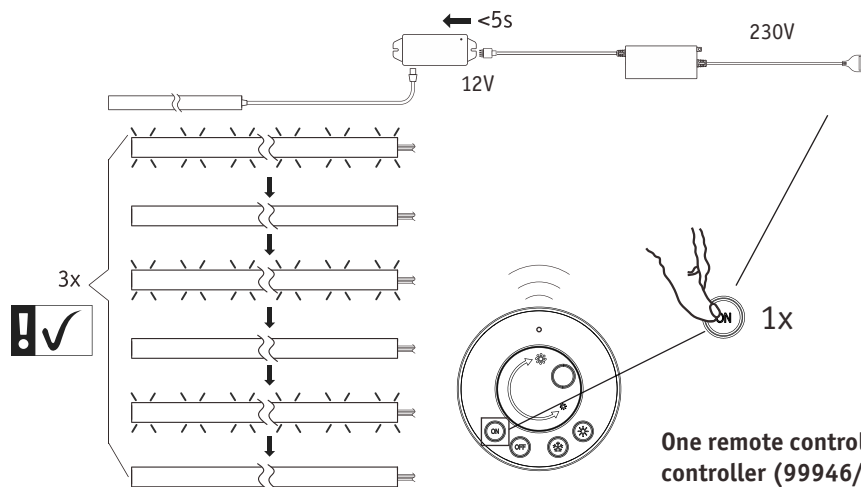

(+MA 326)PEO 04/20

1x

A

B

C

D

 only use un-rechargeable 1x Button cells CR2450 3V,600mA;

Function of keys

Code Matching

(Press the "ON" button one time within 5s of connecting to the controller)

One remote control can control countless controller (99946/99947/99948), but a controller (99946/99947/99948) can be only controlled by 4 pcs remote control.

Code Clearing

(Press the "NO" button three times within 5s of cancelling the connection to the controller)

Hiermit erklärt Paulmann Licht, dass der Funkanlagentyp Art.-Nr.: 999.76 der Richtlinie 2014/53/EU entspricht. Der vollständige