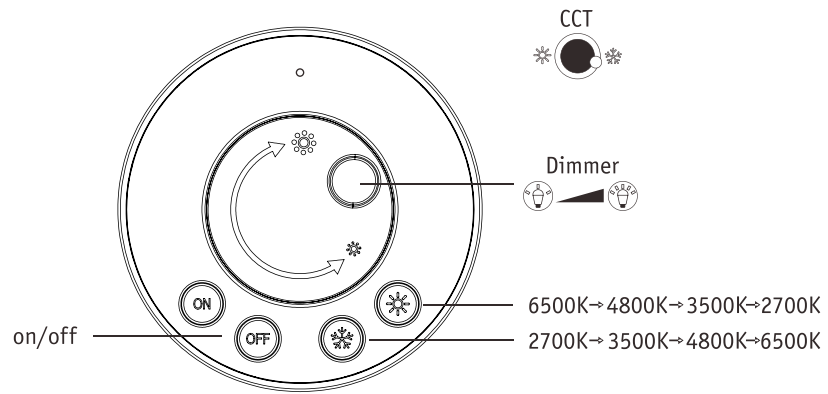

Not incl.

Paulmann
Art.Nr.:999.76

Function of keys

Code Matching

(Press the "ON" button one time within 5s of connecting to the controller)

One remote control can control countless controller (99946/99947/99948), but a controller (99946/99947/99948) can be only controlled by 4 pcs remote control.