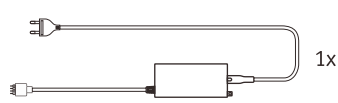

Paulmann

Safety Instructions

1, 2, 3, 4, 5, 6, 7, 8, 11, 12, 13, 14, 16, 17, 19, 20, 22, 23, 24, 25, 26, 27, 28, 29, 33, 34;

Info

www.paulmann.com

Paulmann Licht GmbH
Quezinger Feld 2
31832 Springe
Germany

www.paulmann.com

Art.-Nr.: 999.73

6x

(+MA 326)PEO 04/20

A

B

C1

C2

Not incl.

Paulmann
Art.Nr.:999.76