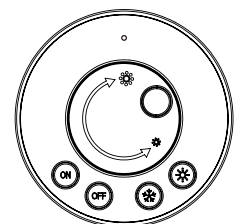

Not incl.

Paulmann
Art.Nr.:999.76

Function of keys

Code Matching

(Press the "ON" button one time within 5s of connecting to the controller)

One remote control can control countless controller (99946/99947/99948), but a controller (99946/99947/99948) can be only controlled by 4 pcs remote control.