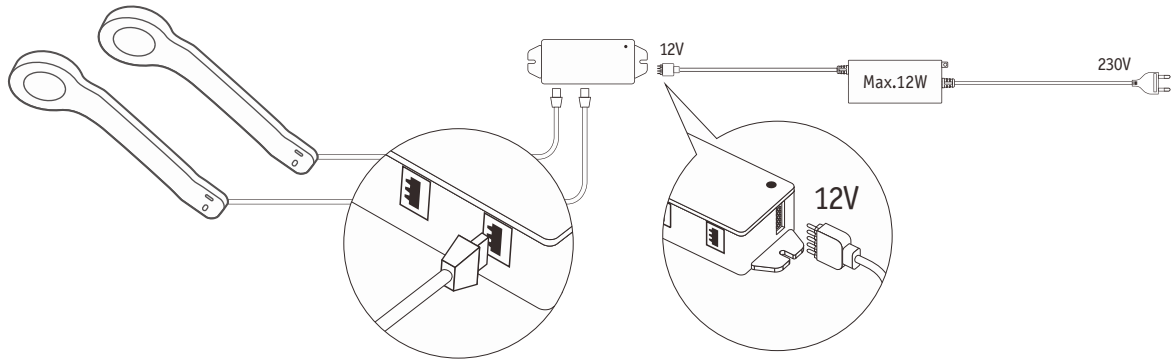

6x

(+MA 326)PEO 04/20

A