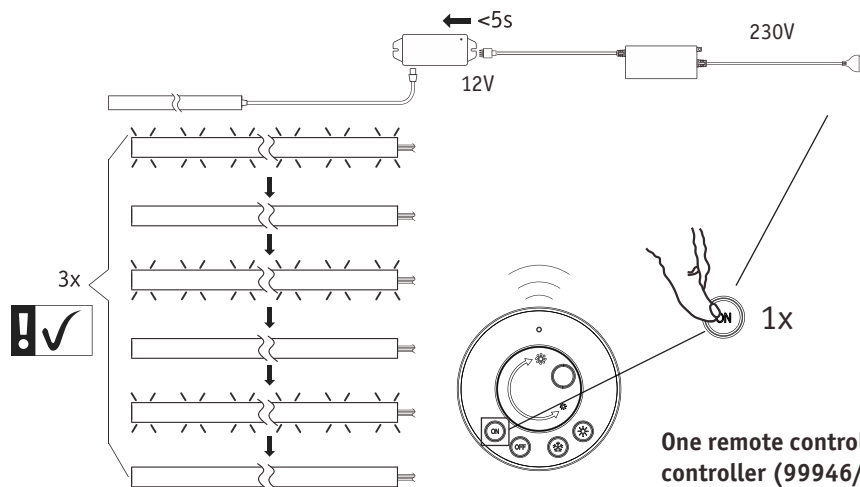

Not incl.

Paulmann
Art.Nr.:999.76

Function of keys

Code Matching

(Press the "ON" button one time within 5s of connecting to the controller)

One remote control can control countless controller (99946/99947/99948), but a controller (99946/99947/99948) can be only controlled by 4 pcs remote control.

Code Clearing

(Press the "NO" button three times within 5s of cancelling the connection to the controller)

Hiermit erklärt Paulmann Licht, dass der Funkanlagentyp Art.-Nr.: 999.73 der Richtlinie 2014/53/EU entspricht. Der vollständige