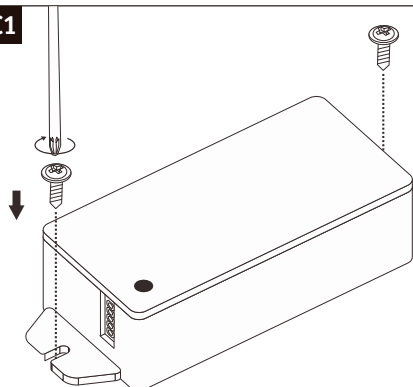

Paulmann

Safety Instructions

1, 2, 3, 4, 5, 6, 7, 8, 11, 12, 13, 14, 16, 17, 19, 20, 22, 23, 24, 25, 26, 27, 28, 29, 33, 34;

Info

www.paulmann.com

Paulmann Licht GmbH
Quezinger Feld 2
31832 Springe
Germany

www.paulmann.com

Art.-Nr.: 999.73

6x

(+MA 326)PEO 04/20

A

B

C1

C2

Not incl.

Paulmann
Art.Nr.:999.76