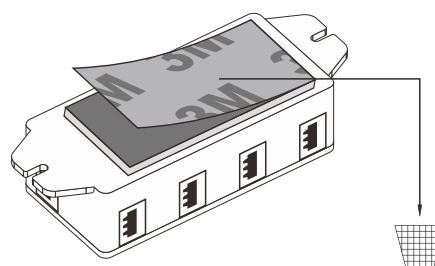

Not incl.

Paulmann
Art.Nr.:999.76

Function of keys

Code Matching

(Press the "ON" button one time within 5s of connecting to the controller)

One remote control can control countless controller (99946/99947/99948), but a controller (99946/99947/99948) can be only controlled by 4 pcs remote control.