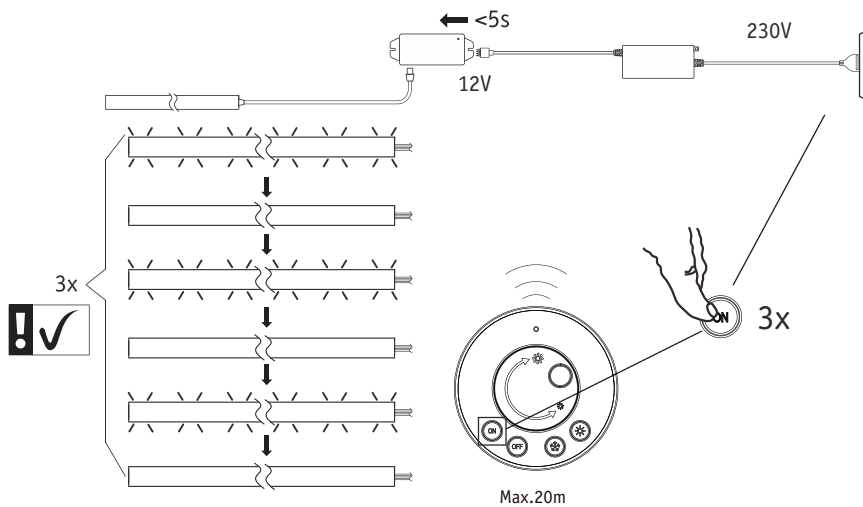

Not incl.

Paulmann
Art.Nr.:999.76

Function of keys

Code Matching

(Press the "ON" button one time within 5s of connecting to the controller)

One remote control can control countless controller (99946/99947/99948), but a controller (99946/99947/99948) can be only controlled by 4 pcs remote control.

Code Clearing

(Press the "NO" button three times within 5s of cancelling the connection to the controller)

Hiermit erklärt Paulmann Licht, dass der Funkanlagentyp Art.-Nr.: 999.73 der Richtlinie 2014/53/EU entspricht. Der vollständige