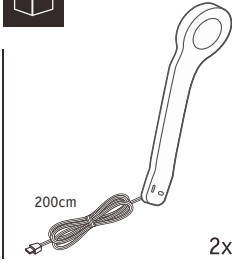

6x

(+MA 326)PEO 04/20

A