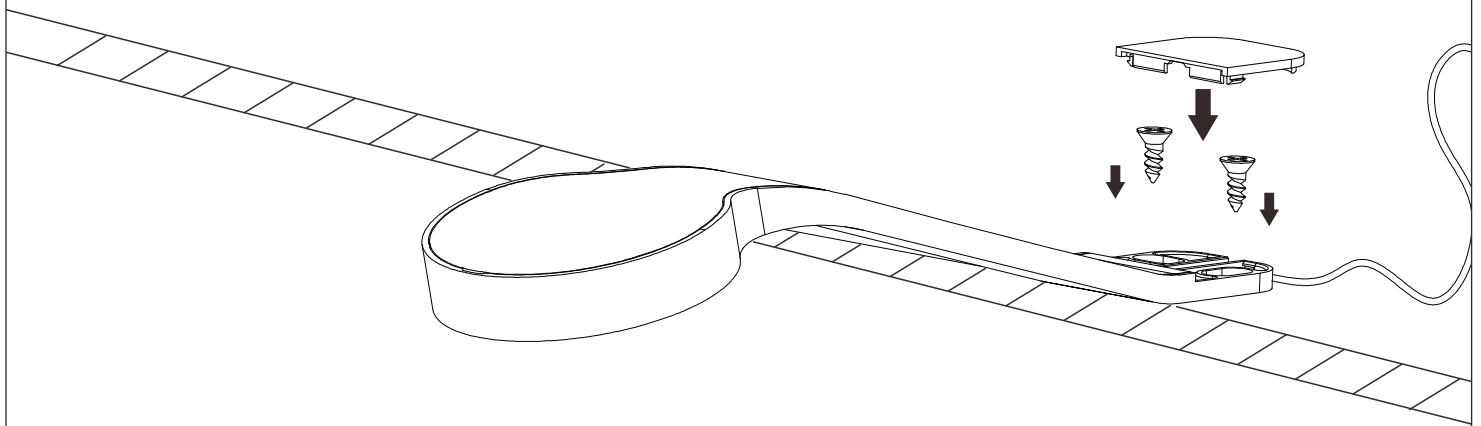

Paulmann

Safety Instructions

1, 2, 3, 4, 5, 6, 7, 8, 11, 12, 13, 14, 16, 17, 19, 20, 22, 23, 24, 25, 26, 27, 28, 29, 33, 34;

Info

www.paulmann.com

Paulmann Licht GmbH
Quezinger Feld 2
31832 Springe
Germany

www.paulmann.com

Art.-Nr.: 999.73

6x

(+MA 326)PEO 04/20

A

B

C1

C2

Not incl.

Paulmann
Art.Nr.:999.76