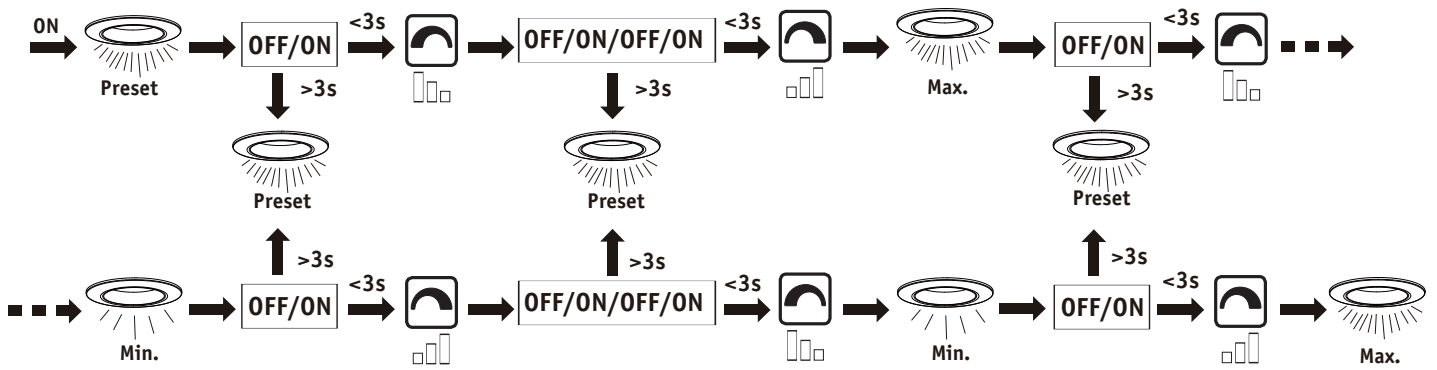

929.70_929.72_929.74

929.76

929.71_929.73_929.75

(+MA326) PSPU 01/20

A

Safety Instructions
Nr. 1, 4, 5, 7

off

item number	hole size
929.70_929.71	ø54mm
929.72_929.73	ø54mm
929.74_929.75	ø55mm

ø x mm

C

a.

b.

Nr. 3, 4, 5, 6

 Preset preset brightness (original preset brightness = max. brightness)	 Max. max. brightness	 brightness to dark	 on 
 Temp. temporary brightness	 Min. min. brightness	 brightness to bright	