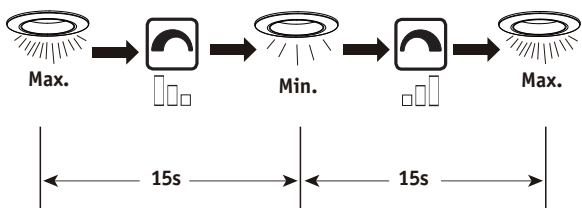

929.70_929.72_929.74

929.76

929.71_929.73_929.75

(+MA326) PSPU 01/20

A

Safety Instructions
Nr. 1, 4, 5, 7

off

item number	hole size
929.70_929.71	ø54mm
929.72_929.73	ø54mm
929.74_929.75	ø55mm

ø x mm

C

a.

b.

Nr. 3, 4, 5, 6

 Preset preset brightness (original preset brightness = max. brightness)	 Max. max. brightness	 brightness to dark	 on 
 Temp. temporary brightness	 Min. min. brightness	 brightness to bright	

• Preset-function •

ENERG Y IJA IE IA
енергия · ενεργεια

A+

A++
A+
A
B
C
D
E

5 kWh/1000h

300 lm
4.2 W
230 V

∇ warm white
2700K

CRI/Ra ≥ 80

ON OFF  ≥50.000

≈30x 1.000h

Lumen 60% <1 s

∅35 mm

 390092976