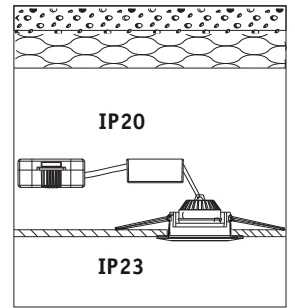

929.70_929.72_929.74

929.76

929.71_929.73_929.75

(+MA326) PSPU 01/20

A

Safety Instructions
Nr. 1, 4, 5, 7

off

item number	hole size
929.70_929.71	ø54mm
929.72_929.73	ø54mm
929.74_929.75	ø55mm

ø x mm

C

a.

b.

Nr. 3, 4, 5, 6

 Preset preset brightness (original preset brightness = max. brightness)	 Max. max. brightness	 brightness to dark	 on 
 Temp. temporary brightness	 Min. min. brightness	 brightness to bright	