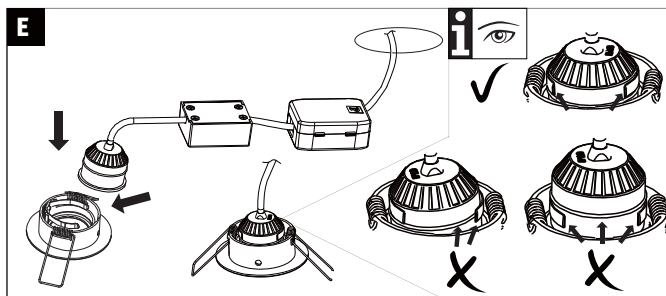

929.70_929.72_929.74

929.76

929.71_929.73_929.75

(+MA326) PSPU 01/20

A

Safety Instructions
Nr. 1, 4, 5, 7

off

item number	hole size
929.70_929.71	ø54mm
929.72_929.73	ø54mm
929.74_929.75	ø55mm

ø x mm

C

a.

b.

Nr. 3, 4, 5, 6

 Preset preset brightness (original preset brightness = max. brightness)	 Max. max. brightness	 brightness to dark	 on 
 Temp. temporary brightness	 Min. min. brightness	 brightness to bright	