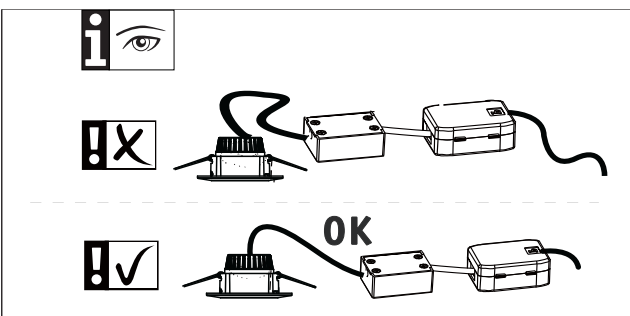

929.70_929.72_929.74

929.76

929.71_929.73_929.75

(+MA326) PSPU 01/20

A

Safety Instructions
Nr. 1, 4, 5, 7

off

item number	hole size
929.70_929.71	ø54mm
929.72_929.73	ø54mm
929.74_929.75	ø55mm

ø x mm

C

a.

b.

Nr. 3, 4, 5, 6

 Preset preset brightness (original preset brightness = max. brightness)	 Max. max. brightness	 brightness to dark	 on 
 Temp. temporary brightness	 Min. min. brightness	 brightness to bright	