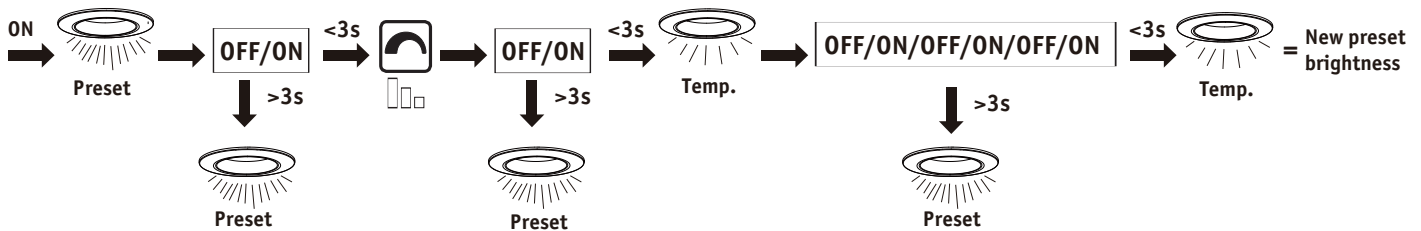

929.70_929.72_929.74

929.76

929.71_929.73_929.75

(+MA326) PSPU 01/20

A

Safety Instructions
Nr. 1, 4, 5, 7

off

item number	hole size
929.70_929.71	ø54mm
929.72_929.73	ø54mm
929.74_929.75	ø55mm

ø x mm

C

a.

b.

Nr. 3, 4, 5, 6

 Preset preset brightness (original preset brightness = max. brightness)	 Max. max. brightness	 brightness to dark	 on 
 Temp. temporary brightness	 Min. min. brightness	 brightness to bright	

• Preset-function •

ENERG Y IJA IE IA
енергия · ενεργεια

A+

A++
A+
A
B
C
D
E

5 kWh/1000h

300 lm
4.2 W
230 V

∇ warm white
2700K

CRI/Ra ≥ 80