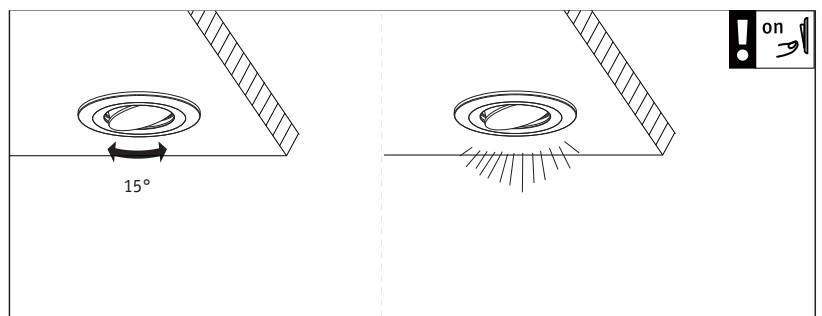

Safety Instructions

1, 2, 3, 4, 5, 6, 7, 10, 12, 13, 14, 15, 16,
17, 18, 19, 20, 21, 22, 24, 28, 33, 34

Info

www.paulmann.com

Paulmann Licht GmbH
Quezinger Feld 2
31832 Springe
Germany

www.paulmann.com

Art.-Nr.: 929.70
929.71
929.72
929.73
929.74
929.75
929.76

929.70_929.72_929.74

929.76

929.71_929.73_929.75

(+MA326) PSPU 01/20

A

Safety Instructions
Nr. 1, 4, 5, 7

off

item number	hole size
929.70_929.71	ø54mm
929.72_929.73	ø54mm
929.74_929.75	ø55mm

ø x mm

C

a.

b.

Nr. 3, 4, 5, 6