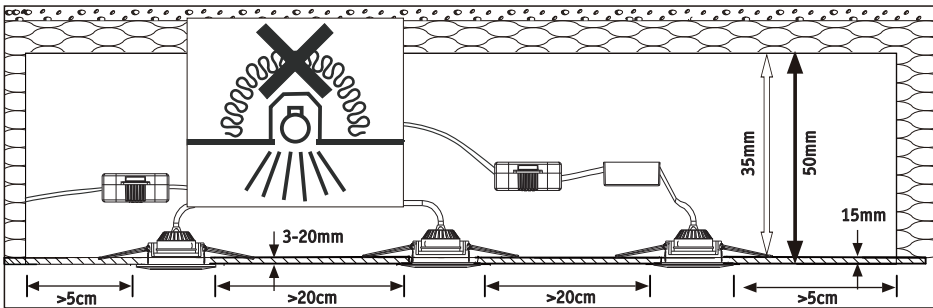

929.70_929.72_929.74

929.76

929.71_929.73_929.75

(+MA326) PSPU 01/20

A

Safety Instructions
Nr. 1, 4, 5, 7

off

item number	hole size
929.70_929.71	ø54mm
929.72_929.73	ø54mm
929.74_929.75	ø55mm

ø x mm

C

a.

b.

Nr. 3, 4, 5, 6

 Preset preset brightness (original preset brightness = max. brightness)	 Max. max. brightness	 brightness to dark	 on 
 Temp. temporary brightness	 Min. min. brightness	 brightness to bright	

ON OFF  ≥50.000

≈30x 1.000h

Lumen 60% <1 s

∅35 mm

 390092976