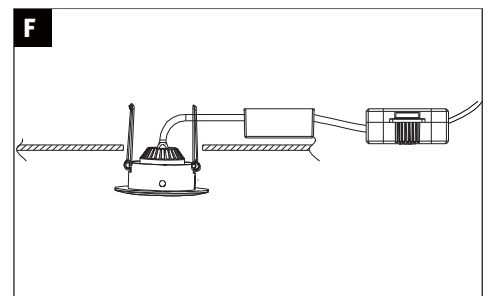

929.70_929.72_929.74

929.76

929.71_929.73_929.75

(+MA326) PSPU 01/20

A

Safety Instructions
Nr. 1, 4, 5, 7

off

item number	hole size
929.70_929.71	ø54mm
929.72_929.73	ø54mm
929.74_929.75	ø55mm

ø x mm

C

a.

b.

Nr. 3, 4, 5, 6

 Preset preset brightness (original preset brightness = max. brightness)	 Max. max. brightness	 brightness to dark	 on 
 Temp. temporary brightness	 Min. min. brightness	 brightness to bright	