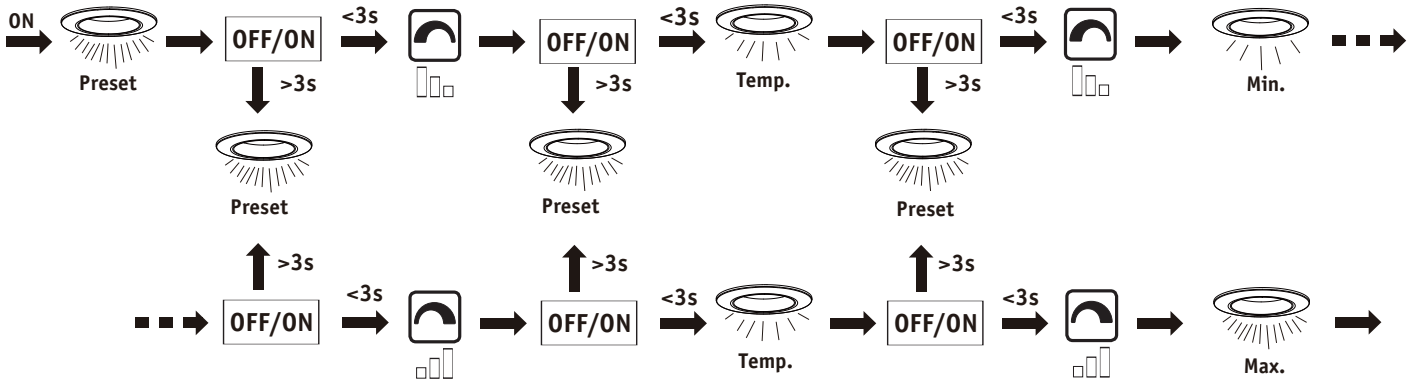

929.70_929.72_929.74

929.76

929.71_929.73_929.75

(+MA326) PSPU 01/20

A

Safety Instructions
Nr. 1, 4, 5, 7

off

item number	hole size
929.70_929.71	ø54mm
929.72_929.73	ø54mm
929.74_929.75	ø55mm

ø x mm

C

a.

b.

Nr. 3, 4, 5, 6

 Preset preset brightness (original preset brightness = max. brightness)	 Max. max. brightness	 brightness to dark	 on 
 Temp. temporary brightness	 Min. min. brightness	 brightness to bright	