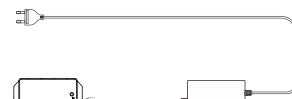

Paulmann
Art.Nr:999.47

Not incl.

Driver: Max.36W