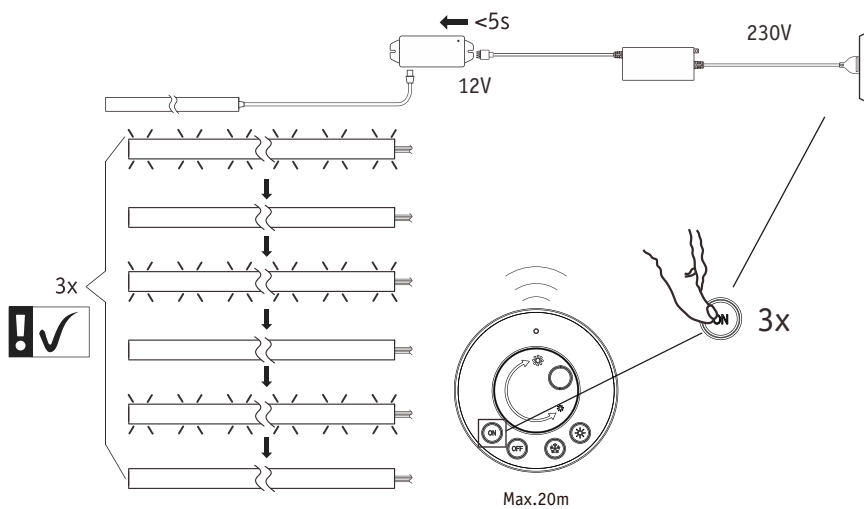

Function of keys

Code Matching

(Press the "ON" button one time within 5s of connecting to the controller)

One remote control can control countless controller (99946/99947/99948), but a controller (99946/99947/99948) can be only controlled by 4 pcs remote control.

Code Clearing

(Press the "NO" button three times within 5s of cancelling the connection to the controller)

Hiermit erklärt Paulmann Licht, dass der Funkanlagentyp Art.-Nr.: 999.49/999.50 der Richtlinie 2014/53/EU entspricht. Der vollständige