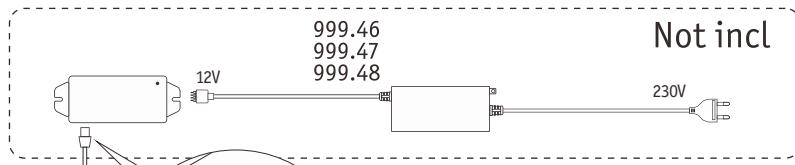

Paulmann

Safety Instructions

1, 2, 3, 4, 7, 8, 11, 12, 13, 14, 16, 17, 18, 19, 20, 33, 34;

Info

www.paulmann.com

Paulmann Licht GmbH
Quezinger Feld 2
31832 Springe
Germany

www.paulmann.com

Art.-Nr.: 999.49
999.50

999.49/50

200cm

(+MA 326)PE0 04 /20

A

B

Not incl.

Driver: Max.12W

Paulmann
Art.Nr:999.46

Not incl.

Driver: Max.25W

Paulmann
Art.Nr:999.47

Not incl.

Driver: Max.36W

Paulmann
Art.Nr:999.48

Not incl.

Paulmann
Art.Nr:999.76