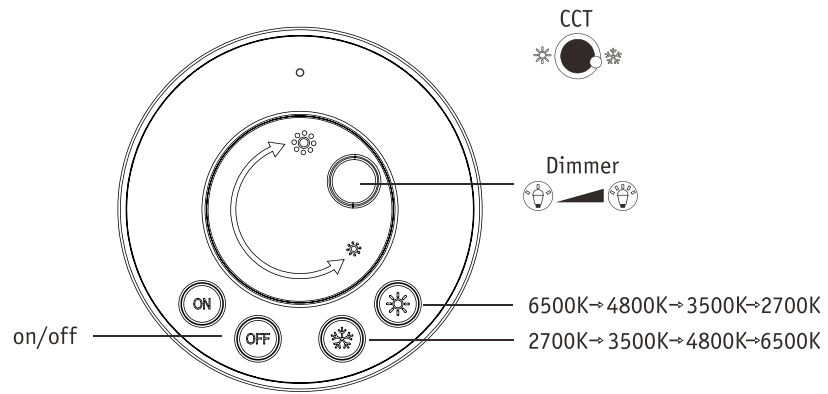

Function of keys

Code Matching

(Press the "ON" button one time within 5s of connecting to the controller)

One remote control can control countless controller (99946/99947/99948), but a controller (99946/99947/99948) can be only controlled by 4 pcs remote control.