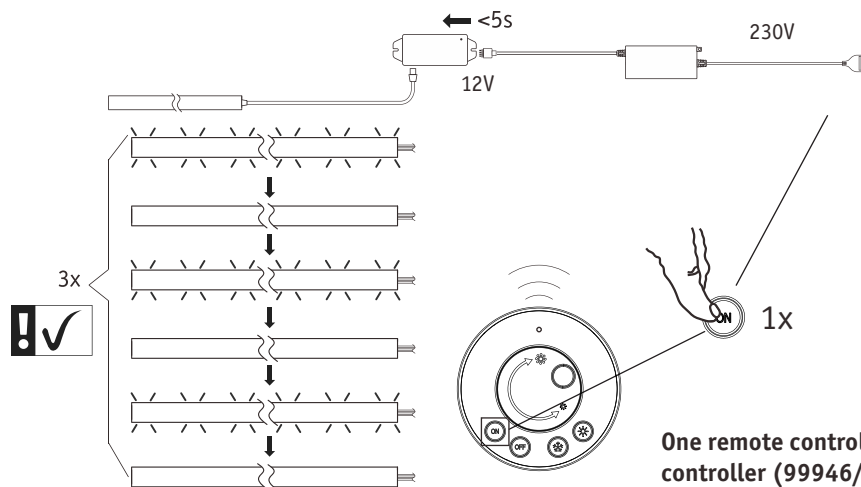

Function of keys

Code Matching

(Press the "ON" button one time within 5s of connecting to the controller)

One remote control can control countless controller (99946/99947/99948), but a controller (99946/99947/99948) can be only controlled by 4 pcs remote control.

Code Clearing

(Press the "NO" button three times within 5s of cancelling the connection to the controller)

Hiermit erklärt Paulmann Licht, dass der Funkanlagentyp Art.-Nr.: 999.49/999.50 der Richtlinie 2014/53/EU entspricht. Der vollständige