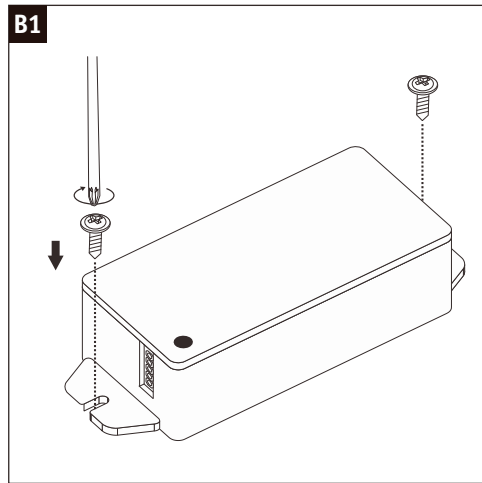

Not incl.

Paulmann
Art.Nr:999.76

Function of keys

Code Matching

(Press the "ON" button one time within 5s of connecting to the controller)

One remote control can control countless controller (99946/99947/99948), but a controller (99946/99947/99948) can be only controlled by 4 pcs remote control.