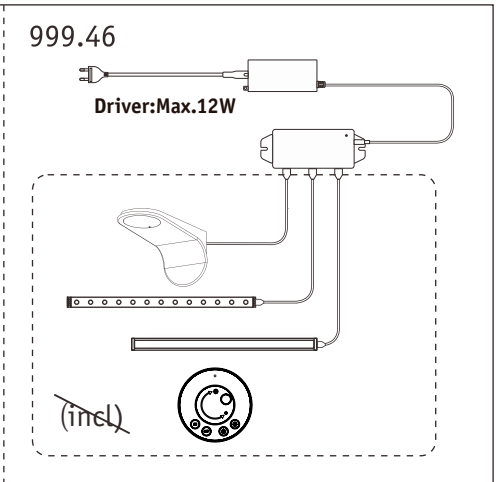

Paulmann

Safety Instructions

1, 2, 3, 4, 5, 6, 7, 8, 11, 14, 19, 22, 23, 24, 25, 26, 27, 28, 29, 33, 34;

Info

www.paulmann.com

Paulmann Licht GmbH
Quezinger Feld 2
31832 Springe
Germany

www.paulmann.com

<p>Art.-Nr.: 999.46 999.47 999.48</p> <p>(+MA 326)PEO 04/21</p> 	<p>999.46</p> 	<p>999.47</p> 	<p>999.48</p> 	
---	--	--	--	---

Not incl.

Paulmann
Art.Nr:999.76

Function of keys

Code Matching

(Press the "ON" button one time within 5s of connecting to the controller)

One remote control can control countless controller (99946/99947/99948), but a controller (99946/99947/99948) can be only controlled by 4 pcs remote control.