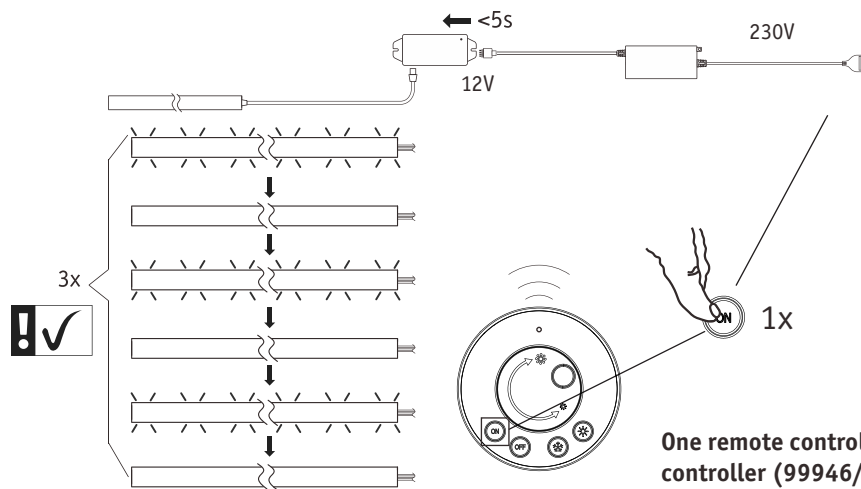

Not incl.

Paulmann
Art.Nr:999.76

Function of keys

Code Matching

(Press the "ON" button one time within 5s of connecting to the controller)

One remote control can control countless controller (99946/99947/99948), but a controller (99946/99947/99948) can be only controlled by 4 pcs remote control.

Code Clearing

(Press the "NO" button three times within 5s of cancelling the connection to the controller)

Hiermit erklärt Paulmann Licht, dass der Funkanlagentyp Art.-Nr.: 999.46/999.47/999.48 der Richtlinie 2014/53/EU entspricht. Der vollständige