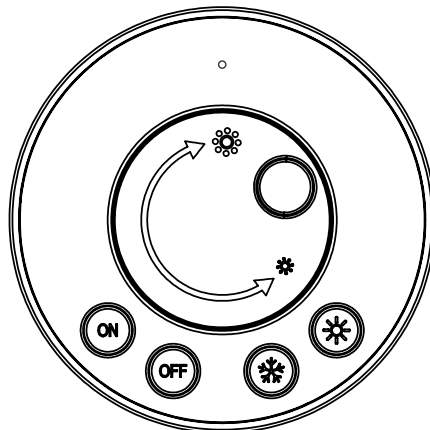

Not incl.

Paulmann
Art.Nr:999.76

Function of keys

Code Matching

(Press the "ON" button one time within 5s of connecting to the controller)

One remote control can control countless controller (99946/99947/99948), but a controller (99946/99947/99948) can be only controlled by 4 pcs remote control.

Code Clearing

(Press the "NO" button three times within 5s of cancelling the connection to the controller)

Hiermit erklärt Paulmann Licht, dass der Funkanlagentyp Art.-Nr.: 999.46/999.47/999.48 der Richtlinie 2014/53/EU entspricht. Der vollständige