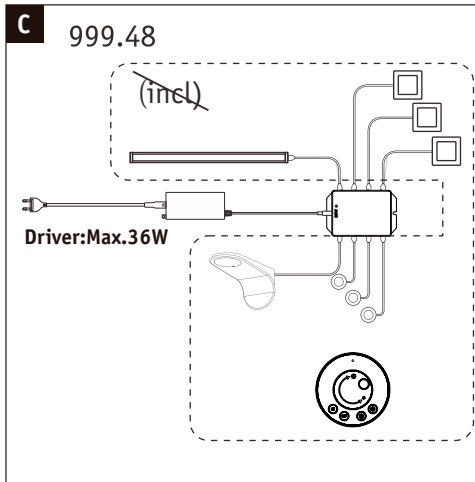

Paulmann

Safety Instructions

1, 2, 3, 4, 5, 6, 7, 8, 11, 14, 19, 22, 23, 24, 25, 26, 27, 28, 29, 33, 34;

Info

www.paulmann.com

Paulmann Licht GmbH
Quezinger Feld 2
31832 Springe
Germany

www.paulmann.com

<p>Art.-Nr.: 999.46 999.47 999.48</p> <p>(+MA 326)PEO 04/21</p> 	<p>999.46</p> 	<p>999.47</p> 	<p>999.48</p> 	
---	--	--	--	---

Not incl.

Paulmann
Art.Nr:999.76

Function of keys

Code Matching

(Press the "ON" button one time within 5s of connecting to the controller)

One remote control can control countless controller (99946/99947/99948), but a controller (99946/99947/99948) can be only controlled by 4 pcs remote control.

Code Clearing

(Press the "NO" button three times within 5s of cancelling the connection to the controller)

Hiermit erklärt Paulmann Licht, dass der Funkanlagentyp Art.-Nr.: 999.46/999.47/999.48 der Richtlinie 2014/53/EU entspricht. Der vollständige