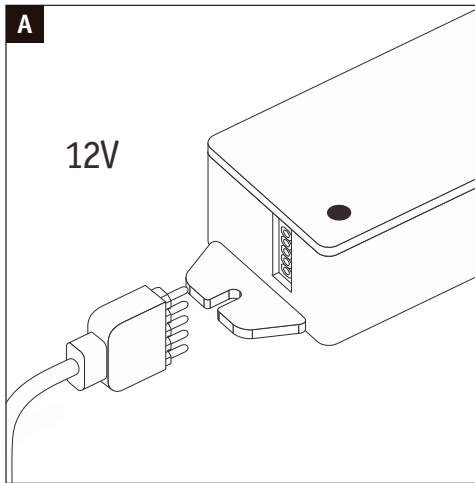

Not incl.

Paulmann
Art.Nr:999.76

Function of keys

Code Matching

(Press the "ON" button one time within 5s of connecting to the controller)

One remote control can control countless controller (99946/99947/99948), but a controller (99946/99947/99948) can be only controlled by 4 pcs remote control.