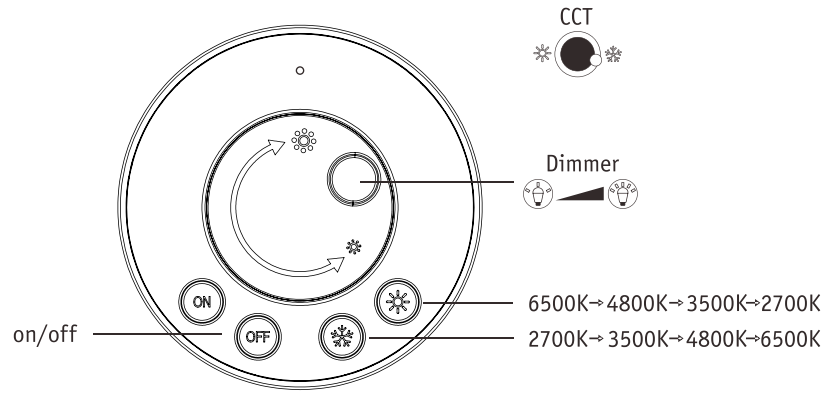

Not incl.

Paulmann
Art.Nr:999.76

Function of keys

Code Matching

(Press the "ON" button one time within 5s of connecting to the controller)

One remote control can control countless controller (99946/99947/99948), but a controller (99946/99947/99948) can be only controlled by 4 pcs remote control.

Code Clearing

(Press the "NO" button three times within 5s of cancelling the connection to the controller)

Hiermit erklärt Paulmann Licht, dass der Funkanlagentyp Art.-Nr.: 999.46/999.47/999.48 der Richtlinie 2014/53/EU entspricht. Der vollständige