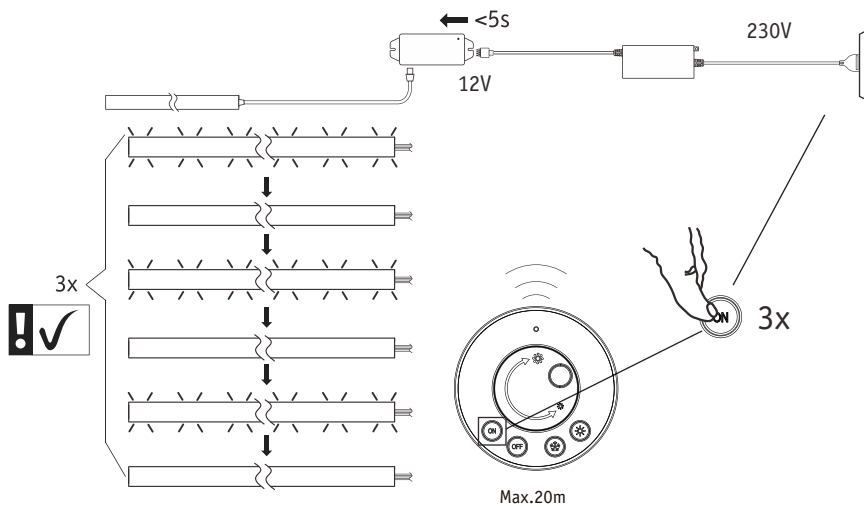

Not incl.

Paulmann
Art.Nr:999.76

Function of keys

Code Matching

(Press the "ON" button one time within 5s of connecting to the controller)

One remote control can control countless controller (99946/99947/99948), but a controller (99946/99947/99948) can be only controlled by 4 pcs remote control.

Code Clearing

(Press the "NO" button three times within 5s of cancelling the connection to the controller)

Hiermit erklärt Paulmann Licht, dass der Funkanlagentyp Art.-Nr.: 999.46/999.47/999.48 der Richtlinie 2014/53/EU entspricht. Der vollständige