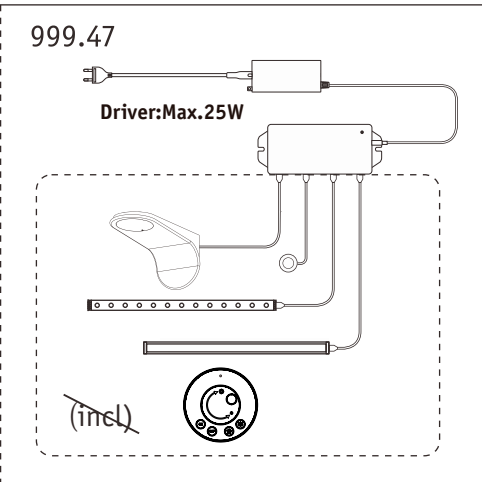

Not incl.

Paulmann
Art.Nr:999.76

Function of keys

Code Matching

(Press the "ON" button one time within 5s of connecting to the controller)

One remote control can control countless controller (99946/99947/99948), but a controller (99946/99947/99948) can be only controlled by 4 pcs remote control.