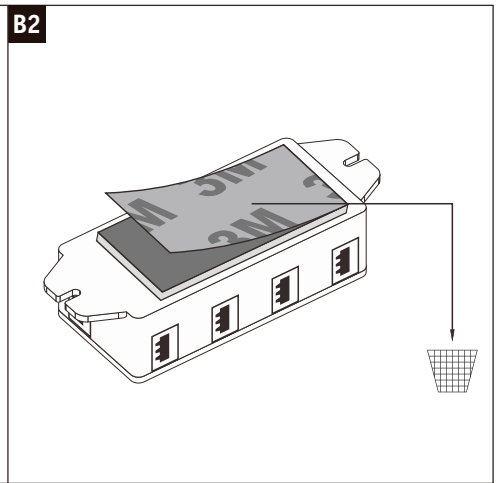

Not incl.

Paulmann
Art.Nr:999.76

Function of keys

Code Matching

(Press the "ON" button one time within 5s of connecting to the controller)

One remote control can control countless controller (99946/99947/99948), but a controller (99946/99947/99948) can be only controlled by 4 pcs remote control.