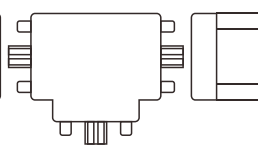

Paulmann
Art.Nr:999.64

Not incl.