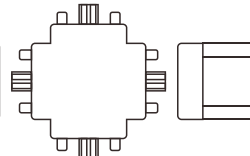

Paulmann
Art.Nr:999.65

Not incl.