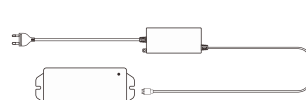

Paulmann
Art.Nr:999.46

Not incl.

Driver: Max.25W