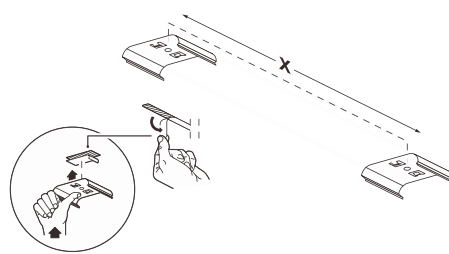

Paulmann

Safety Instructions

1, 2, 3, 4, 5, 6, 7, 8, 11, 14, 19, 22, 23, 24, 25, 26, 27, 28, 29, 33, 34;

Info

www.paulmann.com

Paulmann Licht GmbH
Quezinger Feld 2
31832 Springe
Germany

www.paulmann.com

Art.-Nr.: 999.62
999.63

99962/63

(+MA 326)PEO 04/20

A

B1

B2

C

Not incl.

Paulmann
Art.Nr:999.64

Not incl.

Paulmann
Art.Nr:999.65

Not incl.

Paulmann
Art.Nr:999.66

Not incl.

Paulmann
Art.Nr:999.67

Not incl.

Driver: Max.12W

Paulmann
Art.Nr:999.46

Not incl.

Driver: Max.25W

Paulmann
Art.Nr:999.47

Not incl.

Driver: Max.36W

Paulmann
Art.Nr:999.48

Not incl.

Paulmann
Art.Nr:999.76