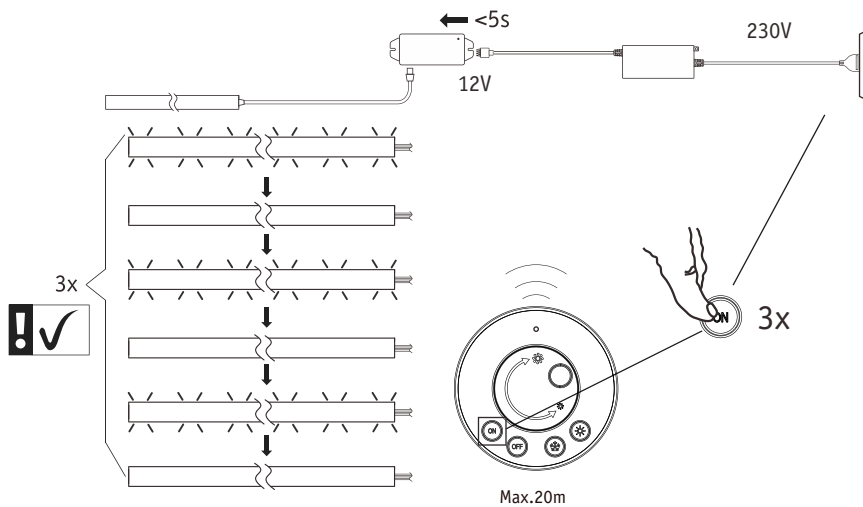

Paulmann
Art.Nr:999.76

Function of keys

Code Matching

(Press the "ON" button one time within 5s of connecting to the controller)

One remote control can control countless controller (99946/99947/99948), but a controller (99946/99947/99948) can be only controlled by 4 pcs remote control.

Code Clearing

(Press the "NO" button three times within 5s of cancelling the connection to the controller)

Hiermit erklärt Paulmann Licht, dass der Funkanlagentyp Art.-Nr.: 999.62/999.63 der Richtlinie 2014/53/EU entspricht. Der vollständige