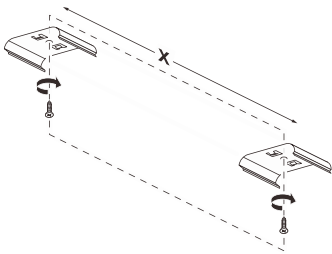

Paulmann

Safety Instructions

1, 2, 3, 4, 5, 6, 7, 8, 11, 14, 19, 22, 23, 24, 25, 26, 27, 28, 29, 33, 34;

Info

www.paulmann.com

Paulmann Licht GmbH
Quezinger Feld 2
31832 Springe
Germany

www.paulmann.com

Art.-Nr.: 999.62
999.63

99962/63

(+MA 326)PEO 04/20

A

B1

B2

C

Not incl.

Paulmann
Art.Nr:999.64

Not incl.

Paulmann
Art.Nr:999.65

Not incl.

Paulmann
Art.Nr:999.66

Not incl.

Paulmann
Art.Nr:999.67

Not incl.

Driver: Max.12W

Paulmann
Art.Nr:999.46

Not incl.

Driver: Max.25W

Paulmann
Art.Nr:999.47

Not incl.

Driver: Max.36W

Paulmann
Art.Nr:999.48

Not incl.

Paulmann
Art.Nr:999.76