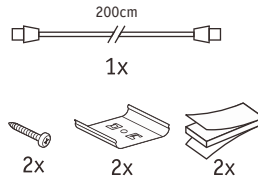

Paulmann

Safety Instructions

1, 2, 3, 4, 5, 6, 7, 8, 11, 14, 19, 22, 23, 24, 25, 26, 27, 28, 29, 33, 34;

Info

www.paulmann.com

Paulmann Licht GmbH
Quezinger Feld 2
31832 Springe
Germany

www.paulmann.com

Art.-Nr.: 999.62
999.63

99962/63

(+MA 326)PEO 04/20

A

B1

B2

C

Not incl.

Paulmann
Art.Nr:999.64

Not incl.

Paulmann
Art.Nr:999.65

Not incl.

Paulmann
Art.Nr:999.66

Not incl.

Paulmann
Art.Nr:999.67

Not incl.

Driver: Max.12W

Paulmann
Art.Nr:999.46

Not incl.

Driver: Max.25W

Paulmann
Art.Nr:999.47

Not incl.

Driver: Max.36W

Paulmann
Art.Nr:999.48

Not incl.

Paulmann
Art.Nr:999.76