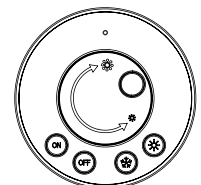

Paulmann
Art.Nr:999.76

Function of keys

Code Matching

(Press the "ON" button one time within 5s of connecting to the controller)

One remote control can control countless controller (99946/99947/99948), but a controller (99946/99947/99948) can be only controlled by 4 pcs remote control.