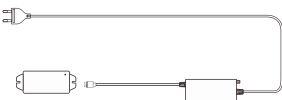

Paulmann
Art.Nr:999.67

Not incl.

Driver: Max.12W