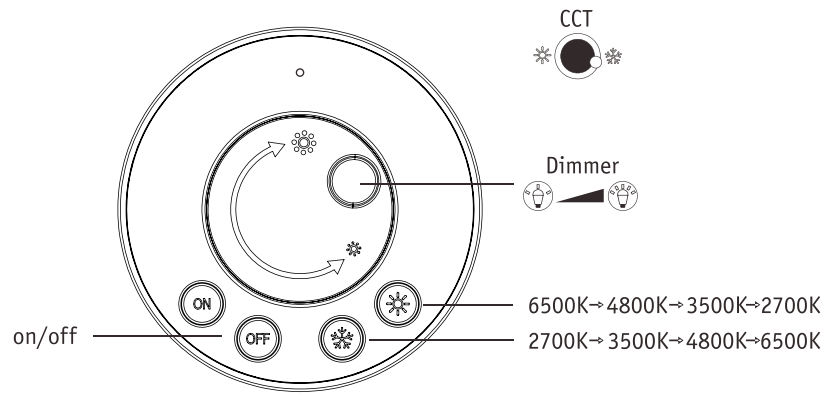

Paulmann
Art.Nr:999.76

Function of keys

Code Matching

(Press the "ON" button one time within 5s of connecting to the controller)

One remote control can control countless controller (99946/99947/99948), but a controller (99946/99947/99948) can be only controlled by 4 pcs remote control.