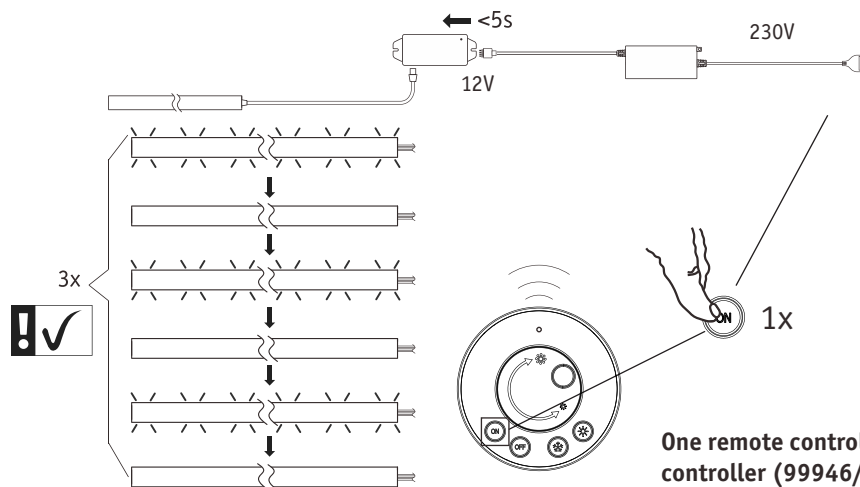

Paulmann
Art.Nr:999.76

Function of keys

Code Matching

(Press the "ON" button one time within 5s of connecting to the controller)

One remote control can control countless controller (99946/99947/99948), but a controller (99946/99947/99948) can be only controlled by 4 pcs remote control.