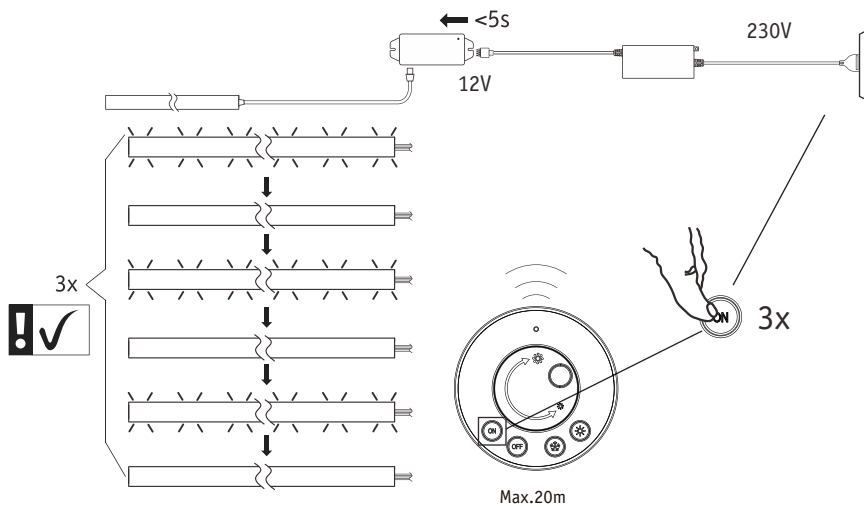

Code Matching

(Press the "ON" button one time within 5s of connecting to the controller)

One remote control can control countless controller (99946/99947/99948), but a controller (99946/99947/99948) can be only controlled by 4 pcs remote control.

Code Clearing

(Press the "NO" button three times within 5s of cancelling the connection to the controller)

Hiermit erklärt Paulmann Licht, dass der Funkanlagentyp Art.-Nr.: 999.60/999.61 der Richtlinie 2014/53/EU entspricht. Der vollständige