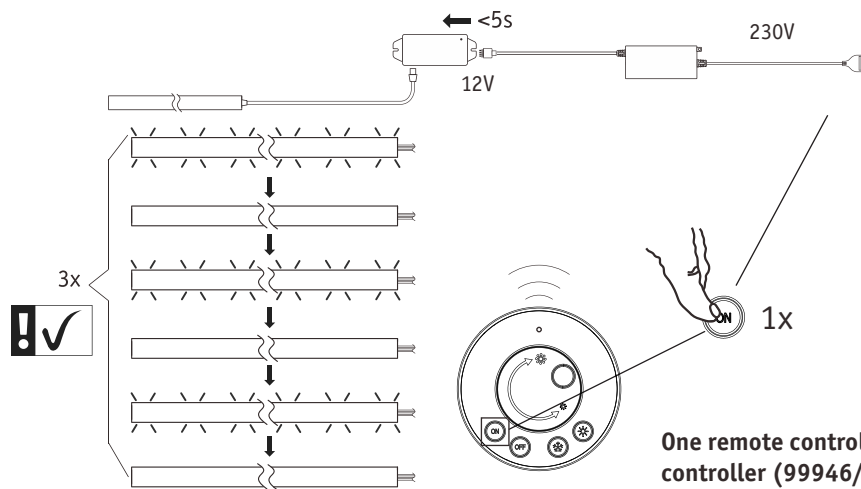

Code Matching

(Press the "ON" button one time within 5s of connecting to the controller)

One remote control can control countless controller (99946/99947/99948), but a controller (99946/99947/99948) can be only controlled by 4 pcs remote control.

Code Clearing

(Press the "NO" button three times within 5s of cancelling the connection to the controller)

Hiermit erklärt Paulmann Licht, dass der Funkanlagentyp Art.-Nr.: 999.60/999.61 der Richtlinie 2014/53/EU entspricht. Der vollständige