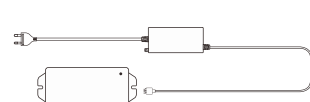

Paulmann
Art.Nr:999.46

Not incl.

Driver: Max.25W