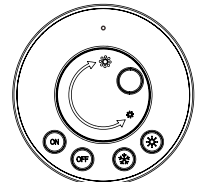

Driver: Max.25W

Paulmann
Art.Nr:999.47

Not incl.

Driver: Max.36W

Paulmann
Art.Nr:999.48

Not incl.

Paulmann
Art.Nr:999.76

Function of keys

Code Matching

(Press the "ON" button one time within 5s of connecting to the controller)

One remote control can control countless controller (99946/99947/99948), but a controller (99946/99947/99948) can be only controlled by 4 pcs remote control.