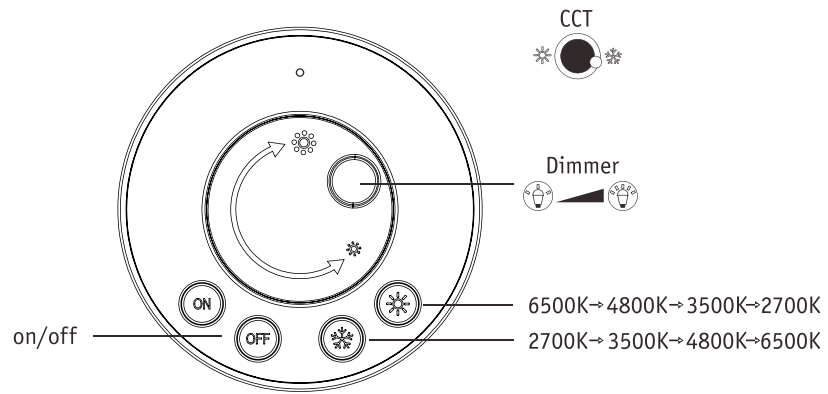

Code Matching

(Press the "ON" button one time within 5s of connecting to the controller)

One remote control can control countless controller (99946/99947/99948), but a controller (99946/99947/99948) can be only controlled by 4 pcs remote control.