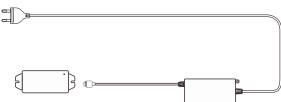

D

E

F

G

Not incl.

Driver: Max.12W

Paulmann
Art.Nr:999.46

Not incl.