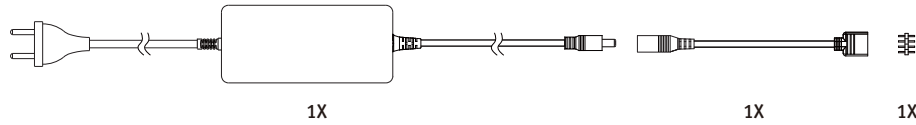

Paulmann

Safety Instructions

1, 2, 3, 4, 5, 6, 10, 11, 13, 14, 19,
22, 23, 24, 25, 26, 33, 34

Info

www.paulmann.com

Paulmann Licht GmbH
Quezinger Feld 2
31832 Springe
Germany

www.paulmann.com

Art.-Nr.: 977.63

977.63

(+MA 326) PXY 10/19

Power Supply 60W
Art.-Nr.: 977.63

on
off IN
230V~

Nr. 11

A YourLED Stripe/YourLED ECO Stripe

B YourLED StripeRGB

C