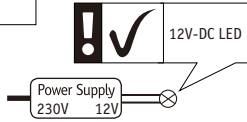

977.63

(+MA 326) PXY 10/19

Power Supply 60W
Art.-Nr.: 977.63

on
off IN
230V~

Nr. 11

A YourLED Stripe/YourLED ECO Stripe

B YourLED StripeRGB

C