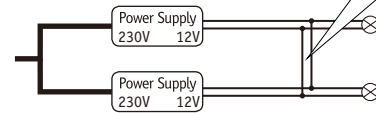

977.63

(+MA 326) PXY 10/19

Power Supply 60W
Art.-Nr.: 977.63

on
off IN
230V~

Nr. 11

A YourLED Stripe/YourLED ECO Stripe

B YourLED StripeRGB

C