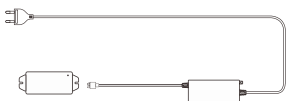

B1

B2

C

D

Not incl.

Driver: Max.12W

Paulmann
Art.Nr:999.46

Not incl.