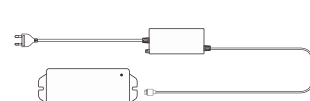

Paulmann
Art.Nr:999.46

Not incl.

Driver: Max.25W