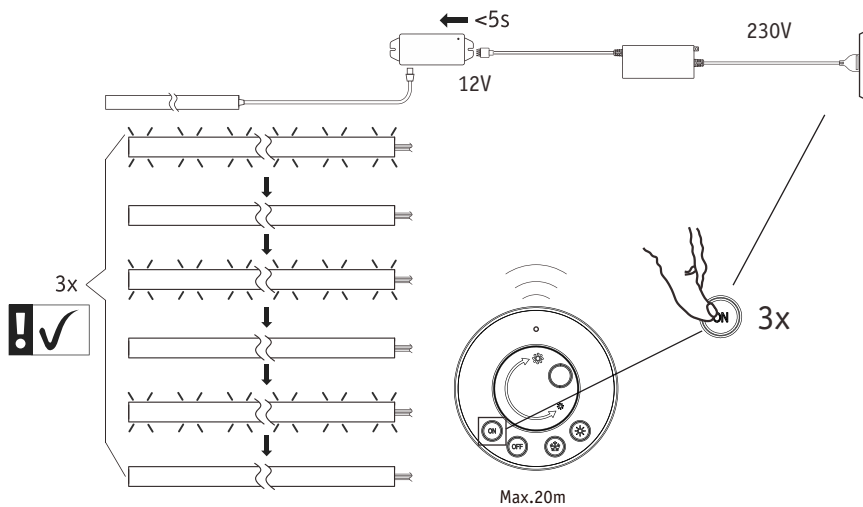

Code Matching

(Press the "ON" button one time within 5s of connecting to the controller)

One remote control can control countless controller (99946/99947/99948), but a controller (99946/99947/99948) can be only controlled by 4 pcs remote control.

Code Clearing

(Press the "NO" button three times within 5s of cancelling the connection to the controller)

Hiermit erklärt Paulmann Licht, dass der Funkanlagentyp Art.-Nr.: 999.51 der Richtlinie 2014/53/EU entspricht. Der vollständige