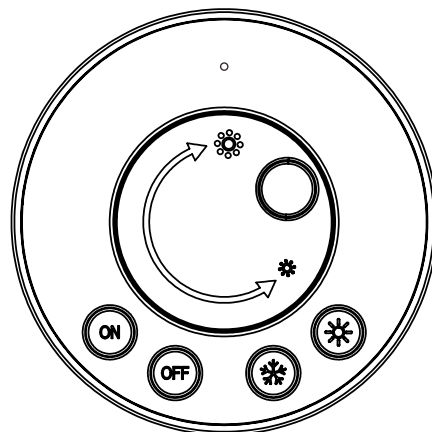

Paulmann

Safety Instructions

1, 2, 3, 4, 5, 6, 7, 8, 11, 14, 19, 22, 23, 24, 25, 26, 27, 28, 29, 33, 34;

Info

www.paulmann.com

Paulmann Licht GmbH
Quezinger Feld 2
31832 Springe
Germany

www.paulmann.com

<p>Art.-Nr.: 999.46 999.47 999.48</p> <p>(+MA 326)PEO 04/21</p>	<p>999.46</p> <p>1x 1x 2x 1x</p>	<p>999.47</p> <p>1x 1x 2x 1x</p>	<p>999.48</p> <p>1x 1x 2x 1x</p>	
---	---	---	---	--

Not incl.

Paulmann
Art.Nr:999.76

Function of keys

Code Matching

(Press the "ON" button one time within 5s of connecting to the controller)

One remote control can control countless controller (99946/99947/99948), but a controller (99946/99947/99948) can be only controlled by 4 pcs remote control.

Code Clearing

(Press the "NO" button three times within 5s of cancelling the connection to the controller)

Hiermit erklärt Paulmann Licht, dass der Funkanlagentyp Art.-Nr.: 999.46/999.47/999.48 der Richtlinie 2014/53/EU entspricht. Der vollständige