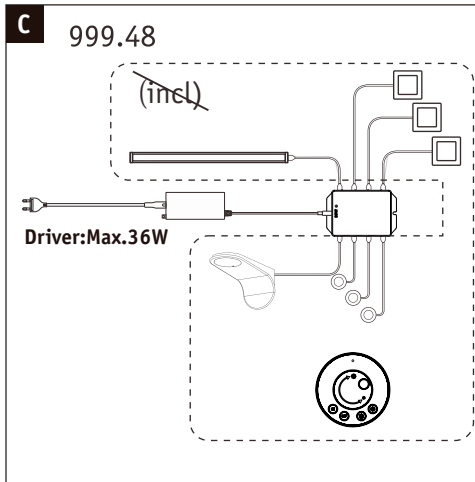

Paulmann

Safety Instructions

1, 2, 3, 4, 5, 6, 7, 8, 11, 14, 19, 22, 23, 24, 25, 26, 27, 28, 29, 33, 34;

Info

www.paulmann.com

Paulmann Licht GmbH
Quezinger Feld 2
31832 Springe
Germany

www.paulmann.com

<p>Art.-Nr.: 999.46 999.47 999.48</p> <p>(+MA 326)PEO 04/21</p>	<p>999.46</p> <p>1x 1x 2x 1x</p>	<p>999.47</p> <p>1x 1x 2x 1x</p>	<p>999.48</p> <p>1x 1x 2x 1x</p>	
---	---	---	---	--

Not incl.

Paulmann
Art.Nr:999.76

Function of keys

Code Matching

(Press the "ON" button one time within 5s of connecting to the controller)

One remote control can control countless controller (99946/99947/99948), but a controller (99946/99947/99948) can be only controlled by 4 pcs remote control.

Code Clearing

(Press the "NO" button three times within 5s of cancelling the connection to the controller)

Hiermit erklärt Paulmann Licht, dass der Funkanlagentyp Art.-Nr.: 999.46/999.47/999.48 der Richtlinie 2014/53/EU entspricht. Der vollständige