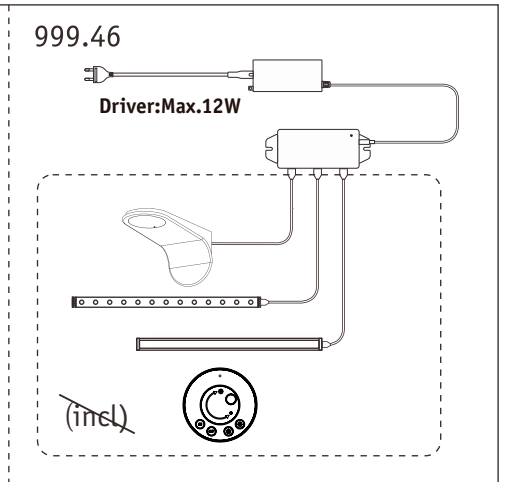

Paulmann

Safety Instructions

1, 2, 3, 4, 5, 6, 7, 8, 11, 14, 19, 22, 23, 24, 25, 26, 27, 28, 29, 33, 34;

Info

www.paulmann.com

Paulmann Licht GmbH
Quezinger Feld 2
31832 Springe
Germany

www.paulmann.com

<p>Art.-Nr.: 999.46 999.47 999.48</p> <p>(+MA 326)PEO 04/21</p>	<p>999.46</p> <p>1x 1x 2x 1x</p>	<p>999.47</p> <p>1x 1x 2x 1x</p>	<p>999.48</p> <p>1x 1x 2x 1x</p>	
---	---	---	---	--

Not incl.

Paulmann
Art.Nr:999.76

Function of keys

Code Matching

(Press the "ON" button one time within 5s of connecting to the controller)

One remote control can control countless controller (99946/99947/99948), but a controller (99946/99947/99948) can be only controlled by 4 pcs remote control.