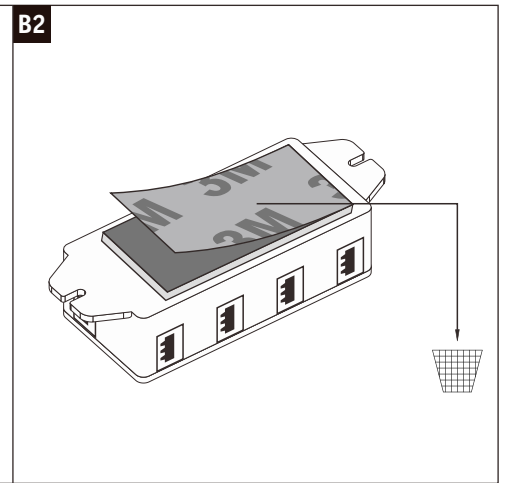

Paulmann

Safety Instructions

1, 2, 3, 4, 5, 6, 7, 8, 11, 14, 19, 22, 23, 24, 25, 26, 27, 28, 29, 33, 34;

Info

www.paulmann.com

Paulmann Licht GmbH
Quezinger Feld 2
31832 Springe
Germany

www.paulmann.com

<p>Art.-Nr.: 999.46 999.47 999.48</p> <p>(+MA 326)PEO 04/21</p>	<p>999.46</p> <p>1x 1x 2x 1x</p>	<p>999.47</p> <p>1x 1x 2x 1x</p>	<p>999.48</p> <p>1x 1x 2x 1x</p>	
---	---	---	---	--

Not incl.

Paulmann
Art.Nr:999.76

Function of keys

Code Matching

(Press the "ON" button one time within 5s of connecting to the controller)

One remote control can control countless controller (99946/99947/99948), but a controller (99946/99947/99948) can be only controlled by 4 pcs remote control.