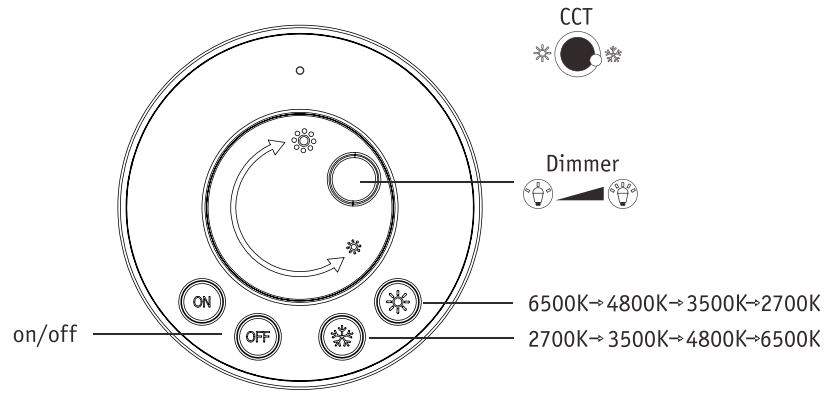

Paulmann

Safety Instructions

1, 2, 3, 4, 5, 6, 7, 8, 11, 14, 19, 22, 23, 24, 25, 26, 27, 28, 29, 33, 34;

Info

www.paulmann.com

Paulmann Licht GmbH
Quezinger Feld 2
31832 Springe
Germany

www.paulmann.com

<p>Art.-Nr.: 999.46 999.47 999.48</p> <p>(+MA 326)PEO 04/21</p>	<p>999.46</p> <p>1x 1x 2x 1x</p>	<p>999.47</p> <p>1x 1x 2x 1x</p>	<p>999.48</p> <p>1x 1x 2x 1x</p>	
---	---	---	---	--

Not incl.

Paulmann
Art.Nr:999.76

Function of keys

Code Matching

(Press the "ON" button one time within 5s of connecting to the controller)

One remote control can control countless controller (99946/99947/99948), but a controller (99946/99947/99948) can be only controlled by 4 pcs remote control.

Code Clearing

(Press the "NO" button three times within 5s of cancelling the connection to the controller)

Hiermit erklärt Paulmann Licht, dass der Funkanlagentyp Art.-Nr.: 999.46/999.47/999.48 der Richtlinie 2014/53/EU entspricht. Der vollständige