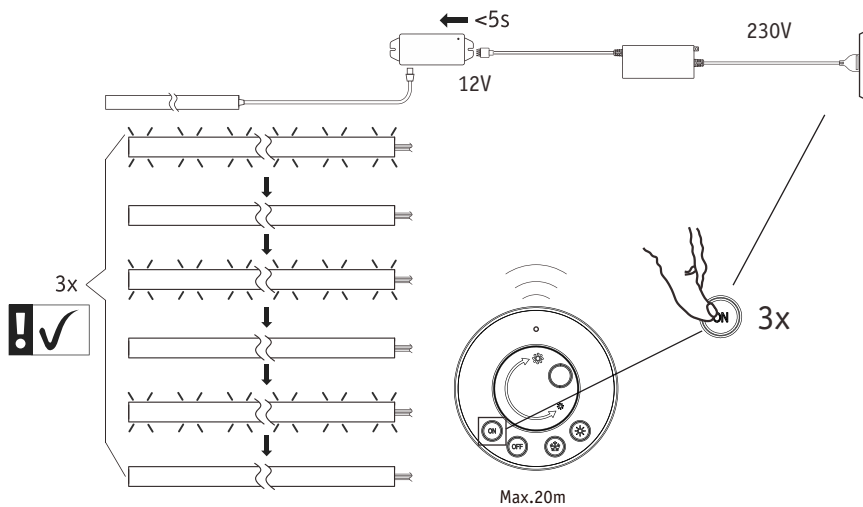

Not incl.

Paulmann
Art.Nr:999.76

Function of keys

Code Matching

(Press the "ON" button one time within 5s of connecting to the controller)

One remote control can control countless controller (99946/99947/99948), but a controller (99946/99947/99948) can be only controlled by 4 pcs remote control.

Code Clearing

(Press the "NO" button three times within 5s of cancelling the connection to the controller)

Hiermit erklärt Paulmann Licht, dass der Funkanlagentyp Art.-Nr.: 999.46/999.47/999.48 der Richtlinie 2014/53/EU entspricht. Der vollständige