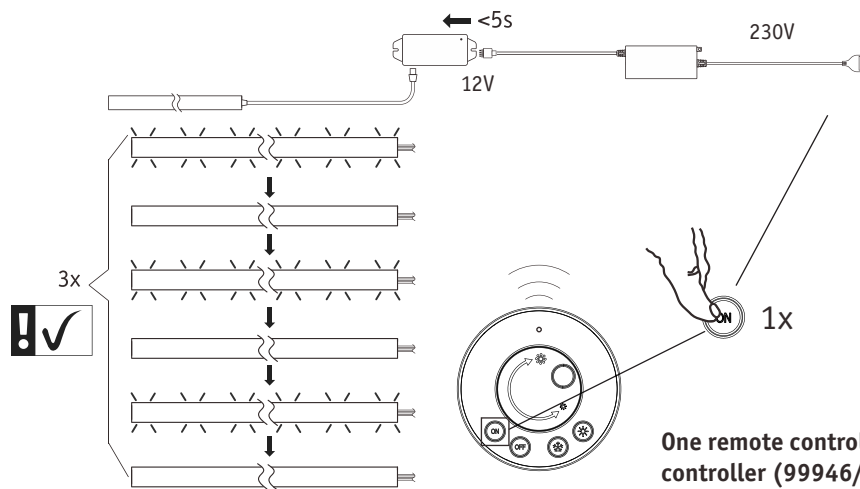

Not incl.

Paulmann
Art.Nr:999.76

Function of keys

Code Matching

(Press the "ON" button one time within 5s of connecting to the controller)

One remote control can control countless controller (99946/99947/99948), but a controller (99946/99947/99948) can be only controlled by 4 pcs remote control.

Code Clearing

(Press the "NO" button three times within 5s of cancelling the connection to the controller)

Hiermit erklärt Paulmann Licht, dass der Funkanlagentyp Art.-Nr.: 999.46/999.47/999.48 der Richtlinie 2014/53/EU entspricht. Der vollständige