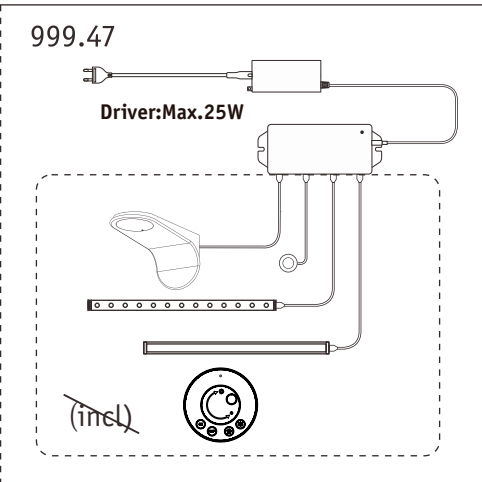

Paulmann

Safety Instructions

1, 2, 3, 4, 5, 6, 7, 8, 11, 14, 19, 22, 23, 24, 25, 26, 27, 28, 29, 33, 34;

Info

www.paulmann.com

Paulmann Licht GmbH
Quezinger Feld 2
31832 Springe
Germany

www.paulmann.com

<p>Art.-Nr.: 999.46 999.47 999.48</p> <p>(+MA 326)PEO 04/21</p>	<p>999.46</p> <p>1x 1x 2x 1x</p>	<p>999.47</p> <p>1x 1x 2x 1x</p>	<p>999.48</p> <p>1x 1x 2x 1x</p>	
---	---	---	---	--

Not incl.

Paulmann
Art.Nr:999.76

Function of keys

Code Matching

(Press the "ON" button one time within 5s of connecting to the controller)

One remote control can control countless controller (99946/99947/99948), but a controller (99946/99947/99948) can be only controlled by 4 pcs remote control.