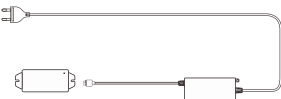

Not incl.

Driver: Max.12W