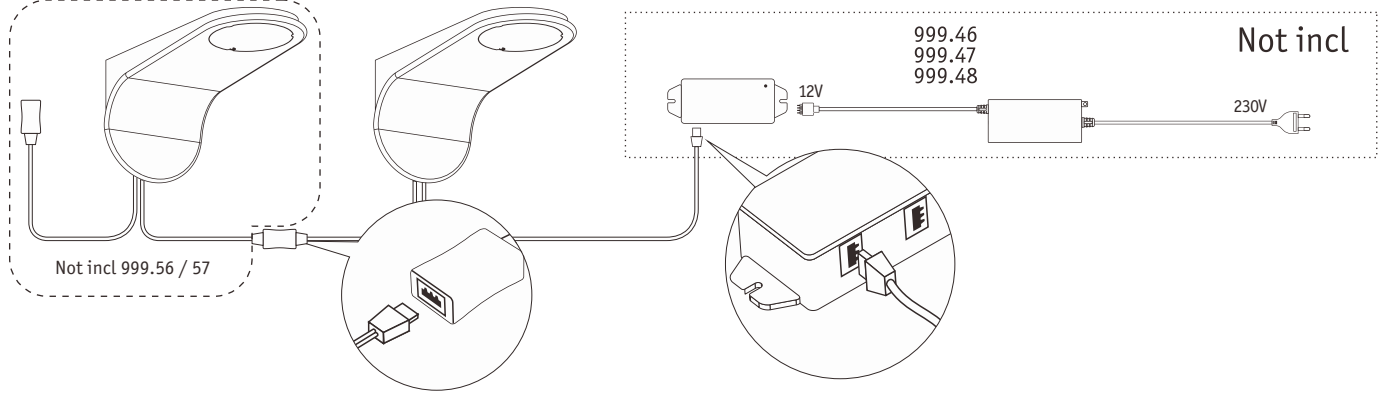

(+MA 326)PEO 04/20

A