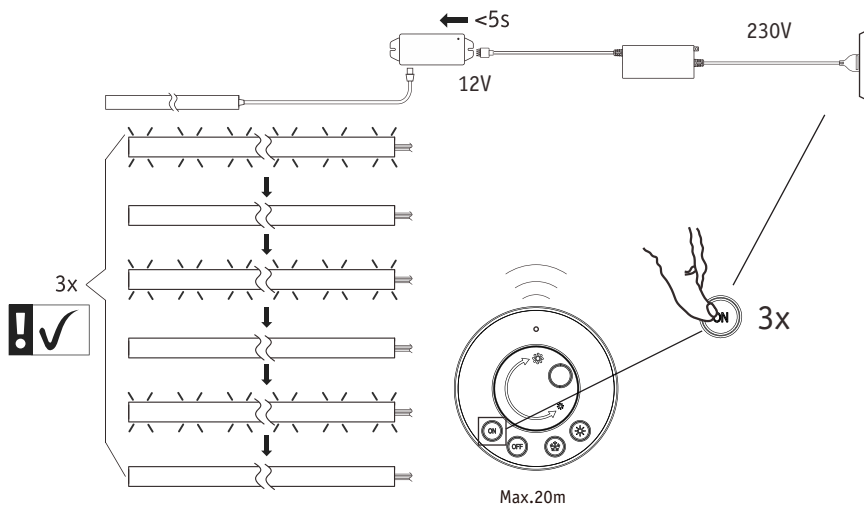

## Code Matching

(Press the "ON" button one time within 5s of connecting to the controller)

One remote control can control countless controller (99946/99947/99948), but a controller (99946/99947/99948) can be only controlled by 4 pcs remote control.

## Code Clearing

(Press the "NO" button three times within 5s of cancelling the connection to the controller)

Hiermit erklärt Paulmann Licht, dass der Funkanlagentyp Art.-Nr.: 999.75 der Richtlinie 2014/53/EU entspricht. Der vollständige