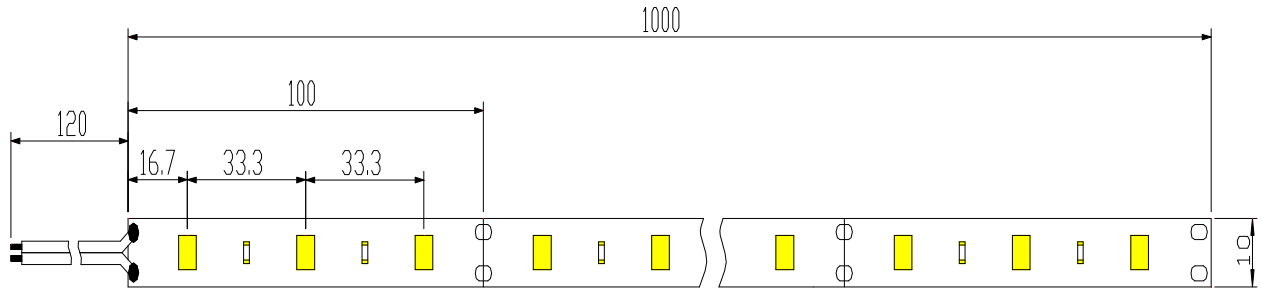

LED STRIPS

Item no:VT-5050/30

Item No:	VT-5050/30
Real Watts	50W/5M
Voltage	DC 12V
Input Frequency	30/60Hz
Input Current	5A/5M
Lumen/LED	12 lm/LED
Color Temperature	White, Warm White, Red, Green, Blue, RGB
Beam Angle	120°D
LED Chip	SMD 5050
LED Qty	150/5M
Driver	No
Protection Class	IP20/IP65
Body Material	Plastic Cover Back
Unit size	5 Mtr; Width: 10mm
Life Time	20000hrs
Outside using temperature	-25 ~50°C
Packing Method	5mtr roll/packing
Applicable Environment	Indoor Lighting, Used in Home down light, Stairwell lighting.