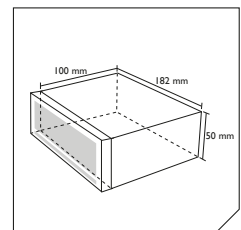

Depth: 100mm