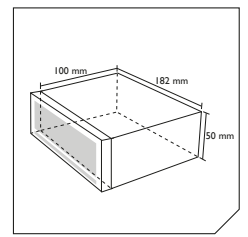

Depth: 100mm