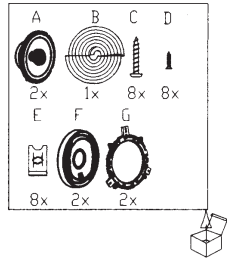

CLUB 6522

**CLUB 6420 / CLUB 8620 /
CLUB 5020 / CLUB 6520 /
CLUB 3020 / CLUB 4020 /
CLUB 9630**

**CLUB 5000C / CLUB 6500C /
CLUB 9600C / CLUB 750T**

CLUB 6522

CLUB 5000C / CLUB 6500C / CLUB 9600C