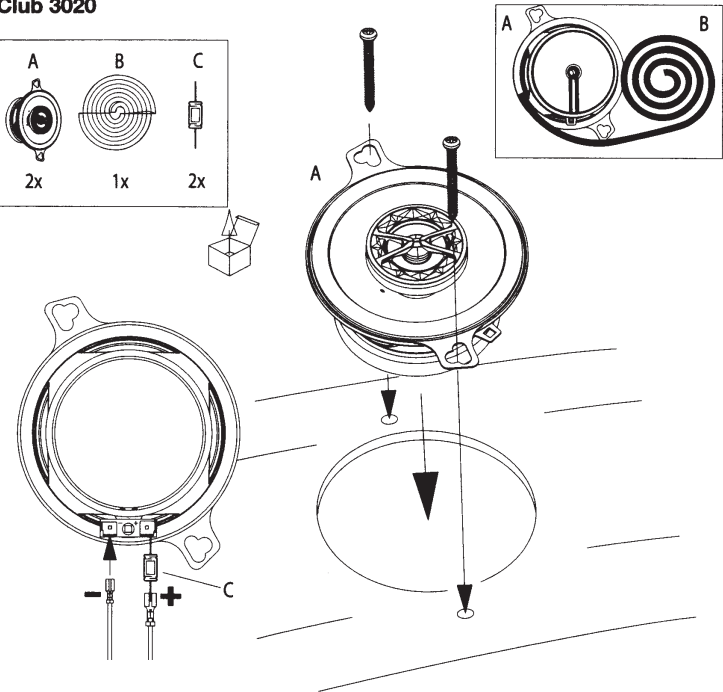

CLUB 6520

CLUB 9630

Club 3020