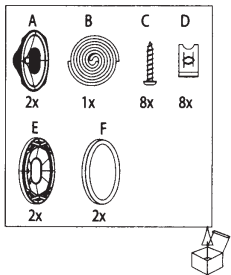

CLUB 6520

CLUB 9630

Club 3020