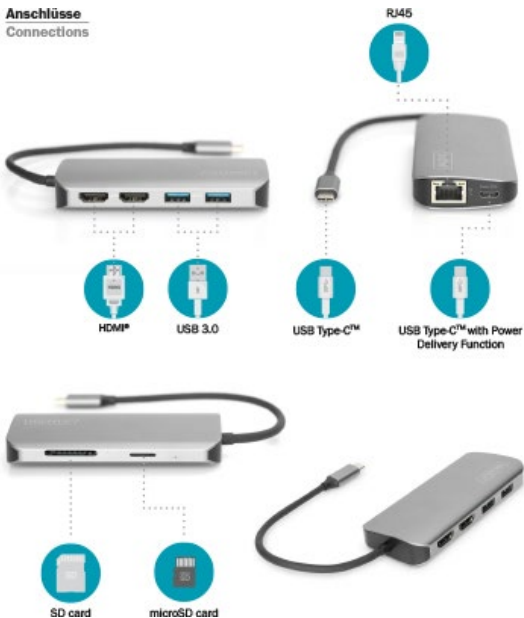

USB-C™ UNIVERSAL DOCKING STATION, 8 PORT

Quick Installation Guide

DA-70884 Rev.2

Description

The DIGITUS® USB-C™ docking station extends your notebook by 8 additional interfaces. Among other things, 2 HDMI® interfaces with resolutions of up to 4K / 60 Hz are integrated. While the docking station is in use, you can charge the connected notebook via the existing USB-C™ Power Delivery Port. The maximum charging capacity is 100 W. 2 x USB 3.0 connections are also included to which according to periphery devices such as a keyboard, mouse or an external hard drive / USB stick can be connected. With Battery Charge (BC 1.2), they also offer the possibility of charging devices such as smartphones or tablets. You can connect the existing Gigabit RJ45 connection with your router and, thus, the Internet. This then allows you to access your connected notebook. Two card slots for SD and Micro SC cards round off the docking station. Memory cards of up to 2 TB are supported. The compact housing with a brushed aluminium finish boasts a stylish and elegant look and is easily portable. Thanks to Plug and Play, a driver installation is not required. This way, the docking station can also be connected to external systems quickly.

Easy to use and carry, hot swap supportable.

No extra driver required.

Product Feature

- 1) Chipset: VL102/VMM5200/VL817/GL3224/RTL8153B
- 2) Material: Aluminium
- 3) Cable Length: 20 cm
- 4) Weight: 78 g
- 5) Operating Temperature: 0°C to 40°C (35°F to 100°F)
- 6) Operating Humidity: 20% RH to 80% RH

Package Content:

- 1x USB-C Universal Docking Station, 8 Port
- 1x QIG (Quick Installation Guide)

Anschlüsse
Connections

Hereby Assmann Electronic GmbH, declares that the Declaration of Conformity is part of the shipping content. If the Declaration of Conformity is missing, you can request it by post under the below mentioned manufacturer address.