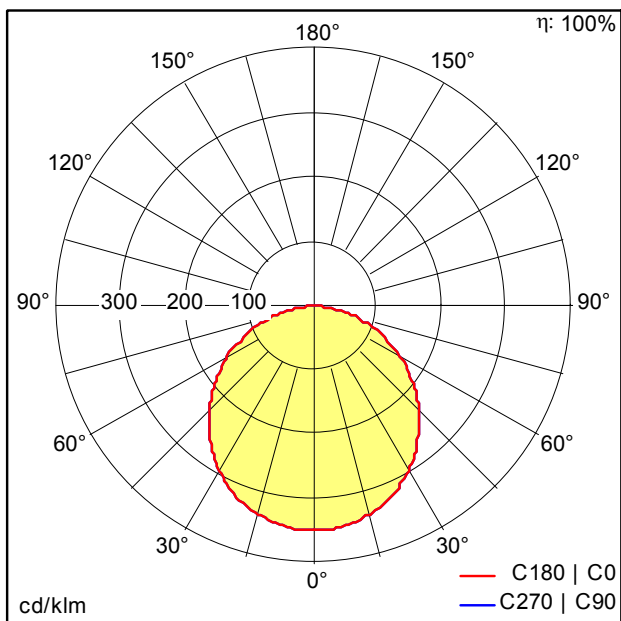

LED ceiling-recessed luminaire

LED ceiling-recessed luminaire with uniform light surface. Product height of only 20 mm: fits various ceiling types. Replaces conventional downlights with 2 x 18 W CFL and offers up to 50 % energy saving. Connector for easy and tool-free wiring. Switchable colour temperature: choose between warm white (3000K) and neutral white (3500K) and cold white (4000K) to suit application use. Plug&Play with "Just Emergency E3 KIT" for 3h emergency operation. Dimensions: Ø220 x 26 mm. Body: aluminium, white finish (RAL9003). Diffuser: Polystyrol. weight: 0.5 kg.

TE_ZOE_F_220.jpg

TE_ZOEVARIO_M_210.wmf

Light Distribution

STD - standard

TE_ZOE_VARIO_LED_DL_210_1600_840.ltd

- Light Source: LED
- Luminaire luminous flux*: 1600 lm
- Luminaire efficacy*: 89 lm/W
- Colour Rendering Index min.: 80
- Correlated colour temperature: 3000-4000 Kelvin
- Chromaticity tolerance (initial MacAdam): 4
- Rated median useful life*: L80 50000h at 25°C
- Ballast: 1x LED_Con
- Luminaire input power*: 18 W Power factor = 0.9
- Dimming: Fixed output