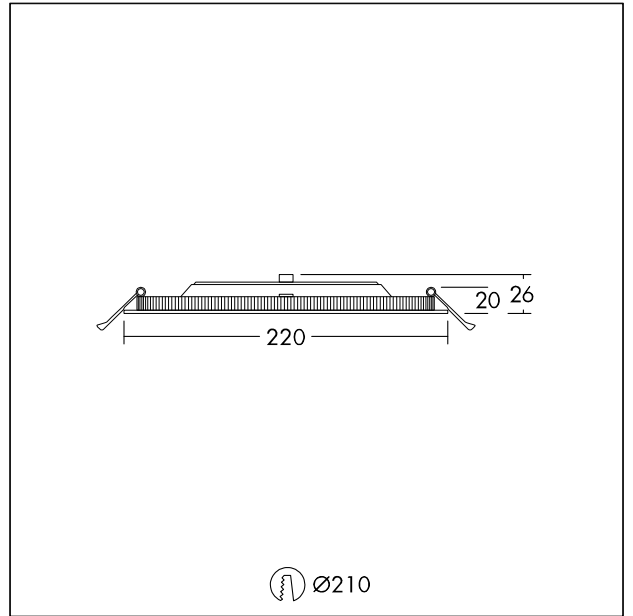

LED ceiling-recessed luminaire

LED ceiling-recessed luminaire with uniform light surface. Product height of only 20 mm: fits various ceiling types. Replaces conventional downlights with 2 x 18 W CFL and offers up to 50 % energy saving. Connector for easy and tool-free wiring. Switchable colour temperature: choose between warm white (3000K) and neutral white (3500K) and cold white (4000K) to suit application use. Plug&Play with "Just Emergency E3 KIT" for 3h emergency operation. Dimensions: Ø220 x 26 mm. Body: aluminium, white finish (RAL9003). Diffuser: Polystyrol. weight: 0.5 kg.

TE_ZOE_F_220.jpg

TE_ZOEVARIO_M_210.wmf

Light Distribution

STD - standard

TE_ZOE_VARIO_LED_DL_210_1600_840.ltd

- Light Source: LED
- Luminaire luminous flux*: 1600 lm
- Luminaire efficacy*: 89 lm/W
- Colour Rendering Index min.: 80
- Correlated colour temperature: 3000-4000 Kelvin
- Chromaticity tolerance (initial MacAdam): 4
- Rated median useful life*: L80 50000h at 25°C
- Ballast: 1x LED_Con
- Luminaire input power*: 18 W Power factor = 0.9
- Dimming: Fixed output