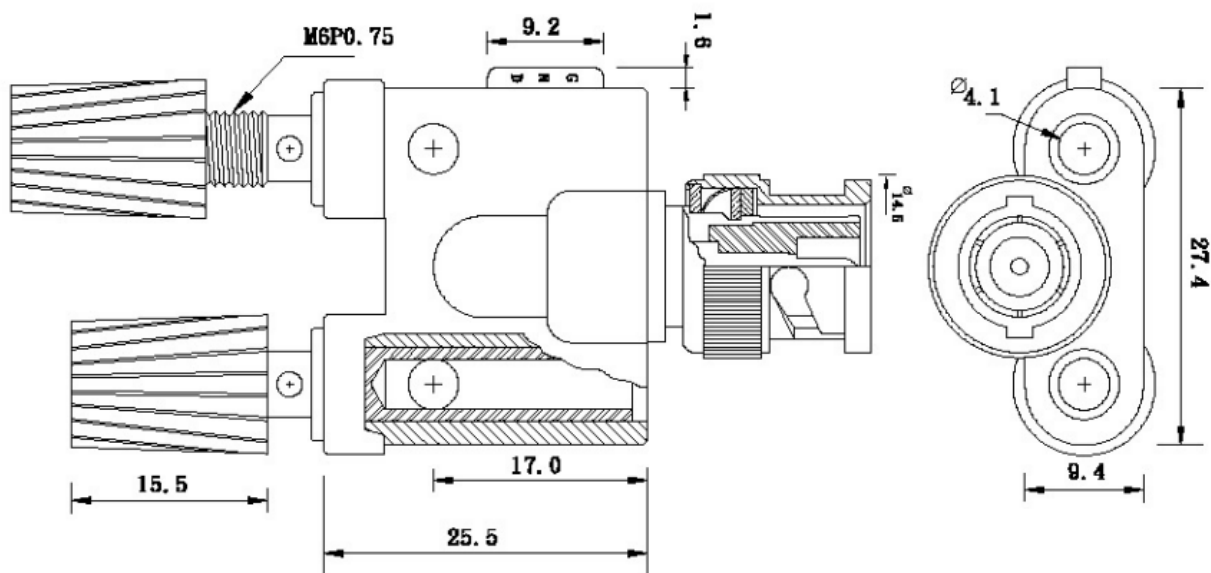

Data Sheet

Test lead adapter, BNC plug - 2x Banana Socket 4 mm

- 1- Body: Copper
- 2- Contact: Copper
- 3- Insulator: Delrin
- 4- Binding Post: Copper
- 5- Housing: PE
- 6- Knob: Nylon