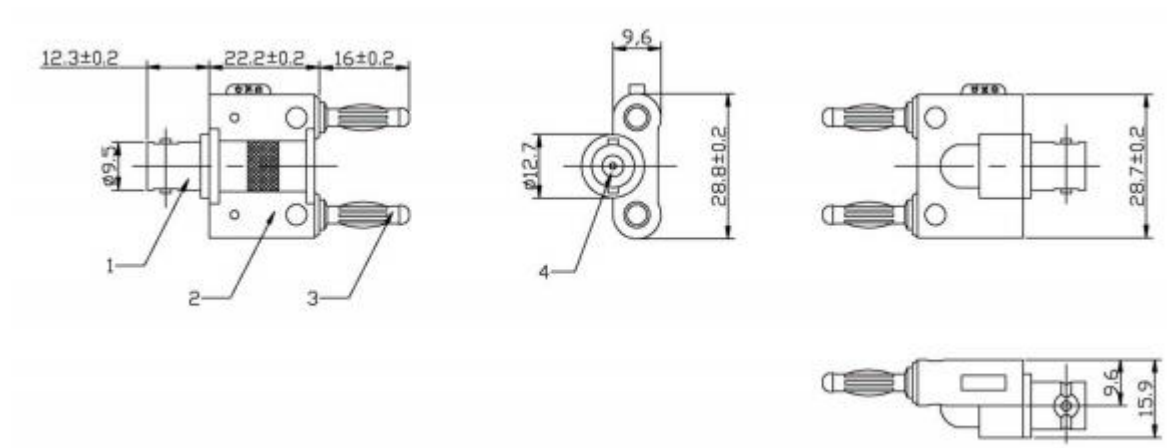

Data Sheet

Test lead adapter, BNC socket - 2x Banana jack 4 mm

- 1- BNC female
- 2- ABS body
- 3- Banana plug
- 4- Insulator