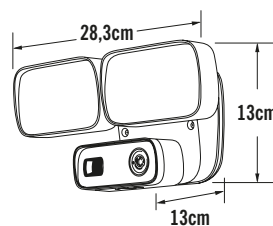

Item nr. 7869-750

Specification

Special features	Light Control By Smart Phone, Tablet (IOS, Android), WiFi (2,4G), Camera, Sound Alarm, Call SOS, Weatherproof, Infrared Night Vision
Certificate	Intertek
Power supply	230-240V

LED specification

Wattage	7868-750 = 18 W 7869-750 = 24 W
Brightness	7868-750 = 1200 lm 7869-750 = 2400 lm
Light colour	5000 K
Lifetime	20 000 h

Camera specifications

Pixels	2 Megapixel
Sensor type	1/2.7" Progressive Scan CMOS
Minimum illumination	0,3 lux
Lens	f=3.6mm, F=2.0, Horizontal angle of view: 120°
Day and night switch mode	ICR infrared filter functional within 15 meters distance.
Digital denoise	3D denoise
PIR Detection angle	120°

Video compression standard

Video compression type	H.264/MJPEG
H.264 encoding type	BaseLine Profile/Main Profile
Output bit rate	64kbps-4Mbps
Audio compression standard	G.711/G.726

Video

Resolution	1920x1080, 1280x720
Frame rate	25fps(MAX)

Audio

Input	Built-in Microphone
Output	Built-in Speaker

Network functions

Port Protocol	ONVIF
Support Protocol	TCP/IP, HTTP, TCP, ICMP, UDP, ARP, IGMP, SMTP, FTP, DHCP, DNS, DDNS, NTP, UPNP, RTSP etc.

Interface

WiFi	Built-in Wi-Fi
Memory	Micro SD Max 64GB (*AVI video file format)

WiFi performance

Wireless standard	WiFi 802.11 b/g/n Wi-Fi connection @ 2.4GHz
Frequency range	2.4 GHz ~ 2.4835 GHz
Security	64/128-bit WEP, WPA/WPA2, WPA-PSK/WPA2-PSK, WPS
Transmission distance	Outdoor: 20 meters, indoor: 10 meters (sensitive to environmental change)

Other requirements

Smartphone/Tablet system requirement	Min. Android 4.2 and IOS 8.0
Operating Conditions	-28°C to 65°C/Weather-resistant
Siren	Siren Remote-activated 110-decibel alarm