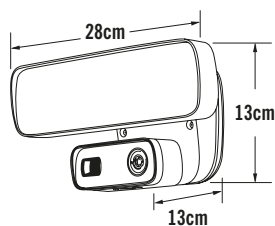

KONSTSMIDE SMARTLIGHT

App controlled floodlight camera with adjustable beam angle and motion sensor

Item nr. 7868-750