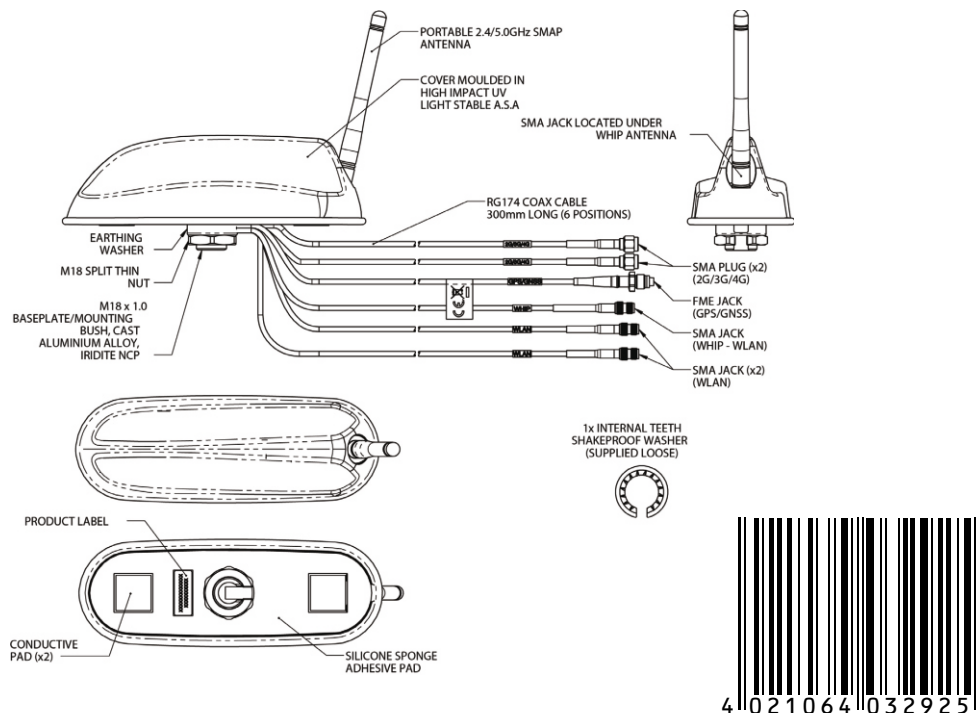

# WB 59

OEM shark fin styling

GPS/GNSS, MiMo 4G/3G/2G & 3x3 MiMo 2.4/4.9-6GHz

The GPSDC has a compact OEM style shark fin housing that contains 2x2 MiMo antenna function for 4G/3G/2G and an active antenna for GPS/GLONASS/Galileo/Beidou with 26dB gain LNA. Mounted via the integral SMA (f) mount, the PG24-58 portable antenna is a ground plane independent antenna covering 2.4 / 5.0GHz and combined with the two internal dual band WiFi antennas within the GPSDC housing, the antenna is able to offer 3x3 MiMo WiFi (2.4/5.0GHz) in a compact package.

The GPSDC shark fin style design provides multiple antenna functions while remaining discreet and is suitable for public safety (overt/covert), industrial and transport applications where a cost effective, efficient and robust antenna is essential. Requiring only a single hole mounting, the GPSDC reduces vehicle damage, installation time & cost and visual impact whilst protecting a vehicle's resale value.

Technical Drawing

GPSDC-7-27-T24-58 shown

Artikelnummer:103292

Wittenberg Antennen und Zubehör UG, 38723 Seesen  
[www.wittenberg-antennen.de](http://www.wittenberg-antennen.de), Mail: [team@wittenberg-antennen.de](mailto:team@wittenberg-antennen.de)