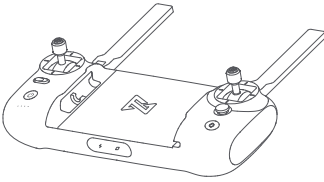

Packing List - X8 SE 2020 Combo

Drone x 1

Battery x 2

Remote controller x 1

Positive propeller x 3
Reverse propeller x 3

Charger x 1

AC cable x 1

Instruction x 2