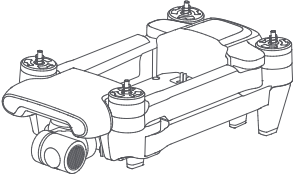

Packing List - X8 SE 2020 Combo

Drone x 1

Battery x 2

Remote controller x 1

Positive propeller x 3
Reverse propeller x 3

Charger x 1

AC cable x 1

Instruction x 2