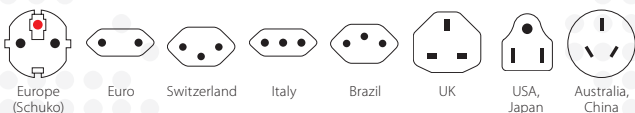

PRO Light USB (4xA) – World

The compact 3-pole world travel adapter with 4 x integrated USB ports

The PRO Light USB (4xA) - World ensures a simple and safe connection of 2- & 3-pole devices from all over the world in more than 100 destinations. It is able to handle up to 1750 W of power, so you can even plug in powerful devices such as laptops or travel hairdryers. Furthermore, the 4 x USB ports with 4.8 A provide sufficient energy to charge four USB devices easily, even if another device is connected via the adapter at the same time.

Suitable for

Compatibility (Input)

Compatibility (Output)

Packaging (Retail)

Product Category

- World Travel Adapter: PRO Light USB series

Technical Specifications

- Designed in Switzerland
- Suitable for equipment with earthed & unearthed plugs (2- & 3-pole)
- Input plugs: Switzerland, Italy, Brazil, UK, USA/Japan, Australia/China, Europe (Schuko & 2-pole Euro)
- Output plugs: USA, UK, Australia/China, Europe (Schuko)
- Input voltage: 100 V – 250 V
- Max. load: 7 A
- Power rating: e.g. 100 V – 700 W / 250 V – 1750 W
- Replaceable fuse: T 7 A
- 4 x USB Output: 5 V / max. 4.8 A (shared)
- Does not convert voltage