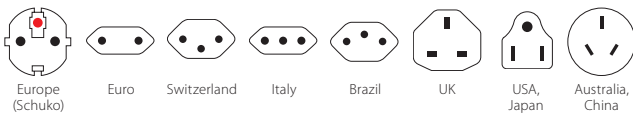

PRO Light USB (AC) – World

The compact 3-pole world travel adapter with integrated USB charger (1 x USB C & 1 x USB)

The PRO Light USB (AC) - World ensures a simple and safe connection of 2- & 3-pole devices from all over the world in more than 100 destinations. It is able to handle up to 1750 W of power, so you can even plug in powerful devices such as laptops or travel hairdryers. Furthermore, the dual USB port provides sufficient energy to charge two USB devices easily (1 x USB C & 1 x USB device), even if another device is connected via the adapter at the same time.

Suitable for

Compatibility (Input)

Compatibility (Output)

Packaging (Retail)

Product Category

- World Travel Adapter: PRO Light USB series

Technical Specifications

- Designed in Switzerland
- Suitable for equipment with earthed & unearthed plugs (2- & 3-pole)
- Input plugs: Switzerland, Italy, Brazil, UK, USA/Japan, Australia/China, Europe (Schuko & 2-pole Euro)
- Output plugs: USA, UK, Australia/China, Europe (Schuko)
- Input voltage: 100 V – 250 V
- Max. load: 7 A
- Power rating: e.g. 100 V – 700 W / 250 V – 1750 W
- Integrated fuse: T 7 A
- 1 x Type-C USB Output: 5 V DC / max. 3 A (max. 15 W)
- 1 x Type-A USB Output: 5 V DC / max. 2.4 A
- Does not convert voltage