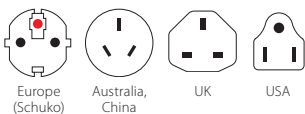

PRO Light USB (AC) – World

The compact 3-pole world travel adapter with integrated USB charger (1 x USB C & 1 x USB)

The PRO Light USB (AC) - World ensures a simple and safe connection of 2- & 3-pole devices from all over the world in more than 100 destinations. It is able to handle up to 1750 W of power, so you can even plug in powerful devices such as laptops or travel hairdryers. Furthermore, the dual USB port provides sufficient energy to charge two USB devices easily (1 x USB C & 1 x USB device), even if another device is connected via the adapter at the same time.

Suitable for

Compatibility (Input)

Compatibility (Output)

Packaging (Retail)

Product Category

- World Travel Adapter: PRO Light USB series

Technical Specifications

- Designed in Switzerland
- Suitable for equipment with earthed & unearthed plugs (2- & 3-pole)
- Input plugs: Switzerland, Italy, Brazil, UK, USA/Japan, Australia/China, Europe (Schuko & 2-pole Euro)
- Output plugs: USA, UK, Australia/China, Europe (Schuko)
- Input voltage: 100 V – 250 V
- Max. load: 7 A
- Power rating: e.g. 100 V – 700 W / 250 V – 1750 W
- Integrated fuse: T 7 A
- 1 x Type-C USB Output: 5 V DC / max. 3 A (max. 15 W)
- 1 x Type-A USB Output: 5 V DC / max. 2.4 A
- Does not convert voltage