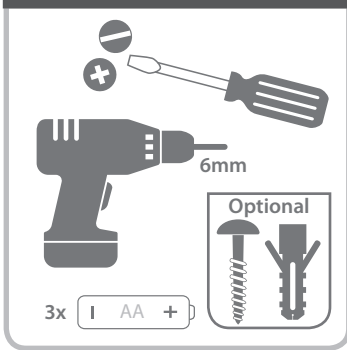

NEEDED TO START (EXCL.)