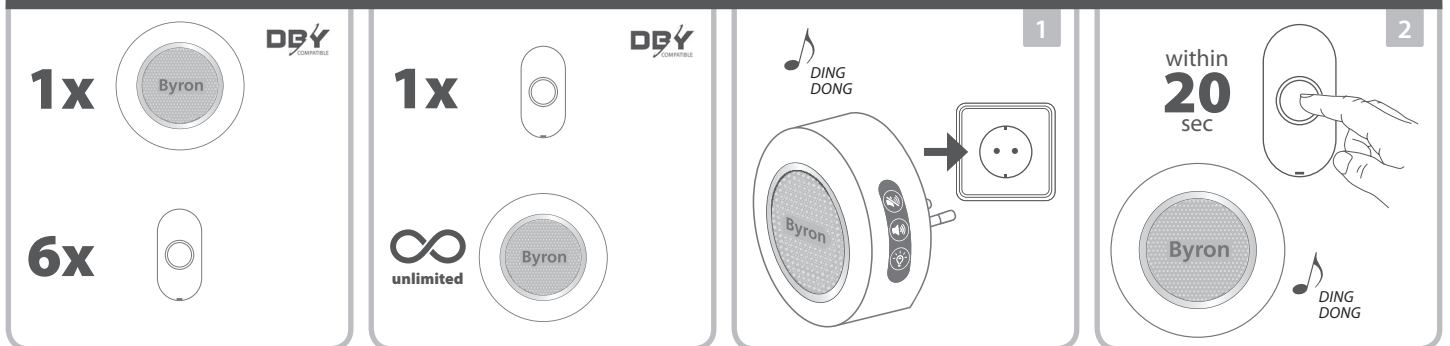

PAIRING MULTIPLE CHIMES | KOPPELN MEHRERER KLINGELN | JUMELAGE DE PLUSIEURS CARILLONS | MEERDERE DEURBELLEN KOPPELEN | ACCOPPIAMENTO MULTIPLO | EMPAREJANDO MÚLTIPLES TIMBRES