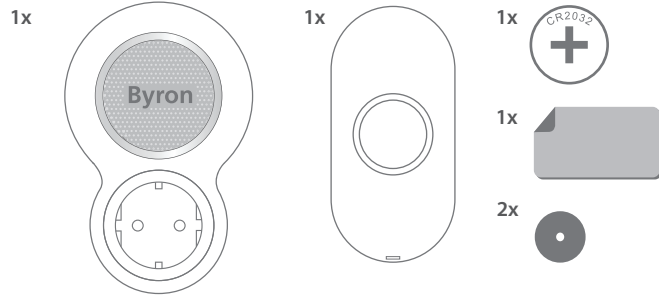

BOX CONTENT | INHALT | CONTENUS | INHOUD DOOS | CONTENUTO | CONTENIDO DE LA CAJA