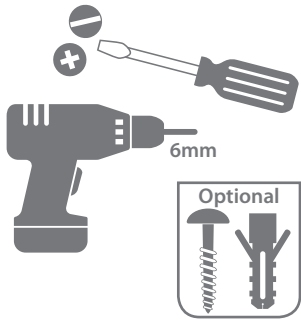

NEEDED TO START (EXCL.)