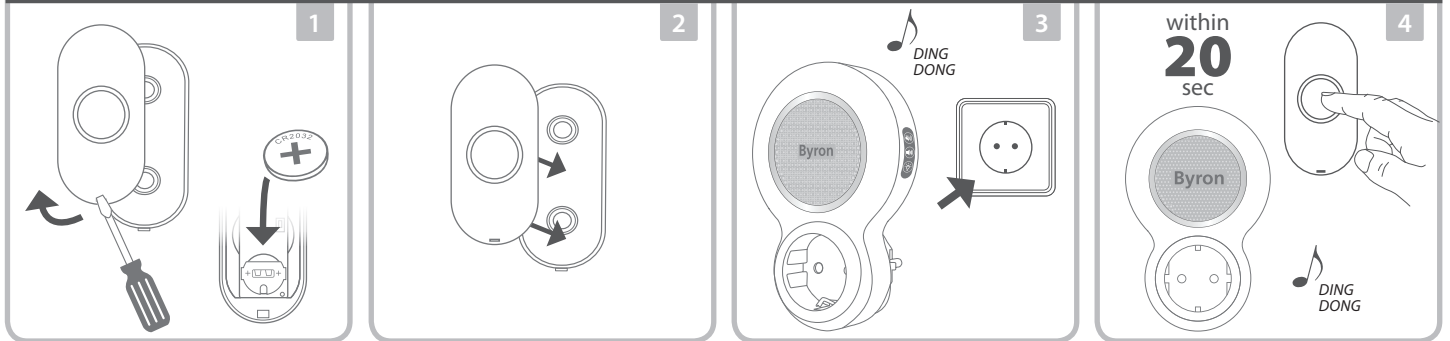

FIRST SET-UP | ERSTEINRICHTUNG | PREMIÈRE CONFIGURATION | EERSTE INSTALLATIE | PRIMO SET-UP | PRIMERA CONFIGURACIÓN