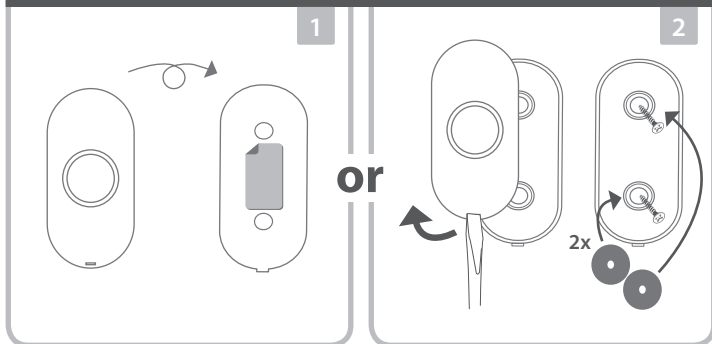

INSTALLATION | INSTALLATION | INSTALLATION | INSTALLATIE | INSTALLAZIONE | INSTALACIÓN