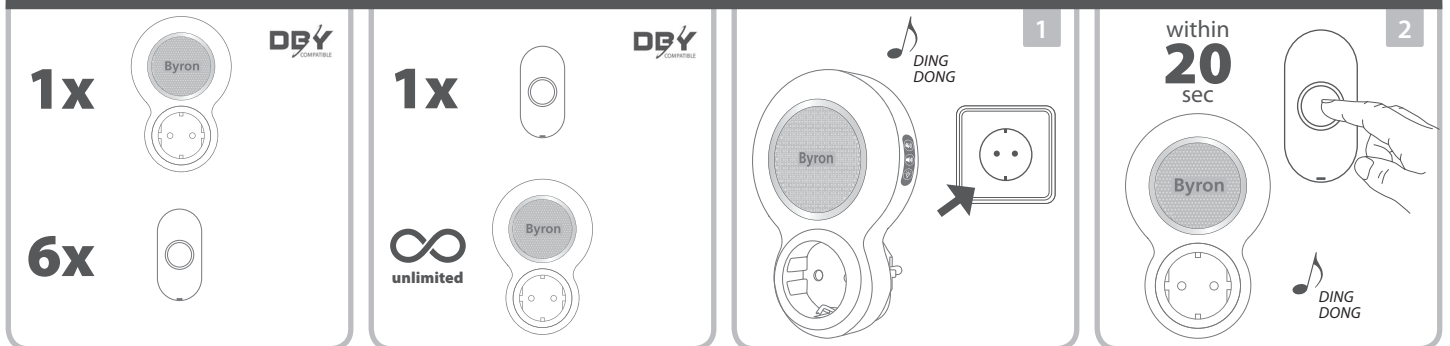

PAIRING MULTIPLE CHIMES | KOPPELN MEHRERER KLINGELN | JUMELAGE DE PLUSIEURS CARILLONS | MEERDERE DEURBELLEN KOPPELEN | ACCOPPIAMENTO MULTIPLO | EMPAREJANDO MÚLTIPLES TIMBRES