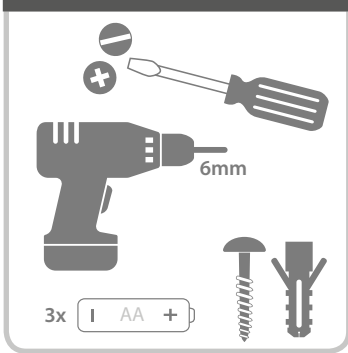

NEEDED TO START (EXCL.)