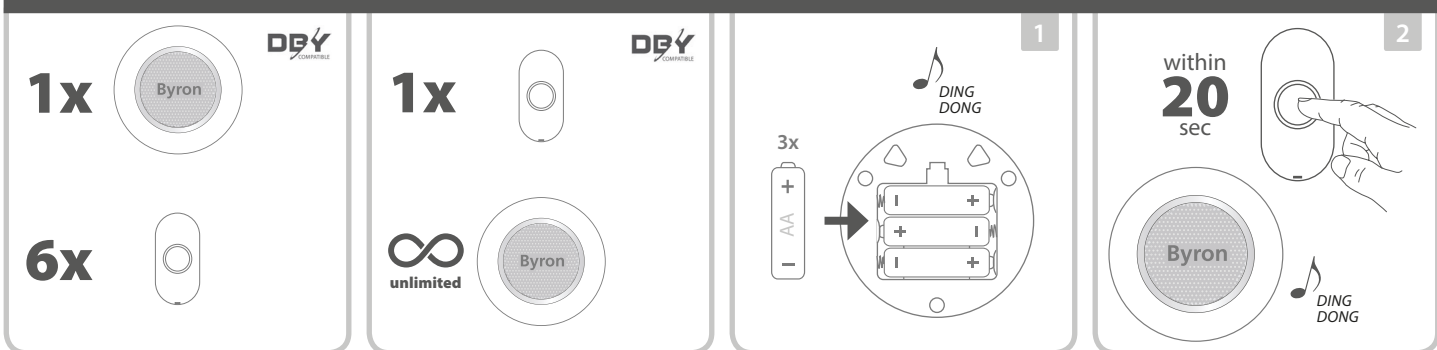

PAIRING MULTIPLE CHIMES | KOPPELN MEHRERER KLINGELN | JUMELAGE DE PLUSIEURS CARILLONS | MEERDERE DEURBELLEN KOPPELEN | ACCOPPIAMENTO MULTIPLO | EMPAREJANDO MÚLTIPLES TIMBRES