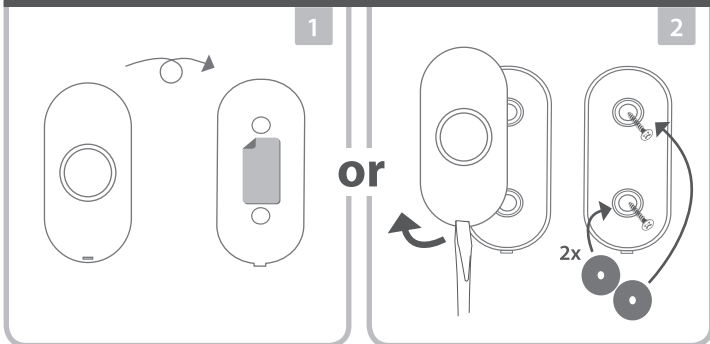

INSTALLATION | INSTALLATION | INSTALLATION | INSTALLATIE | INSTALLAZIONE | INSTALACIÓN