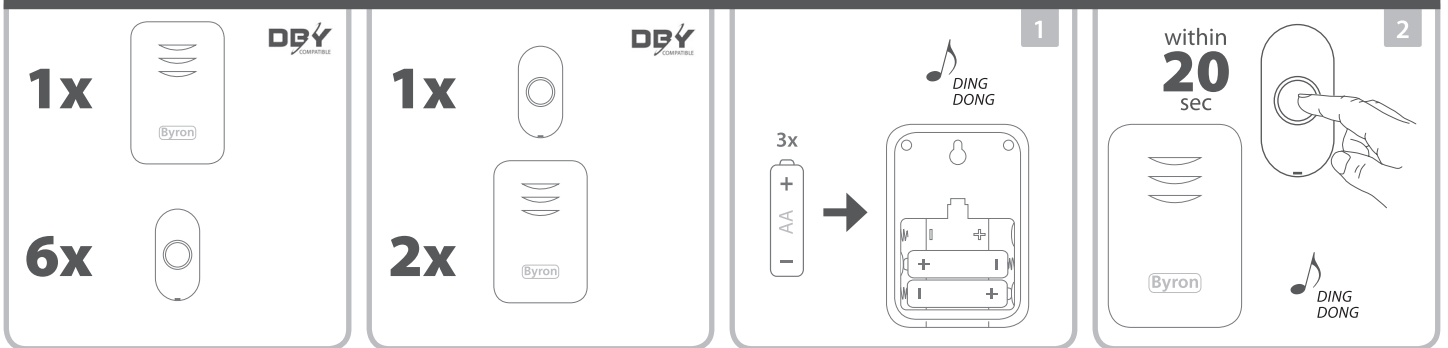

PAIRING MULTIPLE CHIMES | KOPPELN MEHRERER KLINGELN | JUMELAGE DE PLUSIEURS CARILLONS | MEERDERE DEURBELLEN KOPPELEN | ACCOPPIAMENTO MULTIPIO | EMPAREJANDO MÚLTIPLES TIMBRES