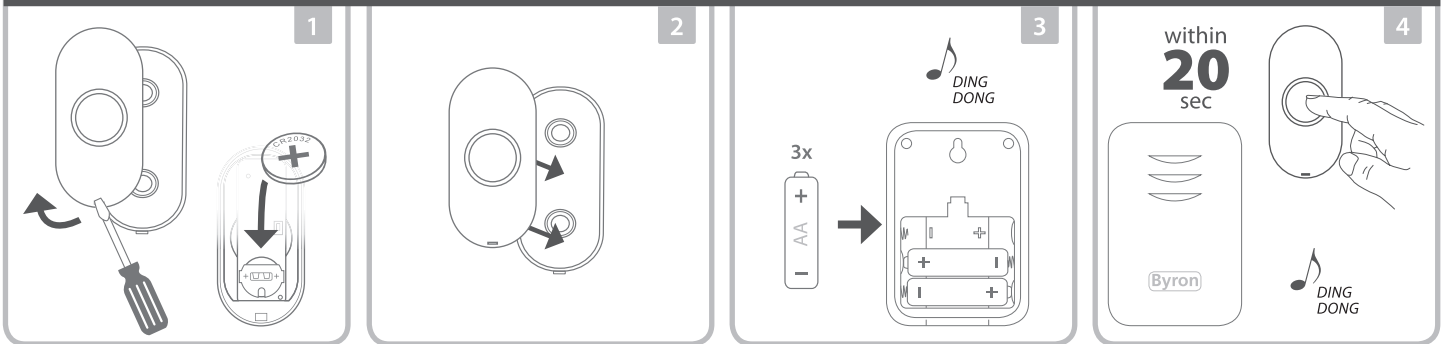

FIRST SET-UP | ERSTEINRICHTUNG | PREMIÈRE CONFIGURATION | EERSTE INSTALLATIE | PRIMO SET-UP | PRIMERA CONFIGURACIÓN